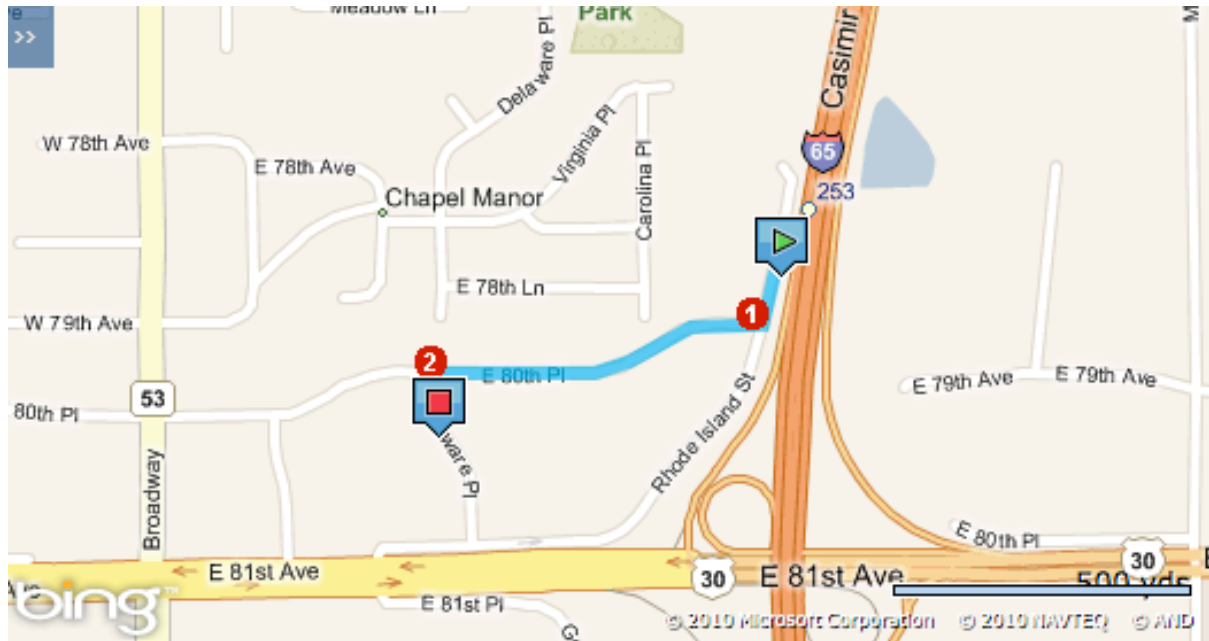

Courtyard by Marriott Merrillville
7850 Rhode Island Avenue
Merrillville, Indiana 46410
Phone: 1-219-756-1600
<http://www.marriott.com/mrvcy>

Driving directions To Star Plaza Theatre:

The following **Easy Route** can assist you in reaching your destination.

Estimated Travel Time: 1 minutes 0.4miles

ATTENTION: We do our best to present accurate driving directions, generated from the most current mapping services available. However, new road construction and highway modifications may result in some discrepancies.

Thank you for choosing Marriott. We look forward to seeing you soon.

Directions	miles
Depart Rhode Island St toward E 80th Pl	0.1
1. Turn right onto E 80th Pl	0.3
2. Turn left onto Delaware Pl	0.0
Arrive at Delaware Pl on the left