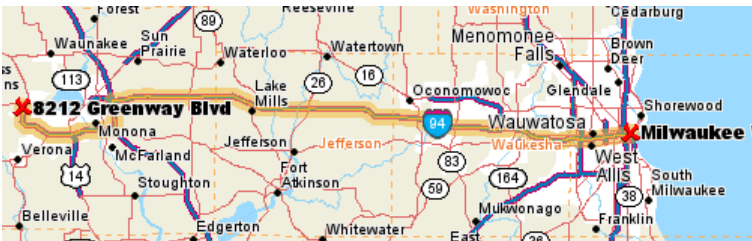

Fairfield Inn & Suites Madison West/Middleton

it's a great day
at Fairfield Inn

8212 Greenway Blvd.
Middleton, Wisconsin 53562 USA
Phone: 1-608-831-1400
Fax: 1-608-831-1435

Directions from Dane County Airport:
Go South on International Lane. Turn right on Darwin Rd. Bear right onto WI-113 North (Northport Dr). Turn left onto CR-M West. Turn right onto CR-K. Turn left onto US-12 East. Continue on US-12 East to exit 252. Exit off-ramp at 252 to Greenway Blvd. Turn right onto Greenway Blvd. Turn right onto John Q. Hammons. Entrance to Fairfield Inn & Suites will be on your right.

Directions from I-94 West (Milwaukee):
From I-94 West (US-41 N) bear left on ramp at exit 4A to I-39 South (I-90 E). Bear right onto off-ramp at exit 142A to US-12 West (US-18 W, Beltline Hwy). Continue on US-12 West. Bear right onto off-ramp at exit 252 to Greenway Blvd. Turn left onto Greenway Blvd. Turn right onto John Q. Hammons. Entrance to Fairfield Inn & Suites will be on your right.

Directions from I-90 (Chicago):
From I-90 West, continue onto I-39 North (I-90 W, US-51 N, Northwest Tollway). Bear left onto off-ramp at exit 142A to US-12 West (US-18 W, Beltline Hwy). Bear right onto off-ramp at exit 252 to Greenway Blvd. Turn left onto Greenway Blvd. Turn right onto John Q. Hammons. Entrance to Fairfield Inn & Suites will be on your right.

Directions from US - 151 North (Iowa):

From US-151 North continue onto US-18 East (Verona Rd). Turn left on ramp to US-12 West (US-14 W, Beltline Hwy). Continue on US-12 West and bear right onto off-ramp at exit 252 to Greenway Blvd. Turn left onto Greenway Blvd. Turn right onto John Q. Hammons. Entrance to Fairfield Inn & Suites will be on your right.