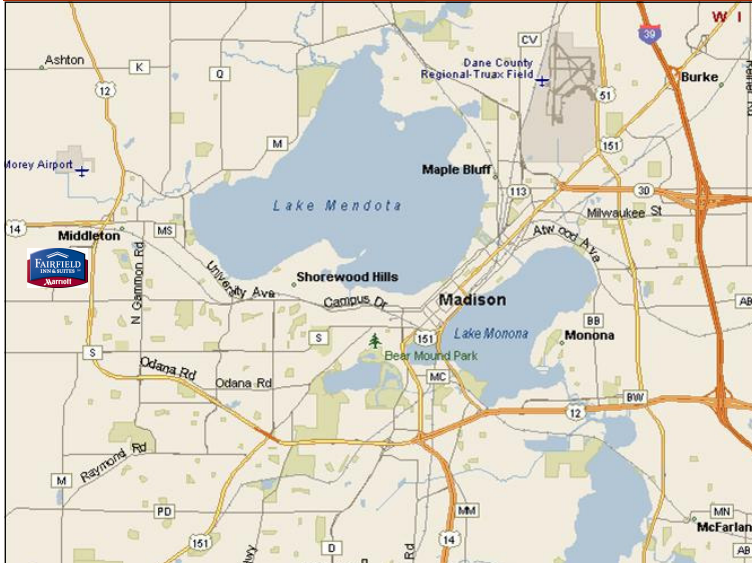

Fairfield Inn & Suites Madison West/Middleton

it's a great day
at Fairfield Inn

8212 Greenway Blvd.
Middleton, Wisconsin 53562 USA
Phone: 1-608-831-1400
Fax: 1-608-831-1435

Directions from Dane County Airport:
Go South on International Lane. Turn right on Darwin Rd. Bear right onto WI-113 North (Northport Dr). Turn left onto CR-M West. Turn right onto CR-K. Turn left onto US-12 East. Continue on US-12 East to exit 252. Exit off-ramp at 252 to Greenway Blvd. Turn right onto Greenway Blvd. Turn right onto John Q. Hammons. Entrance to Fairfield Inn & Suites will be on your right.

Directions from I-94 West (Milwaukee):
From I-94 West (US-41 N) bear left on ramp at exit 4A to I-39 South (I-90 E). Bear right onto off-ramp at exit 142A to US-12 West (US-18 W, Beltline Hwy). Continue on US-12 West. Bear right onto off-ramp at exit 252 to Greenway Blvd. Turn left onto Greenway Blvd. Turn right onto John Q. Hammons. Entrance to Fairfield Inn & Suites will be on your right.

Directions from I-90 (Chicago):
From I-90 West, continue onto I-39 North (I-90 W, US-51 N, Northwest Tollway). Bear left onto off-ramp at exit 142A to US-12 West (US-18 W, Beltline Hwy). Bear right onto off-ramp at exit 252 to Greenway Blvd. Turn left onto Greenway Blvd. Turn right onto John Q. Hammons. Entrance to Fairfield Inn & Suites will be on your right.

Directions from US - 151 North (Iowa):

From US-151 North continue onto US-18 East (Verona Rd). Turn left on ramp to US-12 West (US-14 W, Beltline Hwy). Continue on US-12 West and bear right onto off-ramp at exit 252 to Greenway Blvd. Turn left onto Greenway Blvd. Turn right onto John Q. Hammons. Entrance to Fairfield Inn & Suites will be on your right.