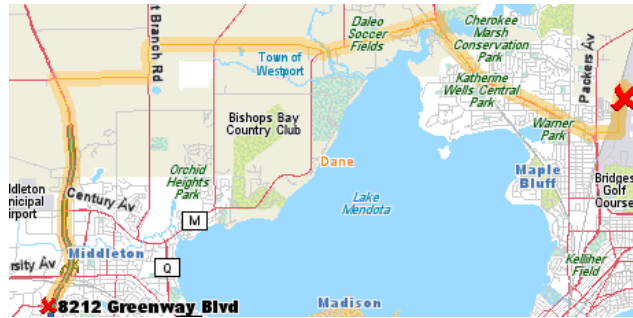

Fairfield Inn & Suites Madison West/Middleton

it's a great day
at Fairfield Inn

8212 Greenway Blvd.
Middleton, Wisconsin 53562 USA
Phone: 1-608-831-1400
Fax: 1-608-831-1435

Directions from Dane County Airport:
Go South on International Lane. Turn right on Darwin Rd. Bear right onto WI-113 North (Northport Dr). Turn left onto CR-M West. Turn right onto CR-K. Turn left onto US-12 East. Continue on US-12 East to exit 252. Exit off-ramp at 252 to Greenway Blvd. Turn right onto Greenway Blvd. Turn right onto John Q. Hammons. Entrance to Fairfield Inn & Suites will be on your right.

Directions from I-94 West (Milwaukee):
From I-94 West (US-41 N) bear left on ramp at exit 4A to I-39 South (I-90 E). Bear right onto off-ramp at exit 142A to US-12 West (US-18 W, Beltline Hwy). Continue on US-12 West. Bear right onto off-ramp at exit 252 to Greenway Blvd. Turn left onto Greenway Blvd. Turn right onto John Q. Hammons. Entrance to Fairfield Inn & Suites will be on your right.

Directions from I-90 (Chicago):
From I-90 West, continue onto I-39 North (I-90 W, US-51 N, Northwest Tollway). Bear left onto off-ramp at exit 142A to US-12 West (US-18 W, Beltline Hwy). Bear right onto off-ramp at exit 252 to Greenway Blvd. Turn left onto Greenway Blvd. Turn right onto John Q. Hammons. Entrance to Fairfield Inn & Suites will be on your right.

Directions from US - 151 North (Iowa):

From US-151 North continue onto US-18 East (Verona Rd). Turn left on ramp to US-12 West (US-14 W, Beltline Hwy). Continue on US-12 West and bear right onto off-ramp at exit 252 to Greenway Blvd. Turn left onto Greenway Blvd. Turn right onto John Q. Hammons. Entrance to Fairfield Inn & Suites will be on your right.