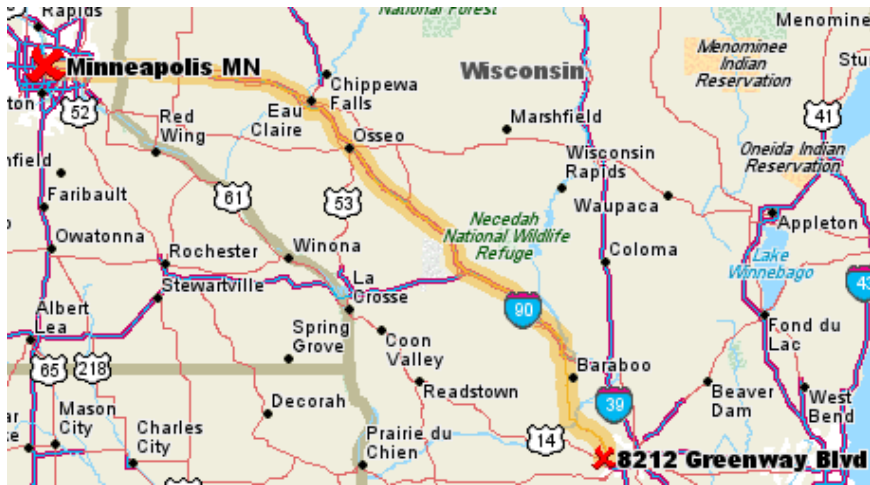

Fairfield Inn & Suites Madison West/Middleton

it's a great day
at Fairfield Inn

8212 Greenway Blvd.
Middleton, Wisconsin 53562 USA
Phone: 1-608-831-1400
Fax: 1-608-831-1435

Directions from Dane County Airport:
Go South on International Lane. Turn right on Darwin Rd. Bear right onto WI-113 North (Northport Dr). Turn left onto CR-M West. Turn right onto CR-K. Turn left onto US-12 East. Continue on US-12 East to exit 252. Exit off-ramp at 252 to Greenway Blvd. Turn right onto Greenway Blvd. Turn right onto John Q. Hammons. Entrance to Fairfield Inn & Suites will be on your right.

Directions from I-94 West (Milwaukee):
From I-94 West (US-41 N) bear left on ramp at exit 4A to I-39 South (I-90 E). Bear right onto off-ramp at exit 142A to US-12 West (US-18 W, Beltline Hwy). Continue on US-12 West. Bear right onto off-ramp at exit 252 to Greenway Blvd. Turn left onto Greenway Blvd. Turn right onto John Q. Hammons. Entrance to Fairfield Inn & Suites will be on your right.

Directions from I-90 (Chicago):
From I-90 West, continue onto I-39 North (I-90 W, US-51 N, Northwest Tollway). Bear left onto off-ramp at exit 142A to US-12 West (US-18 W, Beltline Hwy). Bear right onto off-ramp at exit 252 to Greenway Blvd. Turn left onto Greenway Blvd. Turn right onto John Q. Hammons. Entrance to Fairfield Inn & Suites will be on your right.

Additional directions on page 2.

Directions from I-94 East (Minneapolis):

From I-94 East continue on to I-90 East. Exit onto off-ramp at exit 92 to US-12 East. Take US-12 East ramp. Continue on US-12 East. Exit onto off-ramp at exit 252 to Greenway Blvd. Turn right onto Greenway Blvd. Turn right onto John Q. Hammons. Entrance to Fairfield Inn & Suites will be on your right.