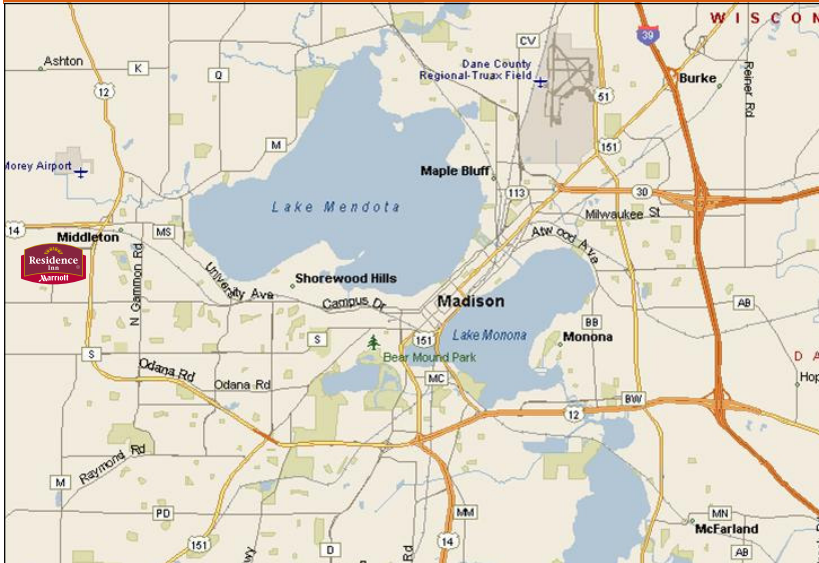

## Residence Inn Madison West/Middleton

8400 Market Street  
Middleton, Wisconsin 53562 USA  
Phone: 1-608-662-1100  
Fax: 1-608-662-1101

### Directions from Dane County Airport:

Go South on International Lane. Turn right on Darwin Rd. Bear right onto WI-113 North (Northport Dr). Turn left onto CR-M West. Turn right onto CR-K. Turn left onto US-12 East. Continue on US-12 East to exit 252. Exit off-ramp at 252 to Greenway Blvd. Turn right onto Deming Way. Turn left onto Market Street. Entrance to Residence Inn will be on your right.

### Directions from I-94 West (Milwaukee):

From I-94 West (US-41 N) bear left on ramp at exit 4A to I-39 South (I-90 E). Bear right onto off-ramp at exit 142A to US-12 West (US-18 W, Beltline Hwy). Continue on US-12 West. Bear right onto off-ramp at exit 252 to Greenway Blvd. Turn left onto Greenway Blvd. Turn right onto Deming Way. Turn left onto Market Street. Entrance to Residence Inn will be on your right.

### Directions from I-90 (Chicago):

From I-90 West, continue onto I-39 North (I-90 W, US-51 N, Northwest Tollway). Bear left onto off-ramp at exit 142A to US-12 West (US-18 W, Beltline Hwy). Bear right onto off-ramp at exit 252 to Greenway Blvd. Turn left onto Greenway Blvd. Turn right onto Deming Way. Turn left onto Market Street. Entrance to Residence Inn will be on your right.