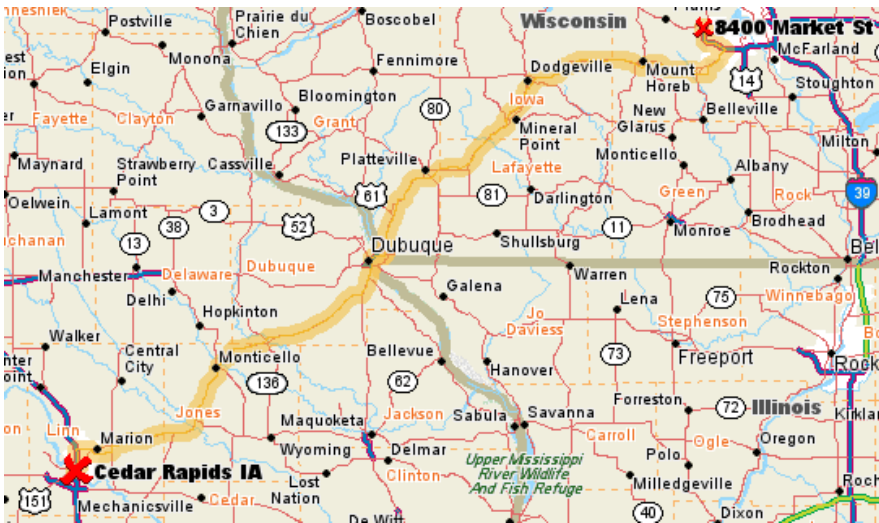

### Directions from Dane County Airport:

Go South on International Lane. Turn right on Darwin Rd. Bear right onto WI-113 North (Northport Dr). Turn left onto CR-M West. Turn right onto CR-K. Turn left onto US-12 East. Continue on US-12 East to exit 252. Exit off-ramp at 252 to Greenway Blvd. Turn right onto Deming Way. Turn left onto Market Street. Entrance to Residence Inn will be on your right.

### Directions from I-90 (Chicago):

From I-90 West, continue onto I-39 North (I-90 W, US-51 N, Northwest Tollway). Bear left onto off-ramp at exit 142A to US-12 West (US-18 W, Beltline Hwy). Bear right onto off-ramp at exit 252 to Greenway Blvd. Turn left onto Greenway Blvd. Turn right onto Deming Way. Turn left onto Market Street. Entrance to Residence Inn will be on your right.

## Directions from I-94 East (Minneapolis):

From I-94 East continue on to I-90 East. Exit onto off-ramp at exit 92 to US-12 East. Take US-12 East ramp. Continue on US-12 East. Exit onto off-ramp at exit 252 to Greenway Blvd. Turn right onto Greenway Blvd. Turn right onto Deming Way. Turn left onto Market Street. Entrance to Residence Inn will be on your right.

## Directions from US - 151 North (Iowa):

From US-151 North continue onto US-18 East (Verona Rd). Turn left on ramp to US-12 West (US-14 W, Beltline Hwy). Continue on US-12 West and bear right onto off-ramp at exit 252 to Greenway Blvd. Turn left onto Greenway Blvd. Turn right onto Deming Way. Turn left onto Market Street. Entrance to Residence Inn will be on your right.