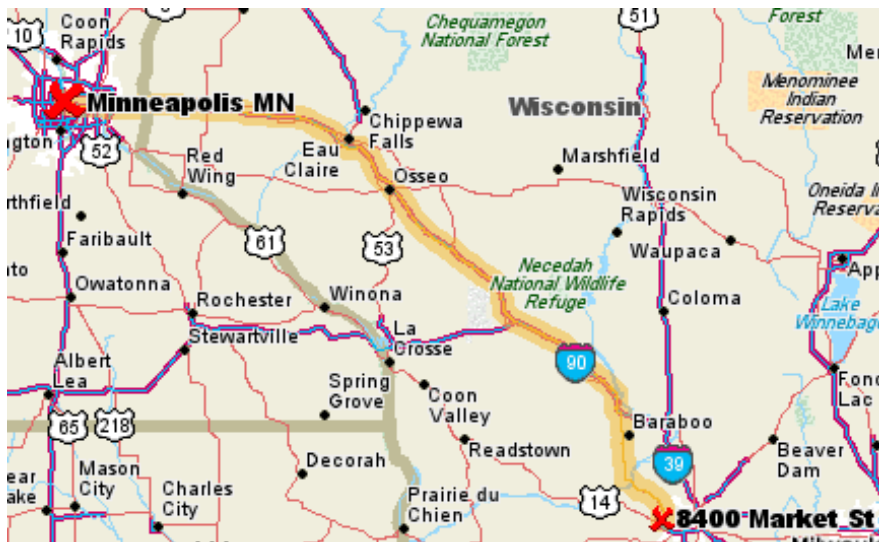

### Directions from Dane County Airport:

Go South on International Lane. Turn right on Darwin Rd. Bear right onto WI-113 North (Northport Dr). Turn left onto CR-M West. Turn right onto CR-K. Turn left onto US-12 East. Continue on US-12 East to exit 252. Exit off-ramp at 252 to Greenway Blvd. Turn right onto Deming Way. Turn left onto Market Street. Entrance to Residence Inn will be on your right.

### Directions from I-94 West (Milwaukee):

From I-94 West (US-41 N) bear left on ramp at exit 4A to I-39 South (I-90 E). Bear right onto off-ramp at exit 142A to US-12 West (US-18 W, Beltline Hwy). Continue on US-12 West. Bear right onto off-ramp at exit 252 to Greenway Blvd. Turn left onto Greenway Blvd. Turn right onto Deming Way. Turn left onto Market Street. Entrance to Residence Inn will be on your right.

### Directions from I-90 (Chicago):

From I-90 West, continue onto I-39 North (I-90 W, US-51 N, Northwest Tollway). Bear left onto off-ramp at exit 142A to US-12 West (US-18 W, Beltline Hwy). Bear right onto off-ramp at exit 252 to Greenway Blvd. Turn left onto Greenway Blvd. Turn right onto Deming Way. Turn left onto Market Street. Entrance to Residence Inn will be on your right.

## Directions from I-94 East (Minneapolis):

From I-94 East continue on to I-90 East. Exit onto off-ramp at exit 92 to US-12 East. Take US-12 East ramp. Continue on US-12 East. Exit onto off-ramp at exit 252 to Greenway Blvd. Turn right onto Greenway Blvd. Turn right onto Deming Way. Turn left onto Market Street. Entrance to Residence Inn will be on your right.