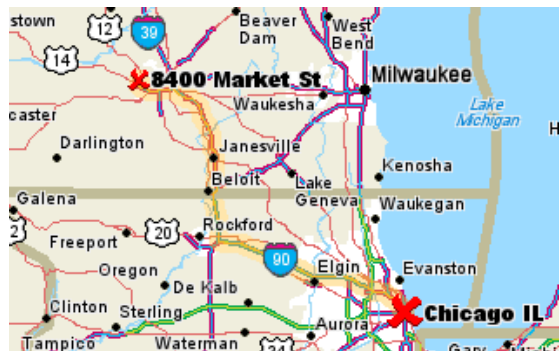

### Directions from Dane County Airport:

Go South on International Lane. Turn right on Darwin Rd. Bear right onto WI-113 North (Northport Dr). Turn left onto CR-M West. Turn right onto CR-K. Turn left onto US-12 East. Continue on US-12 East to exit 252. Exit off-ramp at 252 to Greenway Blvd. Turn right onto Deming Way. Turn left onto Market Street. Entrance to Residence Inn will be on your right.

### Directions from I-94 West (Milwaukee):

From I-94 West (US-41 N) bear left on ramp at exit 4A to I-39 South (I-90 E). Bear right onto off-ramp at exit 142A to US-12 West (US-18 W, Beltline Hwy). Continue on US-12 West. Bear right onto off-ramp at exit 252 to Greenway Blvd. Turn left onto Greenway Blvd. Turn right onto Deming Way. Turn left onto Market Street. Entrance to Residence Inn will be on your right.

### Directions from I-90 (Chicago):

From I-90 West, continue onto I-39 North (I-90 W, US-51 N, Northwest Tollway). Bear left onto off-ramp at exit 142A to US-12 West (US-18 W, Beltline Hwy). Bear right onto off-ramp at exit 252 to Greenway Blvd. Turn left onto Greenway Blvd. Turn right onto Deming Way. Turn left onto Market Street. Entrance to Residence Inn will be on your right.

## Directions from US - 151 North (Iowa):

From US-151 North continue onto US-18 East (Verona Rd). Turn left on ramp to US-12 West (US-14 W, Beltline Hwy). Continue on US-12 West and bear right onto off-ramp at exit 252 to Greenway Blvd. Turn left onto Greenway Blvd. Turn right onto Deming Way. Turn left onto Market Street. Entrance to Residence Inn will be on your right.