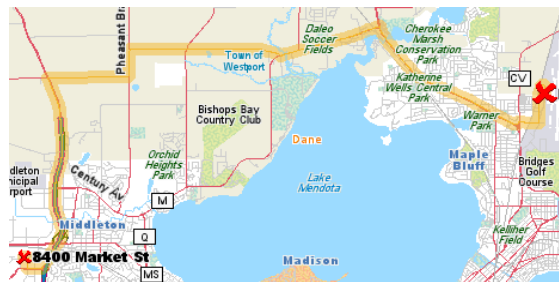

### Directions from Dane County Airport:

Go South on International Lane. Turn right on Darwin Rd. Bear right onto WI-113 North (Northport Dr). Turn left onto CR-M West. Turn right onto CR-K. Turn left onto US-12 East. Continue on US-12 East to exit 252. Exit off-ramp at 252 to Greenway Blvd. Turn right onto Deming Way. Turn left onto Market Street. Entrance to Residence Inn will be on your right.

### Directions from I-94 West (Milwaukee):

From I-94 West (US-41 N) bear left on ramp at exit 4A to I-39 South (I-90 E). Bear right onto off-ramp at exit 142A to US-12 West (US-18 W, Beltline Hwy). Continue on US-12 West. Bear right onto off-ramp at exit 252 to Greenway Blvd. Turn left onto Greenway Blvd. Turn right onto Deming Way. Turn left onto Market Street. Entrance to Residence Inn will be on your right.

### Directions from I-90 (Chicago):

From I-90 West, continue onto I-39 North (I-90 W, US-51 N, Northwest Tollway). Bear left onto off-ramp at exit 142A to US-12 West (US-18 W, Beltline Hwy). Bear right onto off-ramp at exit 252 to Greenway Blvd. Turn left onto Greenway Blvd. Turn right onto Deming Way. Turn left onto Market Street. Entrance to Residence Inn will be on your right.

## Directions from US - 151 North (Iowa):

From US-151 North continue onto US-18 East (Verona Rd). Turn left on ramp to US-12 West (US-14 W, Beltline Hwy). Continue on US-12 West and bear right onto off-ramp at exit 252 to Greenway Blvd. Turn left onto Greenway Blvd. Turn right onto Deming Way. Turn left onto Market Street. Entrance to Residence Inn will be on your right.