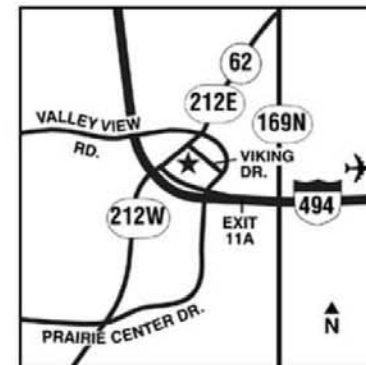

Location

Location is convenient to Mystic Lake Casino and Valley Fair Amusement Park. In close proximity to Mall of America. Offering complimentary shuttle service within a five mile radius of the hotel.

Directions

From Minneapolis-St. Paul International Airport: From the Airport, take I-494 West to Exit 11A (Prairie Center Drive). Take a right on Prairie Center Drive and make a left on Viking Drive. The hotel will be on the left. Alternate transportation: Airport Taxi; fee: 35 USD (one way); reservation required. Estimated taxi fare: 35 USD (one way).