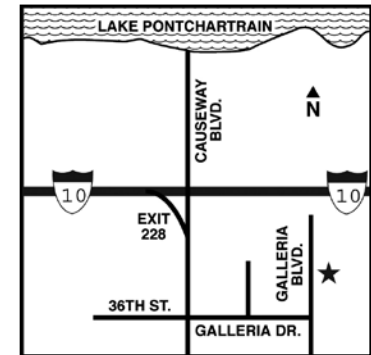

Location

Just off I-10, close to downtown New Orleans, the famed French Quarter, Bourbon Street and other popular attractions. Just minutes from East Jefferson Hospital, Lakeside Mall and Avondale Shipyard.

Attractions

Saenger Theatre • Louisiana Philharmonic Orchestra • Destrehan Plantation • Lafreniere Park • Harrah’s Casino • New Orleans “Zephyrs” AAA Baseball • Audubon Zoo • Aquarium of the Americas • Audubon Insectarium • IMAX Theatre

Local Restaurants

Deanies Seafood • Drago’s Seafood • Shogun Japanese Steak & Sushi • Ruth’s Chris Steak House • Bravo’s Italian Kitchen • Andrea’s • City Diner

Directions

From Louis Armstrong New Orleans International Airport: Take access road to Interstate 10 East, 6 miles to Causeway Boulevard South, Exit #228. Make an immediate left at the first traffic light, Galleria Drive. Follow Galleria Drive two blocks until it ends at Galleria Boulevard and make a left. The hotel is on your right.