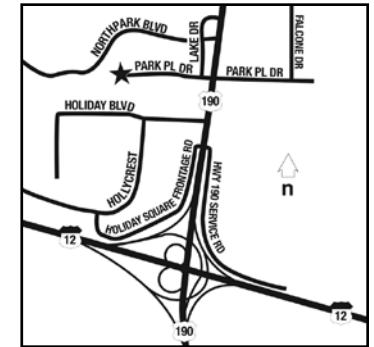

### Location

Located across Lake Pontchartrain from New Orleans and central to businesses in the Covington and Mandeville area.

### Attractions

Abita Brewery • Bogue Chitto Canoeing & Tubing • Downtown Covington • Fontainebleau State Park • Global Wildlife Center • Money Hill Golf Course • Lake Pontchartrain • Downtown Mandeville

### Directions

From Louis Armstrong New Orleans International Airport: Take I-10 East to North Causeway and follow to 190 North. Travel under I-12 on 190 North to third traffic light and make a left on Park Place Boulevard.