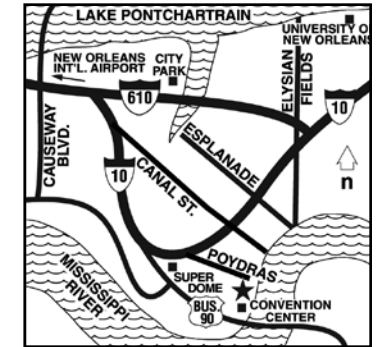

Residence Inn by Marriott®
New Orleans Downtown
345 St. Joseph Street
New Orleans, Louisiana 70130
T: 504-522-1300
F: 504-522-6060
ResidenceInnNewOrleansCC.com

Location

Located in the heart of the Warehouse/Arts District and within blocks from the National WWII Museum, Morial Convention Center, French Quarter, Harrah's Casino and the Riverwalk Shopping Mall.

Attractions

French Quarter • Bourbon Street • Superdome • Ernest N. Morial Convention Center • Louisiana Children's Museum • Audubon Aquarium of the Americas • Confederate Museum • Fairgrounds • French Market • National D-Day Museum

Local Restaurants

Emeril's Restaurant • Tommy's Cuisine • LaCote Brasserie • Rio Mar • Mulate's Cajun Restaurant

Directions

From Louis Armstrong New Orleans International Airport: Take airport exit and go 0.1 mile, turning left on US-61. Go 9 miles and bear right to take I-10 East towards Westbank (US-90-BUS), go 1.4 miles. I-10 East becomes US-90-BUS West, go 1.4 miles. Take Carondelet Street exit towards St. Charles Avenue, go 0.2 miles. Turn left on Carondelet Street, go 0.2 miles. Turn right on St. Joseph Street, go 0.4 miles. Arrive at 345 St. Joseph Street.