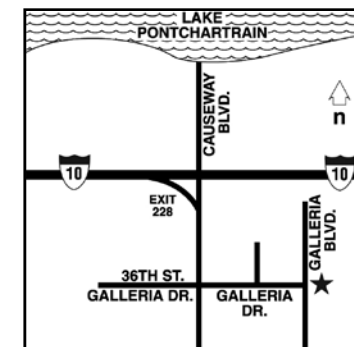

Residence Inn by Marriott®
New Orleans Metairie

Three Galleria Boulevard
Metairie, Louisiana 70001

T: 504-832-0888

F: 504-832-4916

ResidenceInnNewOrleansMetairie.com

Location

Located on the south shore of Lake Pontchartrain, in Metairie close to businesses, universities, area attractions and downtown New Orleans.

Attractions

Audubon Zoo and Park • Aquarium of the Americas • Audubon Insectarium • IMAX Theatre • Tulane and Loyola Universities • Zephyrs Stadium • Louisiana Superdome • New Orleans International Airport • French Quarter • Arts/Warehouse District • Pontchartrain Center • Rivertown • Treasure Chest • Specialty shops and boutiques of Veterans Boulevard • Swamp and Plantation Tours • Lakeside Shopping Center • LaFreniere Park

Local Restaurants

P.F. Chang's China Bistro • Andrea's • Ruth's Chris Steak House • Drago's Seafood • Phillippe's • Bravo's • City Diner

Directions

From Louis Armstrong New Orleans International Airport: Take I-10 East to the Causeway Boulevard South exit and turn left at the first light, Galleria Drive. Hotel is straight ahead at Three Galleria Boulevard.