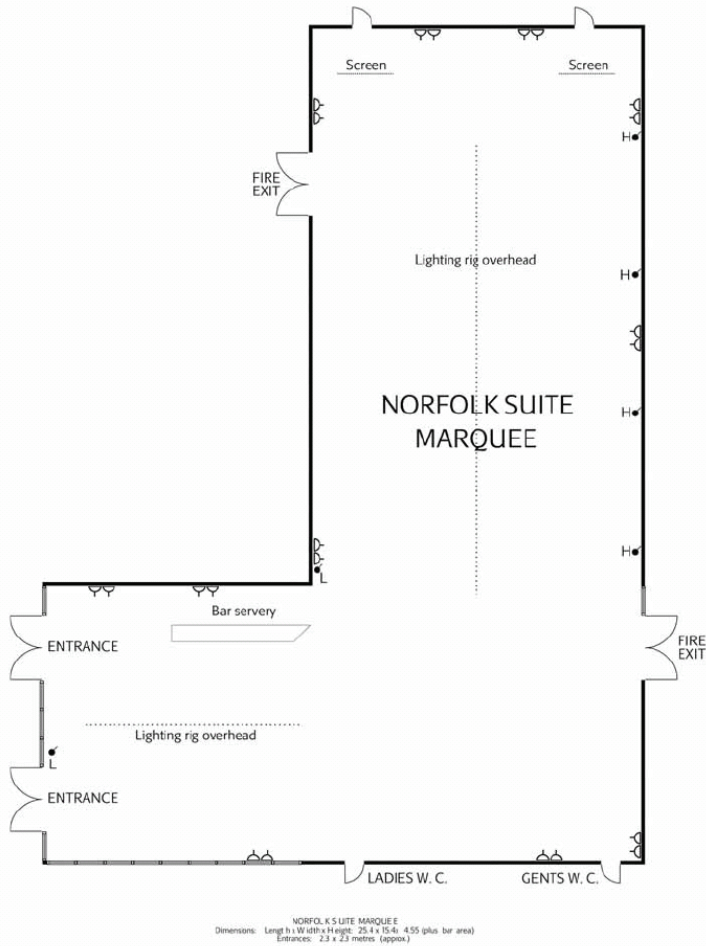

Room Dimensions Norfolk Suite Marquee

Sproston Manor, A Marriott Hotel and Country Club
Wroxham Road
Norwich
England
MarriottSprostonManor.co.uk

The Norfolk suite is the ultimate venue for large corporate and social events, boasting luxury cloakrooms, it's own bar, portable staging and a unique chequered dance floor.

Purpose built and permanent, the 'Losberger' marquee can accommodate 50-500 guests offering views overlooking the splendour of Sproston Manor.

Norfolk Suite
L x W x H(M) 16 x 30 x min 3.24 max 5.85

ROOM CAPACITIES (NO. OF DELAGATES)								
	THEATRE STYLE	BOARDROOM STYLE	U-SHAPE	CLASSROOM STYLE	BUFFET RECEPTION	DINNER DANCE	DINNER DANCE	CABARET
NORFOLK SUITE	500	-	-	-	400	300	300	250

	ELECTRIC SCREEN		WALL LIGHT
	LIGHTING		FEATURE LIGHT
	POWER POINTS - 13AMP		TELEPHONE/FAX POINT
	TV POINT		WINDOW OR GLAZED SCREEN
	THREE PHASE SUPPLY		ACOUSTIC MOVEABLE SCREEN
	PROJECTION SCREEN		ISDN CONNECTION
	MICROPHONE POINT		