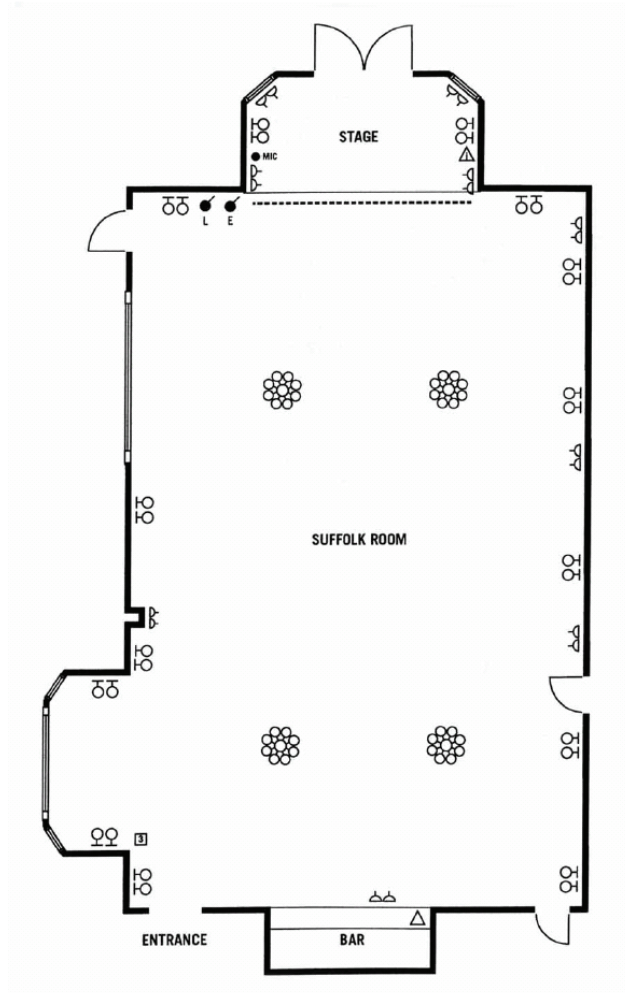

Room Dimensions

Suffolk Suite

Sproston Manor, A Marriott Hotel and Country Club
 Wroxham Road
 Norwich
 England
 MarriottSprostonManor.co.uk

A grand setting for a large celebration or a more formal business meeting, the Suffolk Suite has a self-contained bar and cloakrooms. With easy ground floor access it seats a maximum of 120 delegates theatre-style. The room benefits from masses of natural daylight.

Suffolk Suite
 L x W x H (M) 15 x 9.5 x 3.7

ROOM CAPACITIES (NO. OF DELAGATES)							
	THEATRE STYLE	BOARDROOM STYLE	U-SHAPE	CLASSROOM STYLE	BULLET RECEPTION	DINNER DANCE	DINNER CABERET
SUFFOLK SUITE	120	40	50	50	130	110	60

E	ELECTRIC SCREEN		WALL LIGHT
L	LIGHTING		FEATURE LIGHT
	POWER POINTS - 13AMP		TELEPHONE/FAX POINT
	TV POINT		WINDOW OR GLAZED SCREEN
	THREE PHASE SUPPLY		ACOUSTIC MOVEABLE SCREEN
	PROJECTION SCREEN		ISDN CONNECTION
	MICROPHONE POINT		