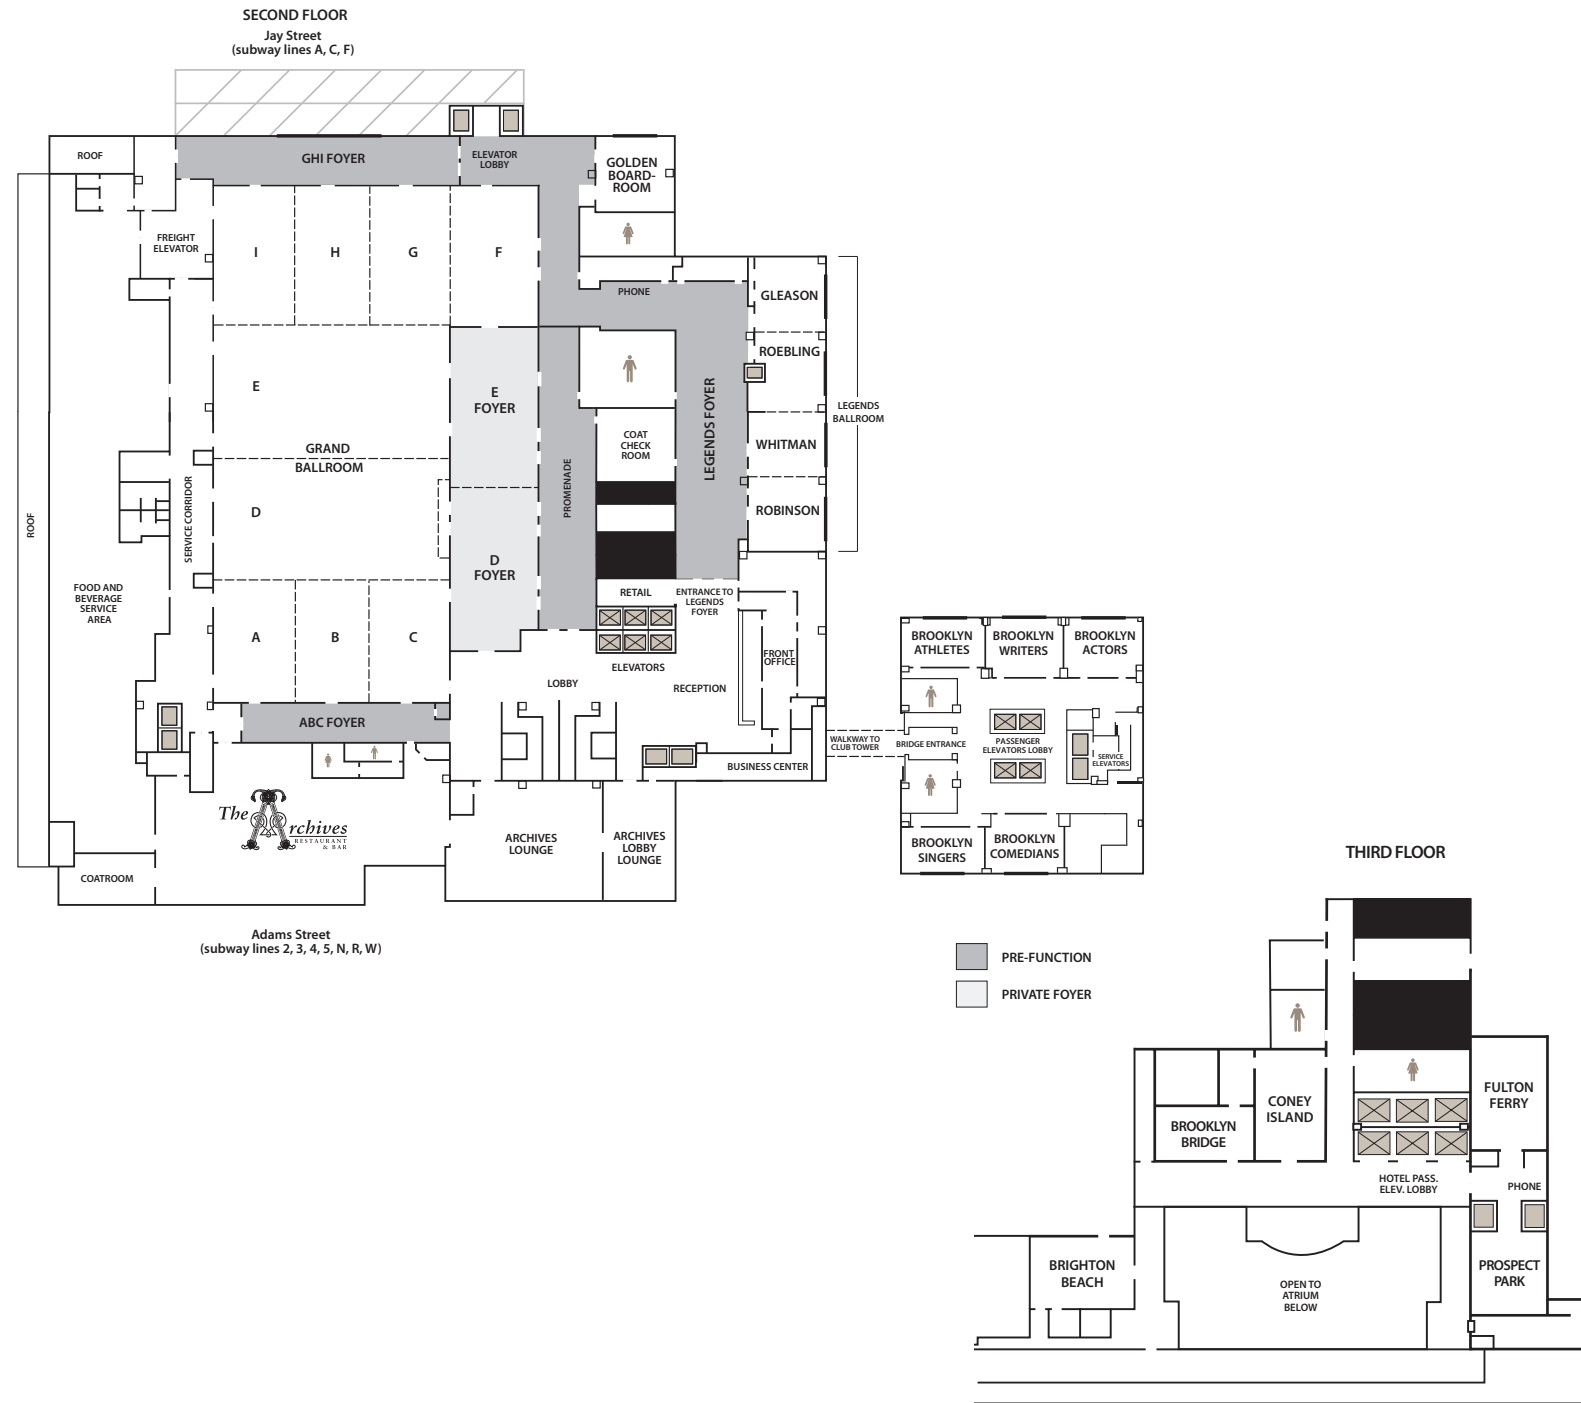

Meeting Room	Dimensions		Capacity					
	WxLxH	Sq. Ft.	Theater	Schoolroom	Conference	U-Shape	Reception	Banquet
Grand Ballroom	87x192x19.3	18,105	1,800	1,100	–	–	2,010	1,540
Salon A	46x30x19.3	1,380	130	84	40	50	145	100
Salon B	42x28x19.3	1,290	130	84	40	50	135	100
Salon C	46x29x19.3	1,335	130	84	40	50	140	100
Salons A, B & C	46x87x19.3	4,005	400	285	100	100	420	320
Salon D	46x87x19.3	4,000	400	300	100	100	420	320
Salon E	50x87x19.3	4,350	450	330	74	100	475	400
Salons D & E	96x87x19.3	8,350	825	650	–	–	910	720
Salon F	50x28x13.1	1,400	130	72	44	50	145	100
Salon G	50x29x13.1	1,450	125	92	44	50	150	100
Salon H	50x28x13.1	1,400	140	96	44	50	145	100
Salon I	50x30x13.1	1,500	140	96	44	50	160	110
Salons F, G, H & I	50x115x13.1	5,750	450	400	74	100	610	400
Ballroom Foyer	172x31	3,930	–	–	–	–	–	–
Legends Ballroom	28x112x12.8	3,135	200	170	100	106	225	200
Robinson	28x28x12.8	784	50	40	24	25	50	50
Whitman	28x28x12.8	784	50	48	24	30	50	50
Roebling	28x28x12.8	784	40	36	24	15	50	30
Jackie Gleason	28x28x12.8	784	50	48	24	25	50	50
Brighton Beach	18x26x8	470	40	24	20	20	50	22
Brooklyn Bridge	22x13x8	285	18	12	12	–	30	20
Coney Island	17x27x8	460	40	24	20	20	50	25
Fulton Ferry	17x28x8	475	40	24	20	22	50	20
Prospect Park	17x19x8	325	24	18	14	15	50	20
Boardroom	24x28x12.8	670	60	36	24	27	75	50
Brooklyn Actors	20x27x12	540	50	32	24	24	–	36
Brooklyn Writers	20x26x12	520	50	32	24	24	–	36
Brooklyn Athletes	15x28x12	420	42	21	24	–	–	30
Brooklyn Comedians	20x26x12	520	50	32	24	24	–	40
Brooklyn Singers	15x28x12	420	30	20	22	–	–	30