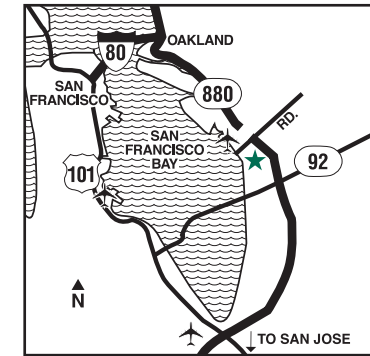

Directions

From Oakland Airport (OAK): Exit Oakland International Airport on Airport Drive. Turn left on Doolittle Road (Hwy. 61), then right onto Hegenberger Road. Hotel is on the right.

From San Francisco Airport (SFO): Exit San Francisco Airport to Hwy. 101 South. Take the San Mateo Bridge (Hwy. 92) exit to I-880 North. Take the Hegenberger Road exit, turn left onto Edes Road, and turn left on Hegenberger Road. Hotel is on the left.