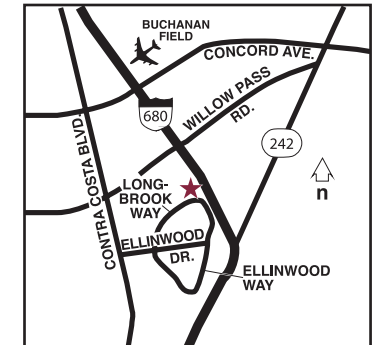

Stay Productive. Stay Balanced.

When spending extended time in Northern California's East Bay area, the Residence Inn Pleasant Hill Concord offers everything you need to maintain your pace throughout your stay. Located near Siemens, PG&E and Chevron headquarters, the hotel's spacious suites with ample work space, Internet access and business services are designed to keep you focused. A fully equipped kitchen, fitness center and social events help maintain life in balance. Take advantage of our free shuttle service to the nearby BART station for trips into San Francisco and Oakland.

Residence Inn by Marriott[®]

Pleasant Hill Concord

700 Ellinwood Way
Pleasant Hill, CA 94523

T: 925.689.1010

F: 925.689.1098

Marriott.com/OAKPH

Guest Room Amenities

2 floors • 126 suites • Complimentary wired and wireless Internet access • Fully equipped kitchen

Attractions

Napa Valley wineries • California's Great America • Calistoga Hot Springs • Chabot Space & Science Center • Jelly Belly Factory • Mt. Diablo State Park • San Francisco Zoo • Six Flags® Discovery Kingdom • Sunvalley Mall • Waterworld California • Vacaville Outlets

Directions

From Oakland Airport (OAK): Take 880 N to 242 E (Walnut Creek), then 680 N. Exit Willow Pass Rd. Turn left on Willow Pass. Turn left on Contra Costa Blvd. Turn left on Ellinwood Drive. Turn left on Longbrook Way. Turn left on Ellinwood Way. Hotel is at the end of Longbrook Way at Ellinwood Way.