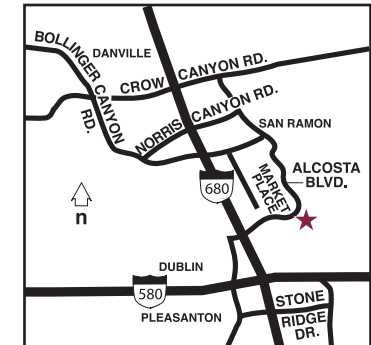

Thrive on Long Stays in San Ramon.

Conveniently located close to the San Ramon Medical Center and Bishop Ranch Business Park, the Residence Inn by Marriott[®] San Ramon is an ideal option when extended-stay travel brings you to the Bay area. All of our suites feature full kitchens, Marriott's luxurious Revive[®] bedding, and free high-speed Internet access, so you can maintain the pace you like to keep. Residence Inn makes it easy to recharge, too, with an on-site fitness center, our all-purpose Sport Court[®], and a complimentary hot, healthy breakfast each morning. Nestled between two mountain ranges, the San Ramon Valley offers a range of activities, from wine tasting at the Livermore wineries to the California Grand Casino. San Francisco is a 45-minute trip by Bay Area Rapid Transit.

Attractions

Blackhawk Auto Museum • Downtown San Francisco • Ghirardelli Square • Market Place Shopping Center • Monterey Bay Aquarium • Mt. Diablo State Park • Muir Woods National Monument • Oakland Zoo • Six Flags® Marine World • Wente Brothers Winery

Directions

From Oakland Airport (OAK): Take 88oS. to connector 238E. to Highway 680N. Exit at Bollinger Canyon Road. East to Market Place, turn right. Hotel driveway is on the right.

From San Francisco Airport (SFO): Take Hwy. 101S. to San Mateo Bridge (Hwy. 92E), to Hwy. 880N. to 238E. to Hwy. 580E. to Hwy. 680N. Exit Bollinger Canyon Road. East to Market Place, turn right. Hotel driveway is on the right.