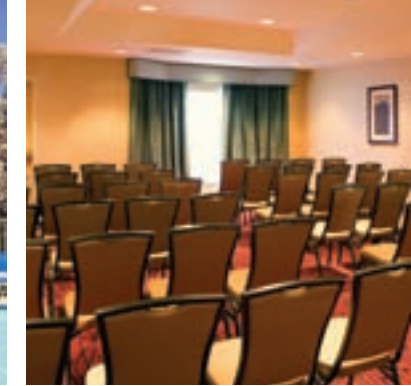

Guest Room Amenities

2 floors • 106 suites • Complimentary high-speed Internet access • Fireplace • Fully equipped kitchen

Facilities & Services

Committed to a smoke-free environment • 24-hour Market • Biking, hiking and horseback riding trails nearby • Business center • Complimentary cocktails • Complimentary evening receptions • Complimentary hot breakfast buffet • Fitness center • Free shuttle service (5-mile radius) • Golf courses nearby • Grocery shopping service • Heated outdoor pool & whirlpool • Picnic and grilling area •

Safe-deposit boxes at front desk • Sport Court on-site • Valet dry-cleaning service • 1 meeting room with 540 square feet of total meeting space; maximum seating capacity for 40 guests • Wireless Internet access in public areas and meeting room • Catering and audiovisual equipment available • Copy services and overnight delivery

Attractions

Blackhawk Auto Museum • Downtown San Francisco • Ghirardelli Square • Market Place Shopping Center • Monterey Bay Aquarium • Mt. Diablo State Park • Muir Woods National Monument • Oakland Zoo • Six Flags® Marine World • Wente Brothers Winery

Directions

From Oakland Airport (OAK): Take 88oS. to connector 238E. to Highway 680N. Exit at Bollinger Canyon Road. East to Market Place, turn right. Hotel driveway is on the right.

From San Francisco Airport (SFO): Take Hwy. 101S. to San Mateo Bridge (Hwy. 92E), to Hwy. 880N. to 238E. to Hwy. 580E. to Hwy. 680N. Exit Bollinger Canyon Road. East to Market Place, turn right. Hotel driveway is on the right.

	DIMENSIONS		CAPACITY					
	LxWxH	Sq. Ft.	Theater	Schoolroom	Conference	U-Shape	Reception	Banquet
Meeting Room A	20x27x9	540	40	27	20	27	—	—

**Residence Inn by Marriott
San Ramon**