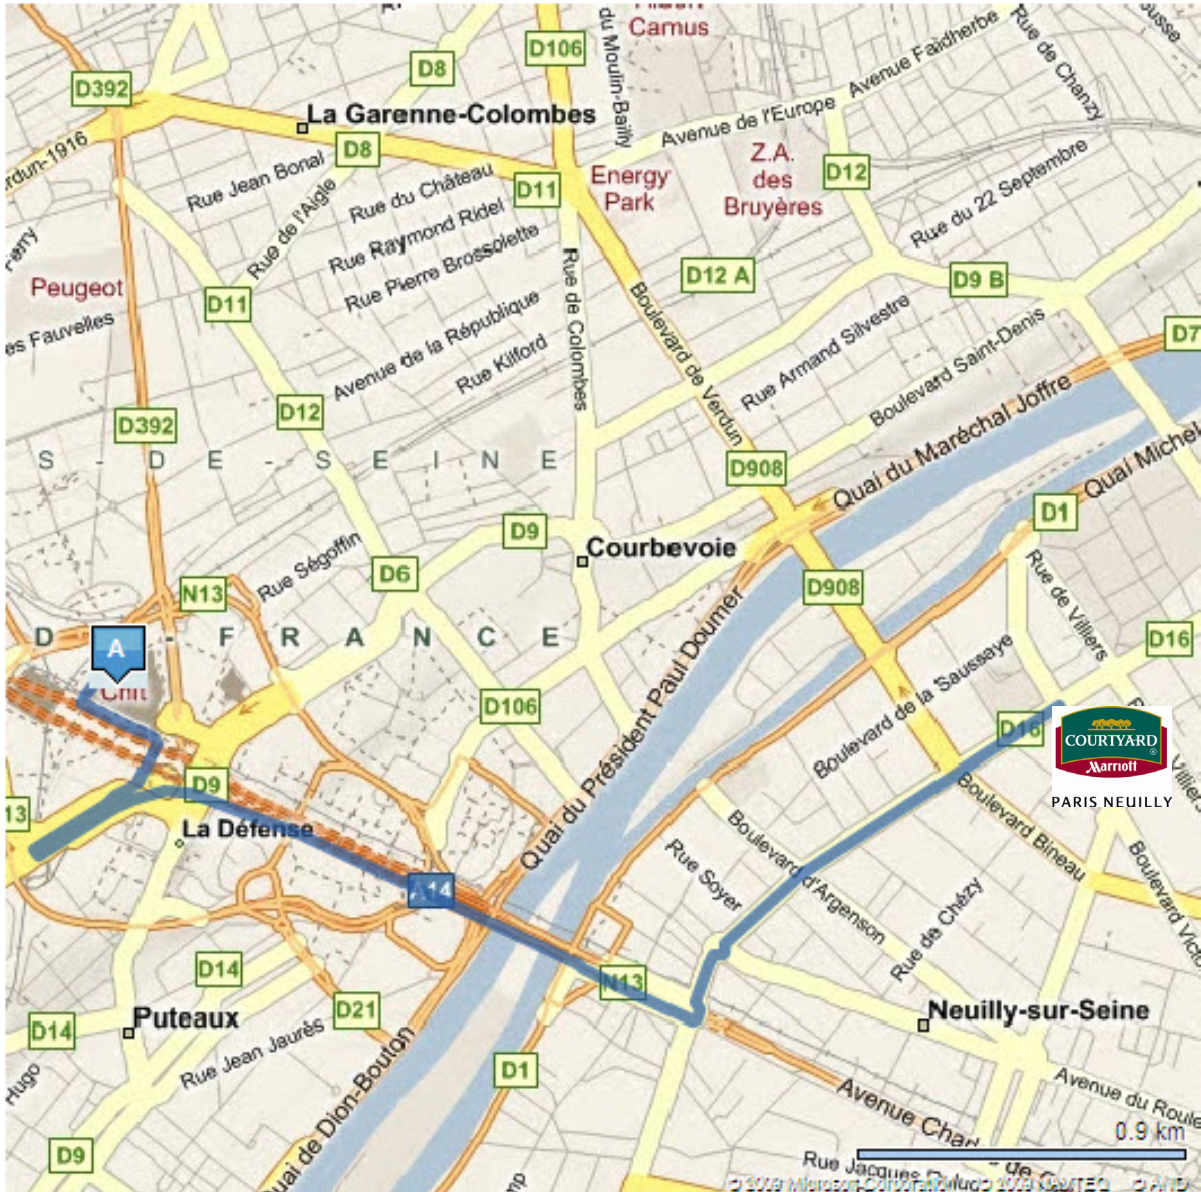

Paris

How to reach the Courtyard Paris Neuilly from the CNIT, Conference center of La Défense

Courtyard by Marriott Paris Neuilly

58 Boulevard Victor Hugo

92200 Neuilly Sur Seine

Phone : +33 1 55 63 64 65

www.courtyardneuilly.com

PARIS NEUILLY

How: By Car

① From the CNIT, la Défense to the Courtyard Paris Neuilly, turn right on the D9/ Place de la défense ② The name of the street will change into rue des Michets Petray ③ Keep your left to stay on rue des michets Petray ④ Keep your right and follow Cherbourg/ Avenue du Président Wilson ⑤ The name of the street will change into Boulevard Victor Hugo ⑥ Exit at Avenue du Général de Gaulle and follow A14 ⑦ Go straight on N13 and keep your right ⑧ Go straight on Avenue Charles de Gaulle and at the rounabout take the exit 3 on D16/ Rue du Château ⑨ Turn right on Boulevard Victor Hugo ⑩ Arrive at the 58 Boulevard Victor Hugo