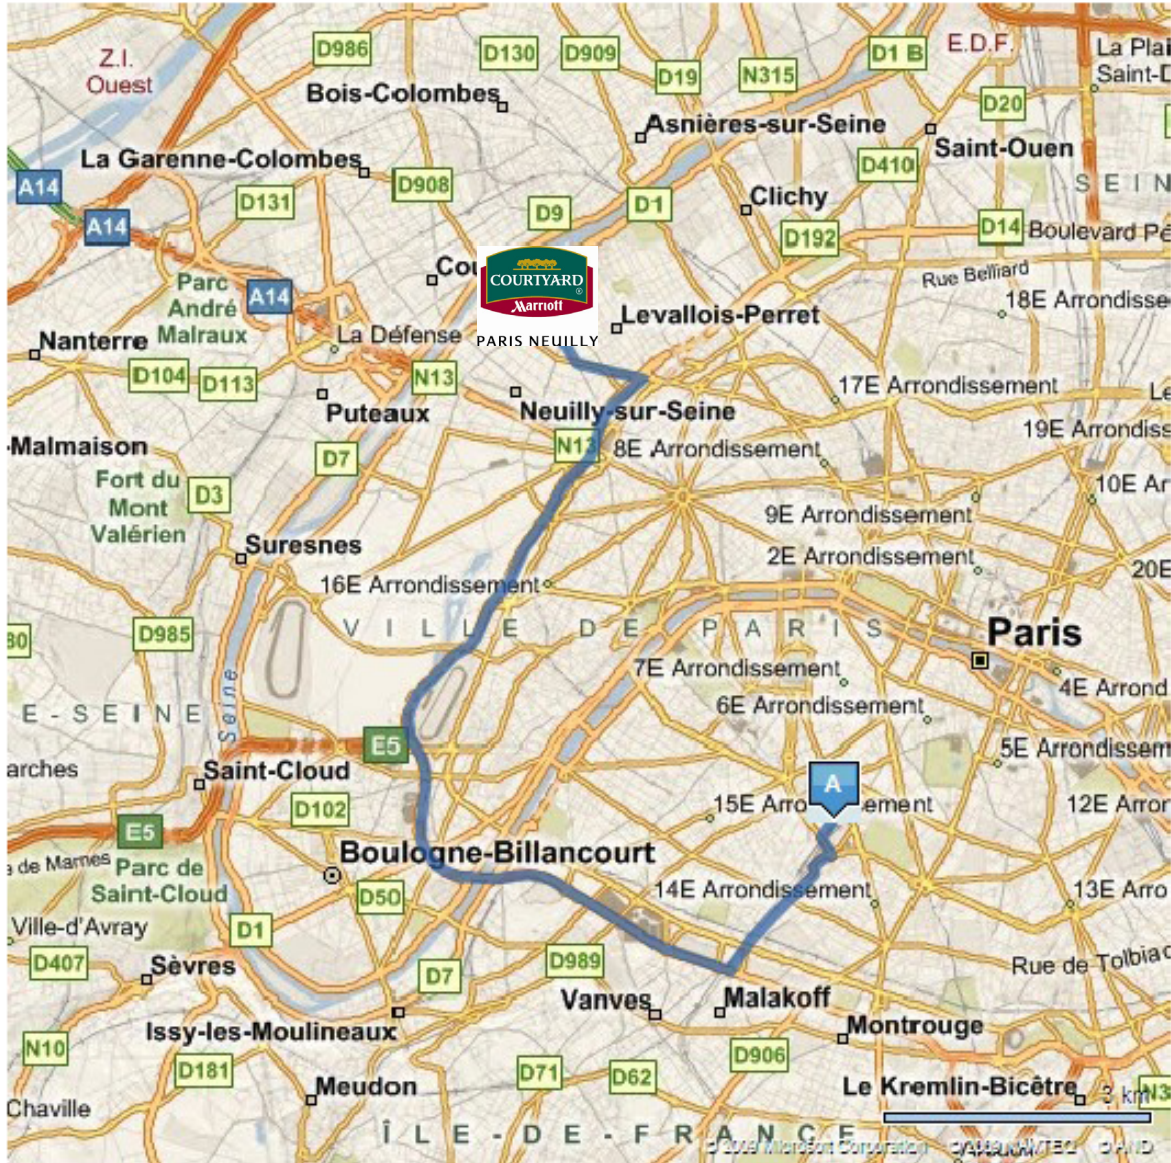

Paris

How to reach the Courtyard Paris Neuilly from Gare Montparnasse Train Station

Courtyard by Marriott Paris Neuilly

58 Boulevard Victor Hugo

92200 Neuilly Sur Seine

Phone : +33 1 55 63 64 65

www.courtyardneuilly.com

PARIS NEUILLY

How: By Car

① From Gare Montparnasse take rue Pasteur, the name of the street will change into Place des Cinq Martyrs du Lycée Buffon ② Go straight, the name of the street will change into Rue du Château ③ At the roundabout, take the exit 1, the name of the street is Rue Alain ④ Turn right on rue Vercingétorix ⑤ Then turn right on Rue Julia Bartet ⑥ Follow the sign Boulevard Périphérique in the direction of Rouen/ Porte de Sèvres/ Porte d'Auteuil ⑦ Exit at Porte de Champerret and go straight on Porte de Champerret. the name of the street will change into Jean Oestreicher ⑧ Turn right on avenue de Champerret. Go straight on Boulevard Bineau ⑨ At the roundabout take the exit 1 and turn right on Boulevard Victor Hugo ⑩ Arrive at the 58 Boulevard Victor Hugo