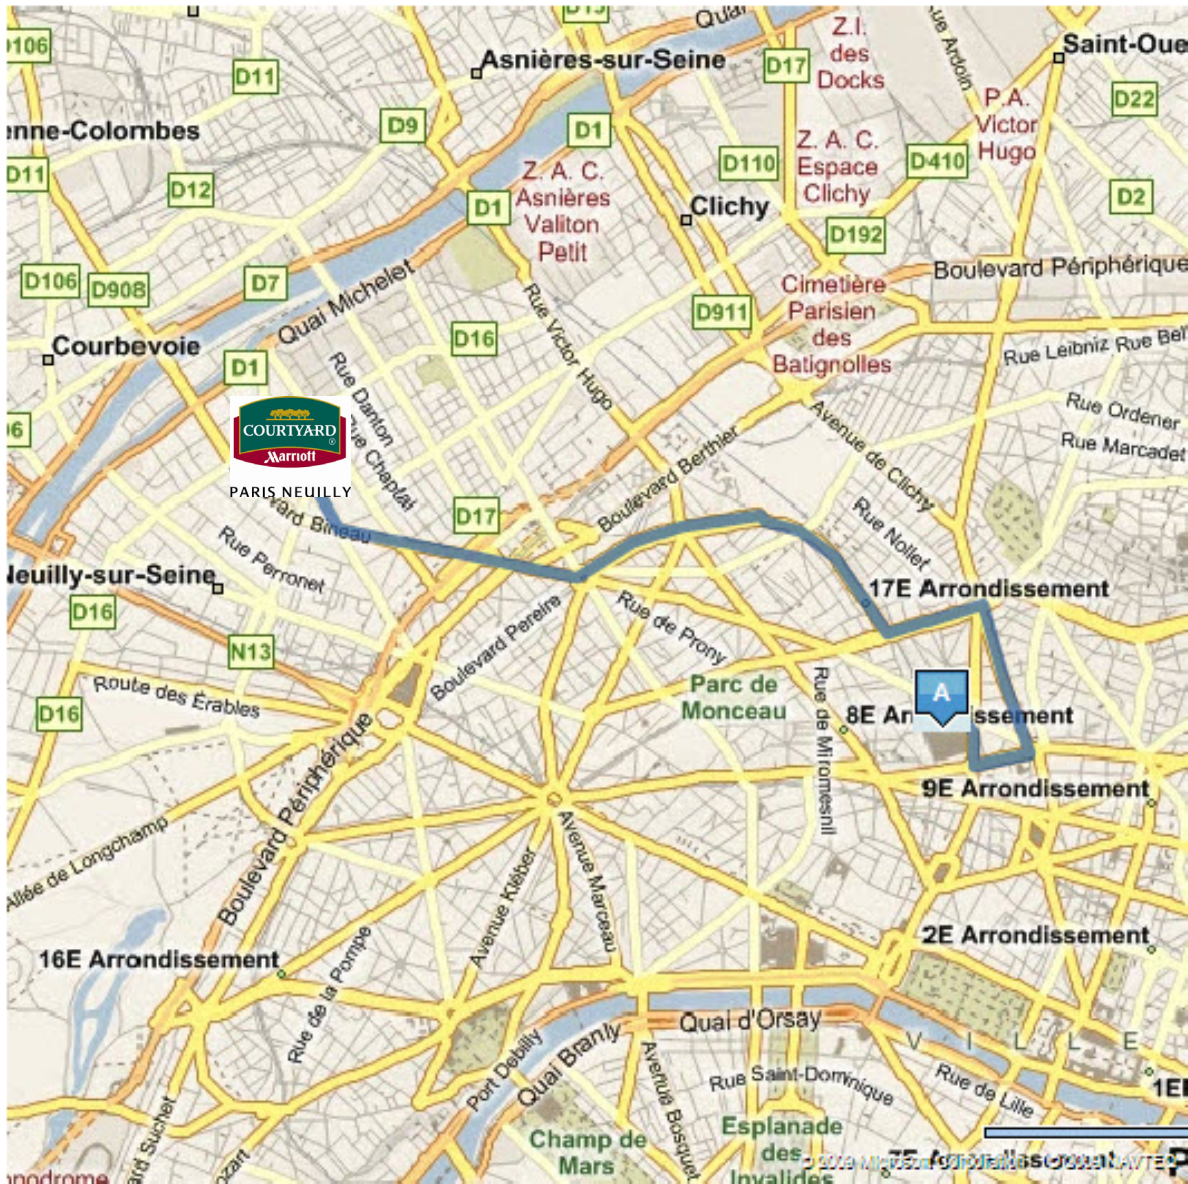

Paris

How to reach the Courtyard Paris Neuilly from Gare Saint Lazare Train Station

Courtyard by Marriott Paris Neuilly

58 Boulevard Victor Hugo

92200 Neuilly Sur Seine

Phone : +33 1 55 63 64 65

www.courtyardneuilly.com

PARIS NEUILLY

How: By Car

① To drive from Gare Saint Lazare to the Courtyard Paris Neuilly, take rue d'Amsterdam ② Turn left on rue Saint Lazare ③ Turn left on rue de Clichy / Place d'Estienne d'Orves ④ At the roundabout, take the exit 3 on Boulevard des Batignolles ⑤ Turn right on Rue de Rome ⑥ The name of the street will change into Boulevard Pereire ⑦ At the first roundabout, take the exit 2 and at the second roundabout take the exit 3 on Avenue de Villiers ⑧ Keep your right on Place de la Porte de Champerret. The name of the street will change into Avenue de la Porte de Champerret ⑨ Go straight on Boulevard Bineau. at the roundabout take the exit 1 and turn right on Boulevard Victor Hugo ⑩ Arrive at the 58 Boulevard Victor Hugo