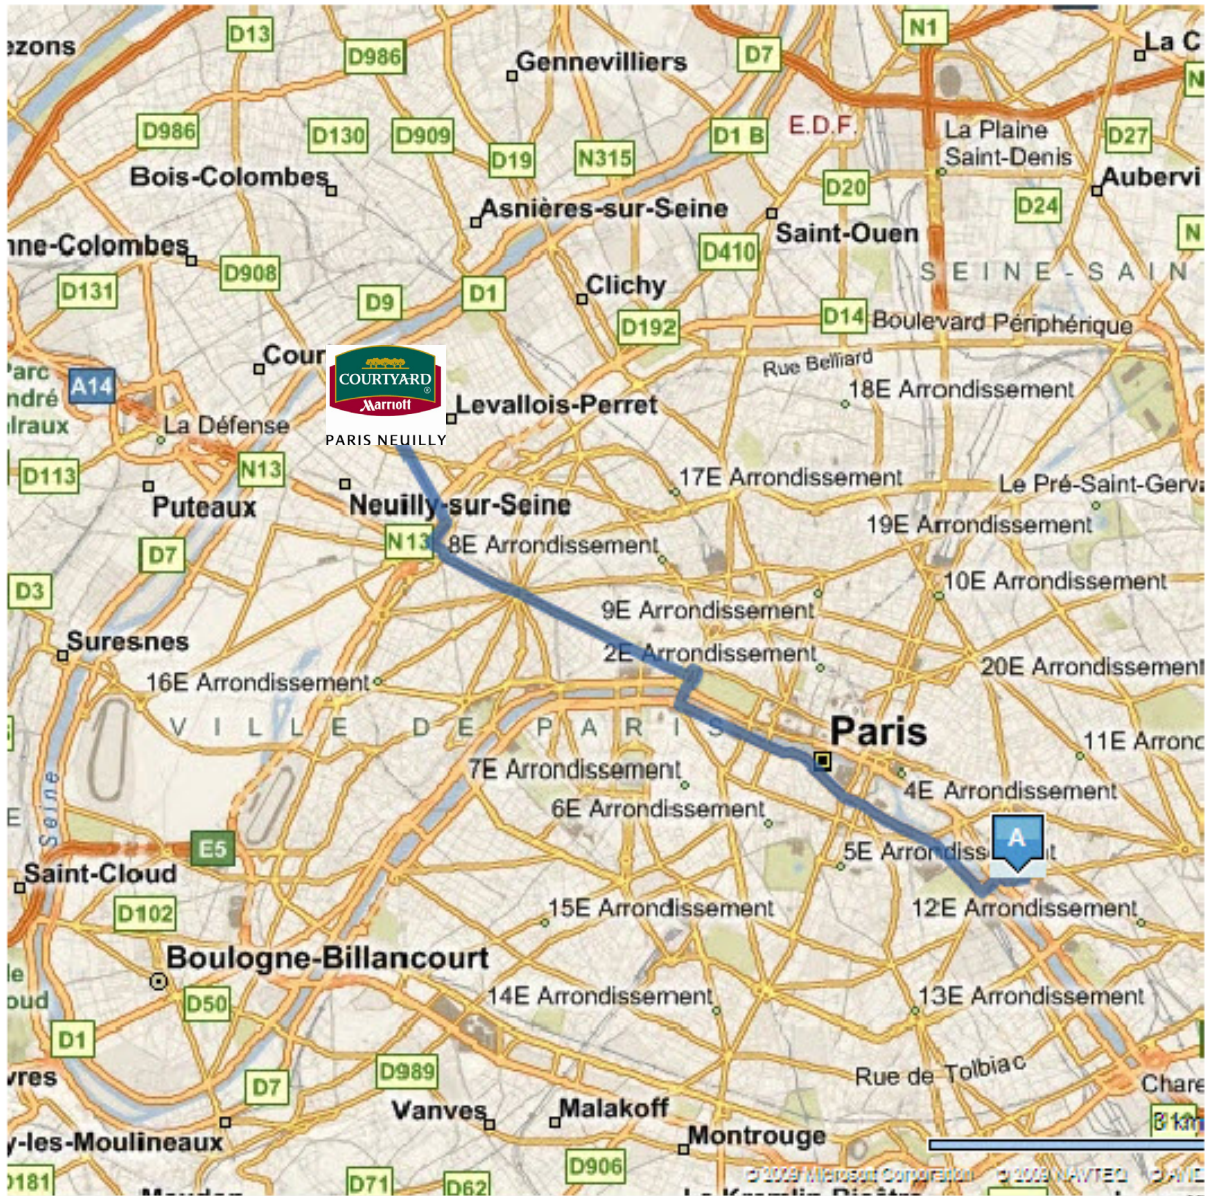

Paris

How to reach the Courtyard Paris Neuilly from Gare de Lyon Train Station

Courtyard by Marriott Paris Neuilly

58 Boulevard Victor Hugo

92200 Neuilly Sur Seine

Phone : +33 1 55 63 64 65

www.courtyardneuilly.com

PARIS NEUILLY

How: By Car

① From Gare de Lyon follow Gare d'Austerlitz, cross the Pont d'Austerlitz and turn left on Quai de le Tournelle ② Go Straight until Quai Anatole France then turn left on Pont de la Concorde and turn right on Place de la Concorde ③ At the roundabout, take the exit 5 and go straight on the Avenue des Champs Elysées ④ Turn right on Place Charles de Gaulle ⑤ Turn right on Avenue de la Grande Armée ⑥ Go straight until the roundabout and take the exit number 3 on Porte Maillot ⑦ Go straight on the right to stay on Porte Maillot ⑧ Turn right on Boulevard Pershing and then turn left on Boulevard d'Aurelle-de-Paladines ⑨ Go straight, stay on the left on Boulevard Victor Hugo ⑩ Arrive at the 58 Boulevard Victor Hugo