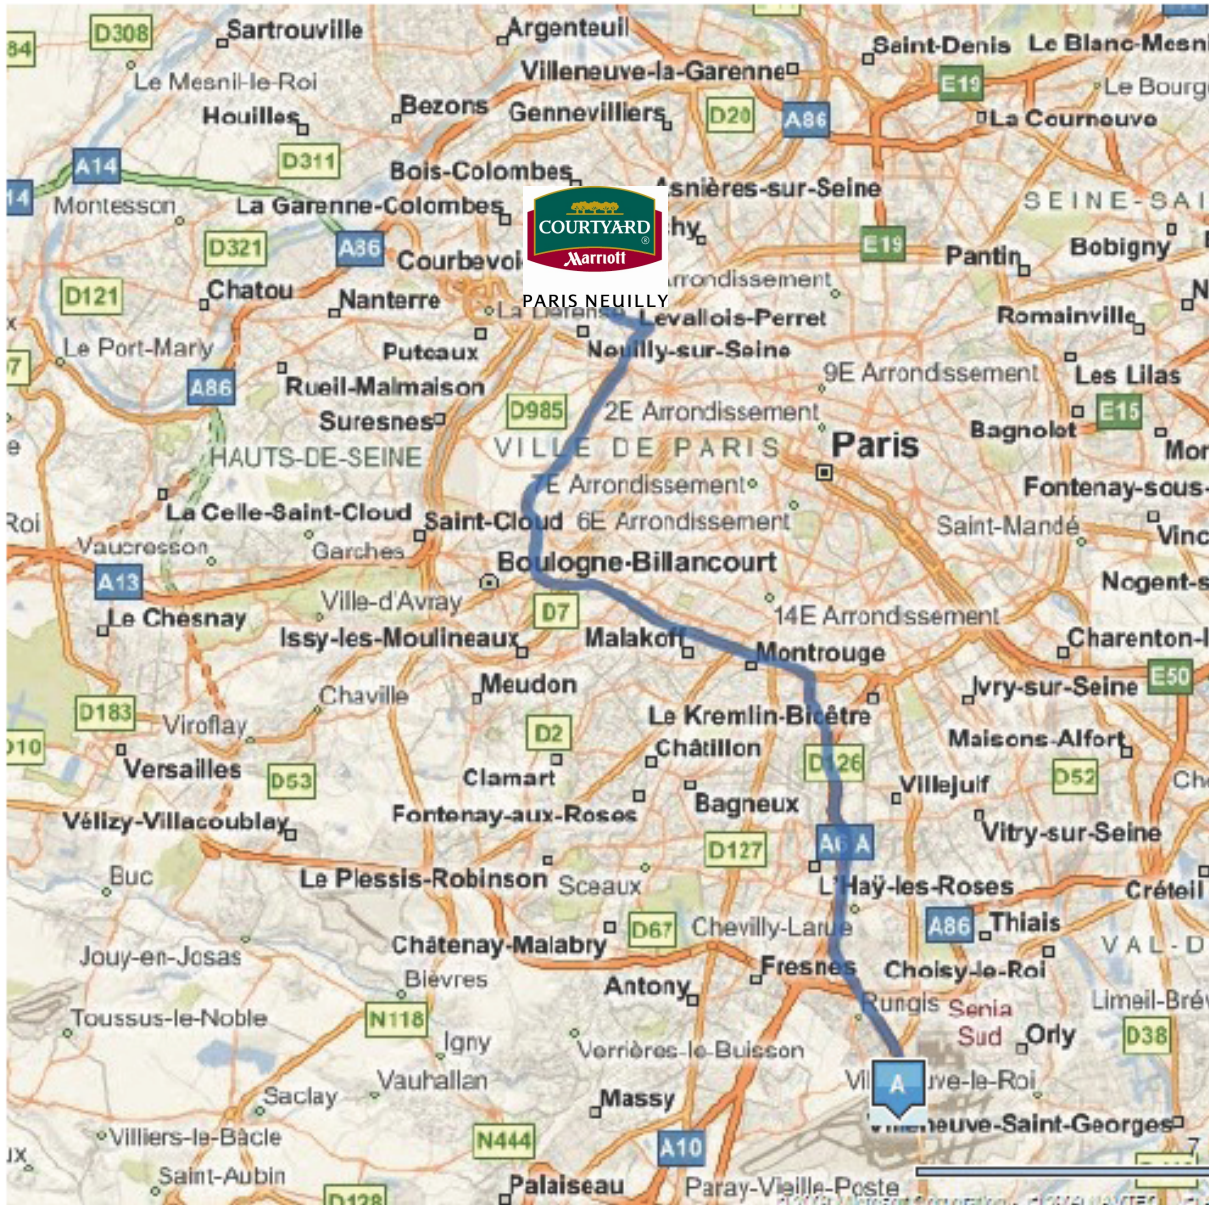

Paris

How to reach the Courtyard Paris Neuilly from Orly Airport

Courtyard by Marriott Paris Neuilly

58 Boulevard Victor Hugo

92200 Neuilly Sur Seine

Phone : +33 1 55 63 64 65

www.courtyardneuilly.com

PARIS NEUILLY

How: By Car

- ① From Paris France Orly International Airport take the highway A6 until the sign Boulevard Peripherique Exterieur
- ② Take the Boulevard Peripherique exterieur in direction of Rouen until Porte de Champerret
- ③ Go straight on Porte de Champerret
- ④ The name of the street will change into Rue Jean Oestreicher
- ⑤ Turn left on Avenue de la Porte de Champerret
- ⑥ Go straight on Boulevard Bineau
- ⑦ At the roundabout take the first exit
- ⑧ Turn right on the Boulevard Victor Hugo
- ⑨ Go straight until Place du Duc d'Orléans
- ⑩ Arrive at the 58 Boulevard Victor Hugo