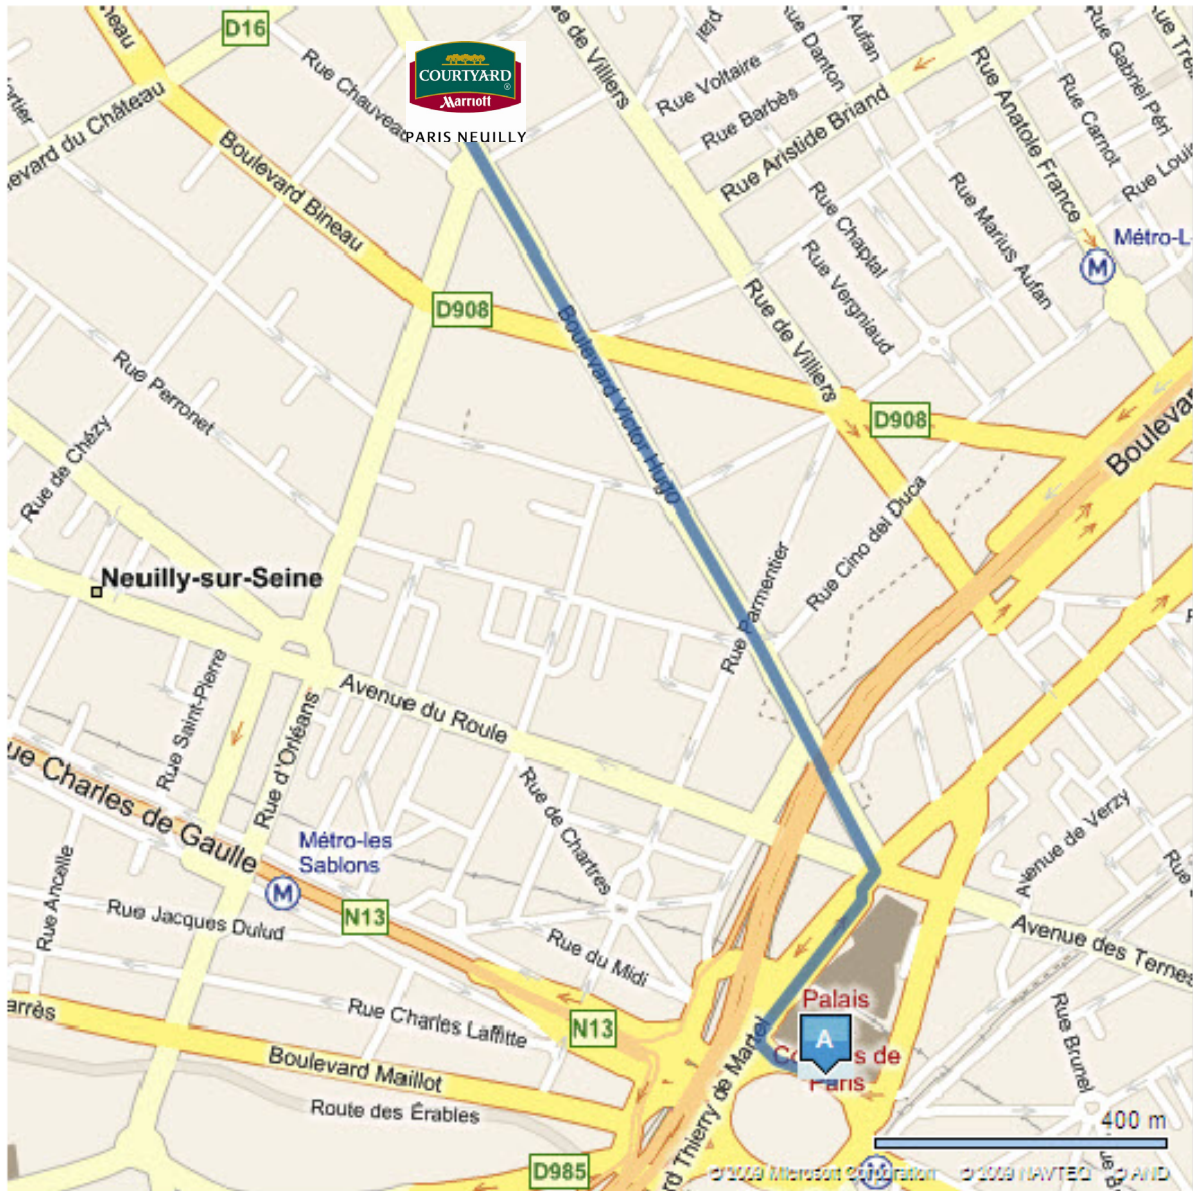

Paris

How to reach the Courtyard Paris Neuilly from Palais des Congrès Conference Center

Courtyard by Marriott Paris Neuilly

58 Boulevard Victor Hugo

92200 Neuilly Sur Seine

Phone : +33 1 55 63 64 65

www.courtyardneuilly.com

PARIS NEUILLY

How: By Car

① From the Palais des Congrès to the Courtyard Paris Neuilly, at the roundabout take the exit 1 on Porte Maillot ② Keep your right to stay on Porte Maillot ③ Turn right on Boulevard Pershing ④ Turn left on Boulevard d'Aurelle de Paladines ⑤ The name of the street will change into Boulevard Victor Hugo ⑥ Go straight on Place du Duc d'Orléans ⑦ Arrive at the 58 Boulevard Victor Hugo