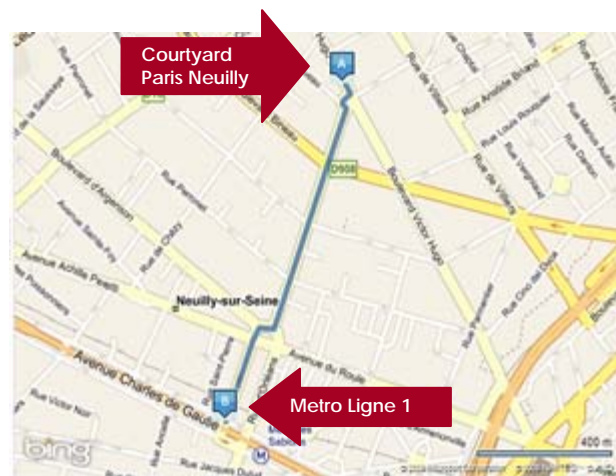

Cost: +/- 8 euros

1st step

Take the Orly Bus from the station Aéroport d'Orly

Direction: Denfert Rochereau

Step off at the station Denfert Rochereau

In the station Denfert Rochereau take the line 6

2nd step

Take the metro line 6 – Station Denfert Rochereau

Direction : Charles de Gaulle Etoile

Step off at the station Charles de Gaulle Etoile

In the station Charles de Gaulle Etoile, take the line 1

3rd step

Take the metro line 1 - Station Charles de Gaulle Etoile

Direction : La Défense

Step off at the station Les Sablons

4th step

Exit from the metro and walk 10 minutes until the Courtyard Paris Neuilly

[<](#) [>](#)
[Home](#)

Courtyard by Marriott Paris Neuilly

58 Boulevard Victor Hugo - 92200 - Neuilly Sur Seine – France