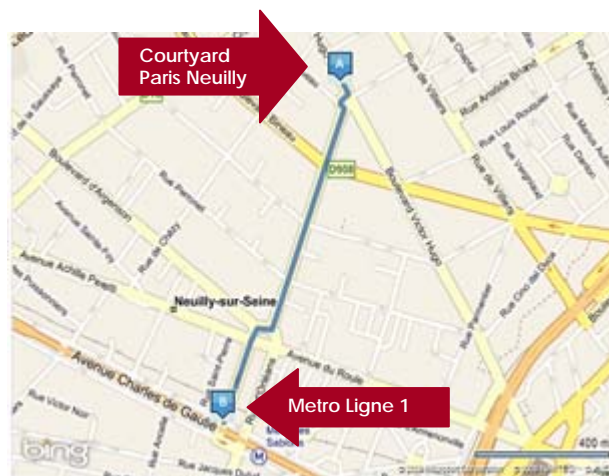

[Louer un
véhicule](#)

[Contacter
l'hôtel](#)

[Gare de Lyon : By Metro – By Taxi](#) > [Stations Home Page](#)

Gare de Lyon : By Metro

Duration: 30 minutes

Cost: +/- 1.60 euros

1st step

Metro line 1 - from the Station « Gare de Lyon »

Direction : La Défense

Step off at the station Les Sablons

2nd step

Exit from the metro and walk 10 minutes until
the Courtyard Paris Neuilly

[<](#) [>](#)
[Home](#)

Courtyard by Marriott Paris Neuilly

58 Boulevard Victor Hugo - 92200 - Neuilly Sur Seine – France