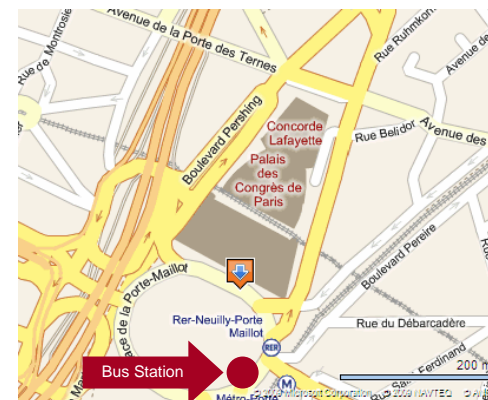

[Buy your ticket](#)

- In your airport terminal
- In the bus

[Hours:](#) From 5.45 am to 23 pm

[Rate:](#)

- One way: 14 euros
- Round trip: 20 euros

[Where can you take the bus:](#) At the exit of each terminal
Take the bus line 2, Direction Arc de Triomphe – Stop at Porte Maillot

[How to reach the Courtyard Paris Neuilly:](#) by walk or by bus

1. By walk

15 minutes by walk
from Porte Maillot

2. By bus

Bus line 82 – around 20 minutes

From the station « Porte Maillot
Palais des Congrès »

Direction « Hôpital Américain »

Step off at the Station Hôpital
Américain

< >
Home

Courtyard by Marriott Paris Neuilly

58 Boulevard Victor Hugo - 92200 - Neuilly Sur Seine – France

Phone 0033 1 55 63 64 65 – Fax 0033 1 55 63 64 66