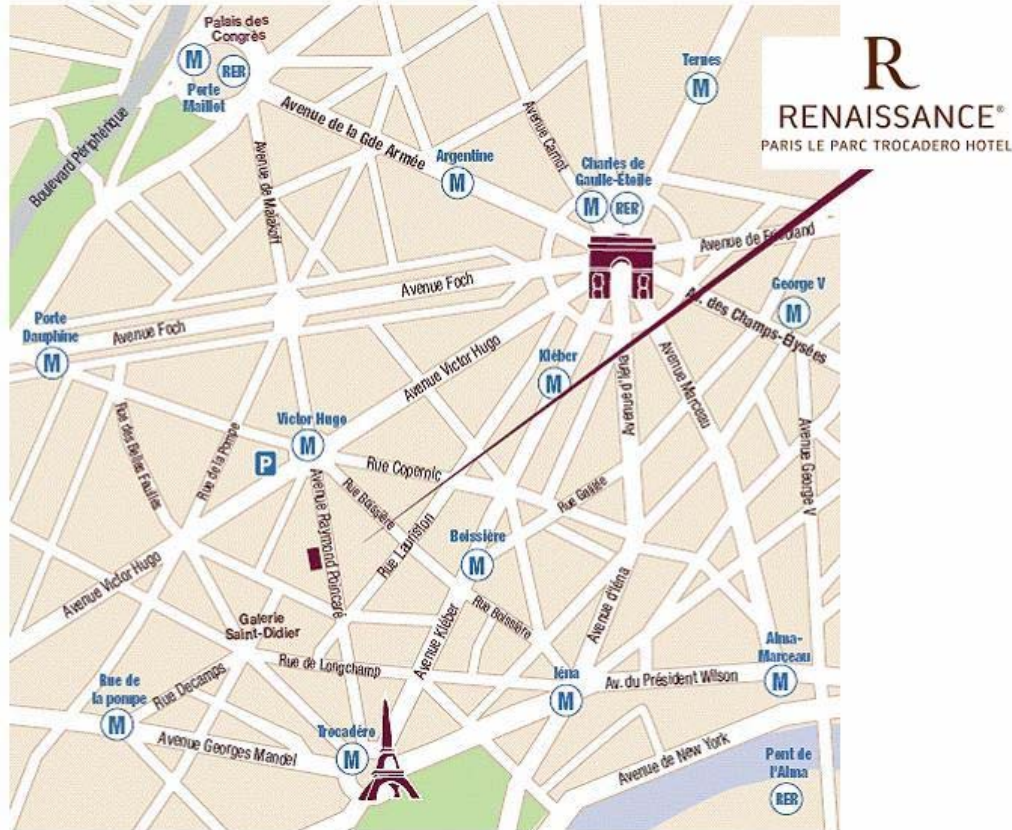

R

RENAISSANCE®

PARIS LE PARC TROCADERO HOTEL

**55-57 Avenue Raymond Poincaré
75116 PARIS
FRANCE**

Phone : 33 1 44 05 66 66

Fax : 33 1 44 05 66 00

Mail : leparc.trocadero.paris@renaisancehotels.com

By Car

From Paris Charles de Gaulle Airport: Take the A1 towards Paris. On the ring road around Paris, head towards Rouen/Porte de Clignancourt/Peripherique Ouest. Exit at Porte Maillot, take the roundabout then turn onto the Avenue Malakoff. Continue straight ahead onto the Avenue Raymond Poincaré and continue straight ahead past the Place Victor Hugo roundabout. The Hotel is at 100 meters (325 ft.) on the right, at the 55-57 Avenue Raymond Poincaré.

From Paris Orly Airport: Use the ring road around Paris, towards the west side. Exit at Porte Maillot, take the roundabout then turn onto the Avenue Malakoff. Continue straight ahead onto the Avenue Raymond Poincaré and continue past the Place Victor Hugo roundabout. The Hotel is at 100 meters (325 ft.) on the right, at the 55-57 Avenue Raymond Poincaré.

By Subway

Stop at either “Trocadero station” (Line 6 or 9)
or “Victor Hugo station” (Line 2) and take the Avenue Raymond Poincaré exit.

By Bus

Take bus N° 82 from “Porte Maillot” and stop at “Victor Hugo station”.