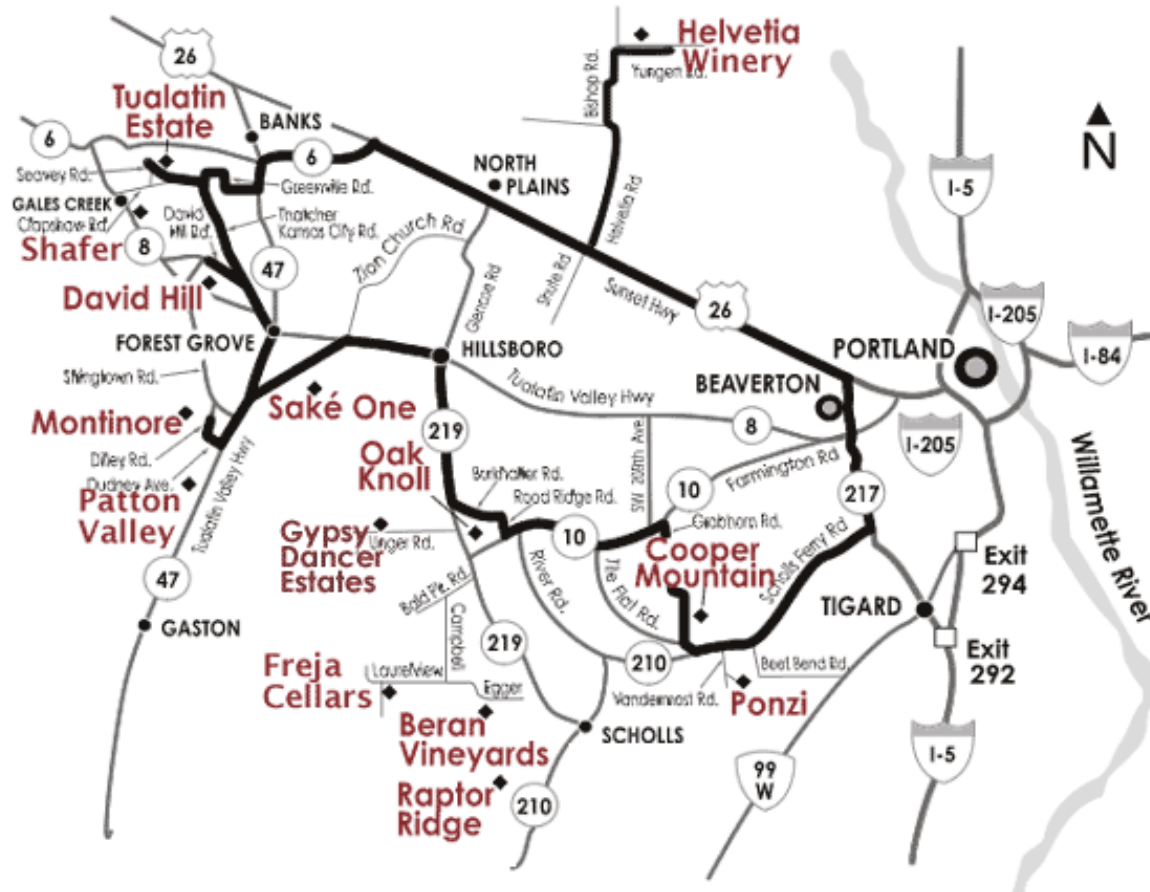

Wineries in the Portland Beaverton Area

Provided to you by:

The Courtyard by Marriott Portland Beaverton
8500 S.W. Nimbus Drive, Beaverton, Oregon 97008
1-503-641-3200