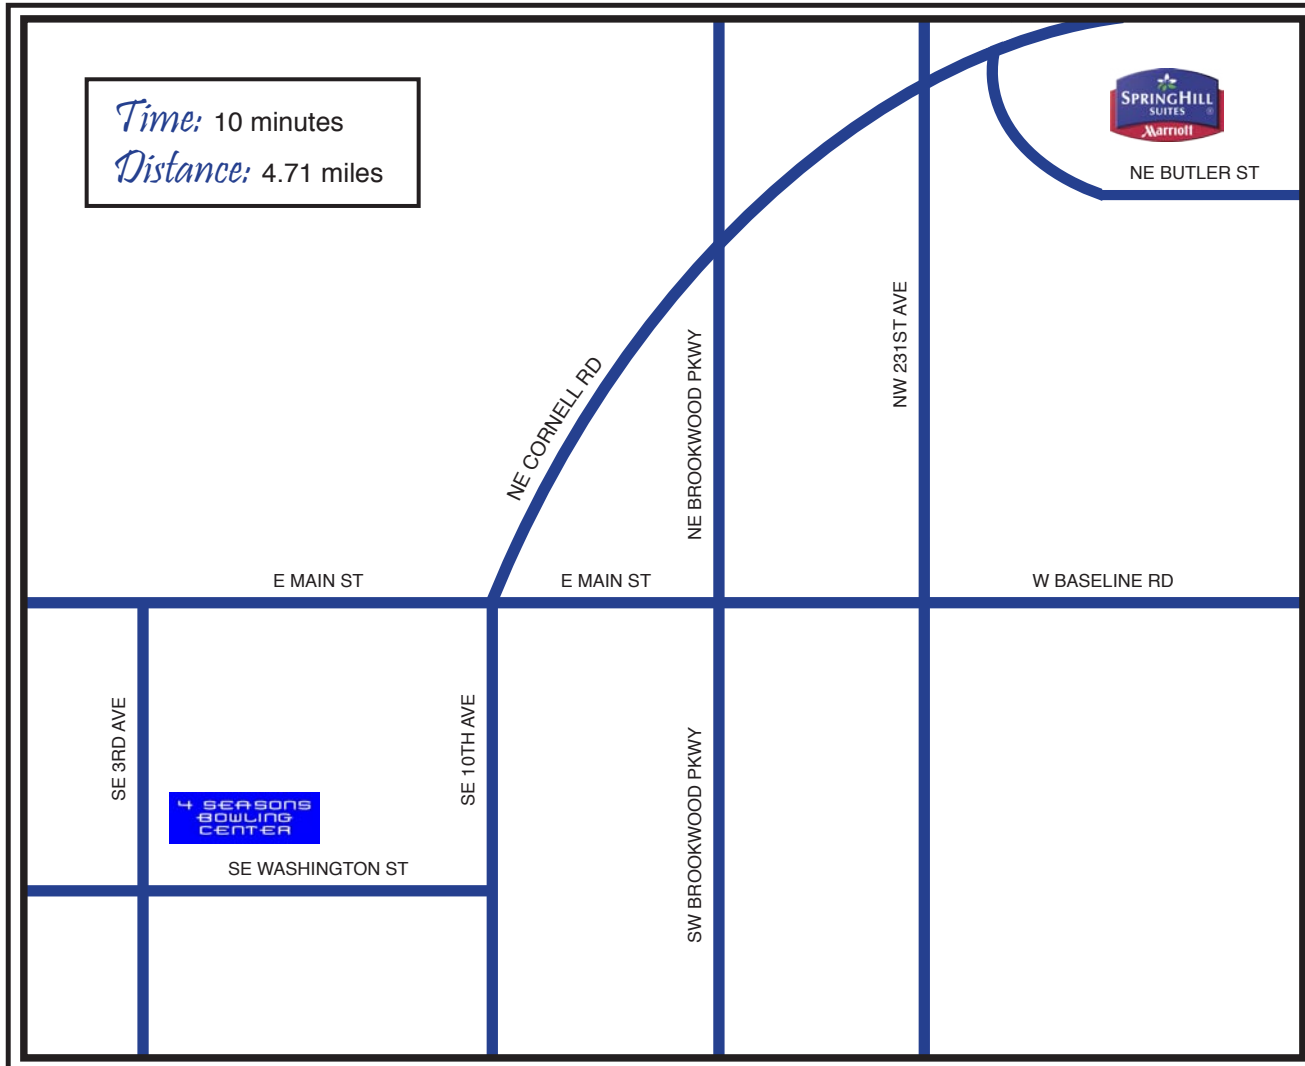

7351 NE BUTLER ST
HILLSBORO, OR 97124
(503) 547-0202

322 SE WASHINGTON ST
HILLSBORO, OR 97123
(503) 648-3139

Directions: 4 Seasons Bowling Center

Spring Hill Suites to 4 Seasons:

- From the hotel main entrance, make a RIGHT
- Turn LEFT onto NE CORNELL RD
NE CORNELL RD becomes E MAIN ST
- Turn LEFT onto SE 3RD AVE
- Turn LEFT onto SE WASHINGTON ST
4 Seasons Bowling Center will be on your left

4 Seasons to Spring Hill Suites:

- Start out going E on SE WASHINGTON ST
(toward SE 4TH AVE)
- Turn LEFT onto SE 10TH AVE
SE 10TH AVE becomes NE CORNELL RD
- Turn RIGHT onto NE BUTLER ST
Spring Hill Suites will be on your right