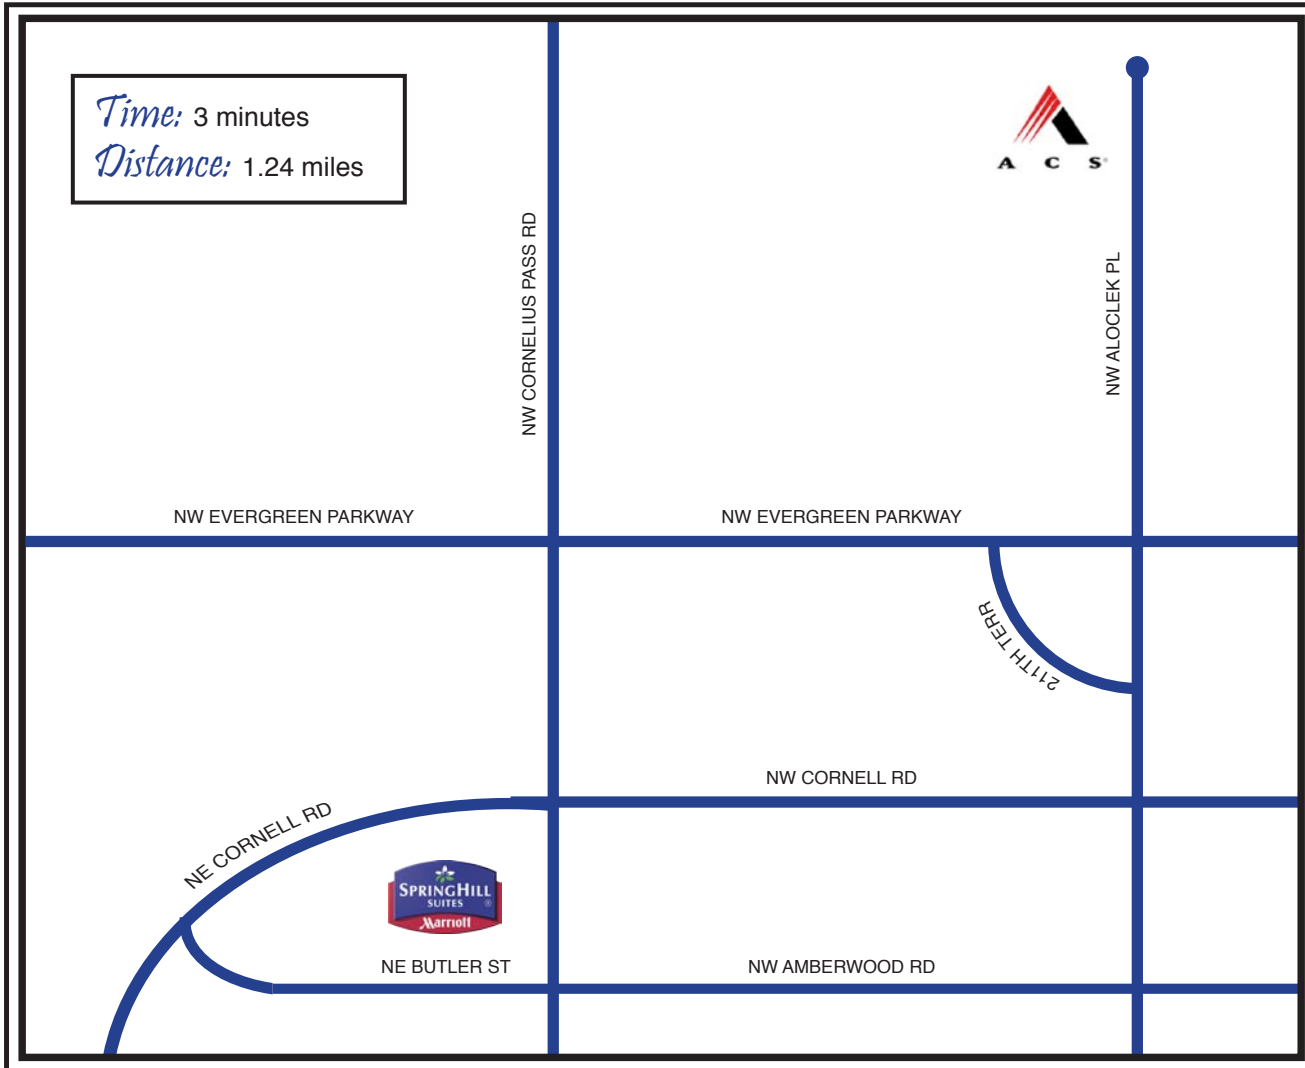

7351 NE BUTLER ST
HILLSBORO, OR 97124
(503) 547-0202

3935 NW ALOCLEK PL
HILLSBORO, OR 97124
(503) 533-5157

Directions: ACS

SpringHill Suites to ACS:

- From the hotel main entrance, make a RIGHT
- Turn RIGHT onto NE CORNELL RD
- Turn LEFT onto NW CORNELIUS PASS RD
- Turn RIGHT onto NW EVERGREEN PKWY
- Turn LEFT onto NW ALOCLEK PL
ACS will be on your left

ACS to SpringHill Suites:

- Turn RIGHT onto NW ALOCLEK PL
- Turn RIGHT onto NW EVERGREEN PKWY
- Turn LEFT onto NW CORNELIUS PASS RD
- Turn RIGHT onto NE BUTLER ST
SpringHill Suites will be on your right