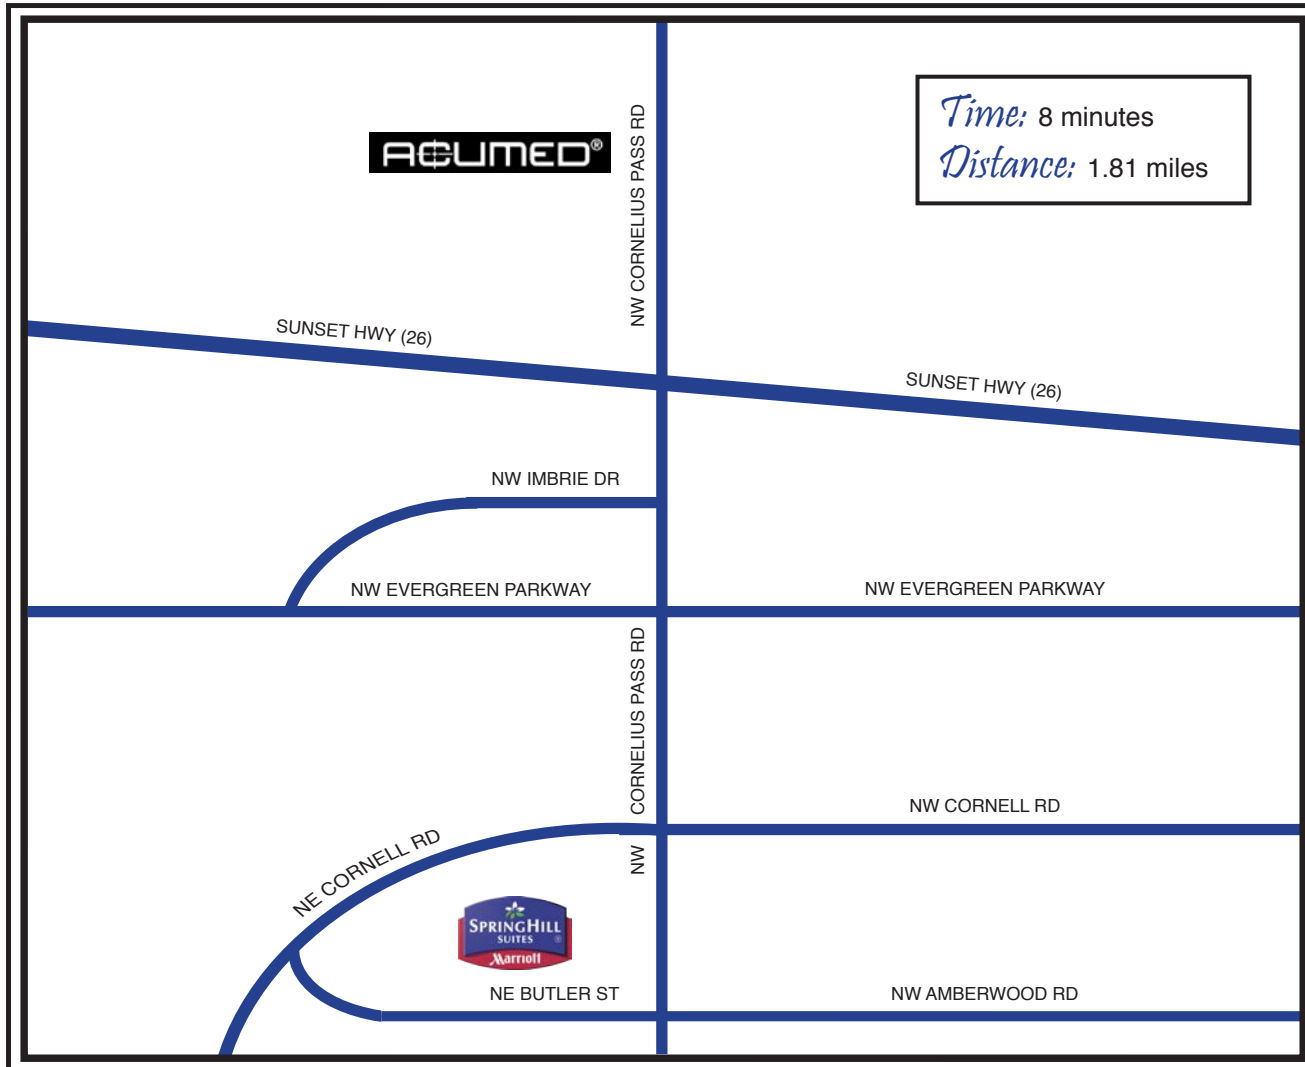

7351 NE BUTLER ST  
 HILLSBORO, OR 97124  
 (503) 547-0202

5885 NW CORNELIUS PASS RD  
 HILLSBORO, OR 97124  
 (503) 469-2760

*Directions: Acumed*

*Spring Hill Suites to Acumed:*

- From the hotel main entrance, make a RIGHT
- Turn RIGHT onto NE CORNELL RD
- Turn LEFT onto NW CORNELIUS PASS RD
- Follow NW CORNELIUS PASS RD for about 1.75 miles past HWY 26  
 Acumed will be on your LEFT

*Acumed to Spring Hill Suites:*

- Turn RIGHT onto NW CORNELIUS PASS RD
- Turn RIGHT onto NE BUTLER ST  
 Spring Hill Suites will be on your right