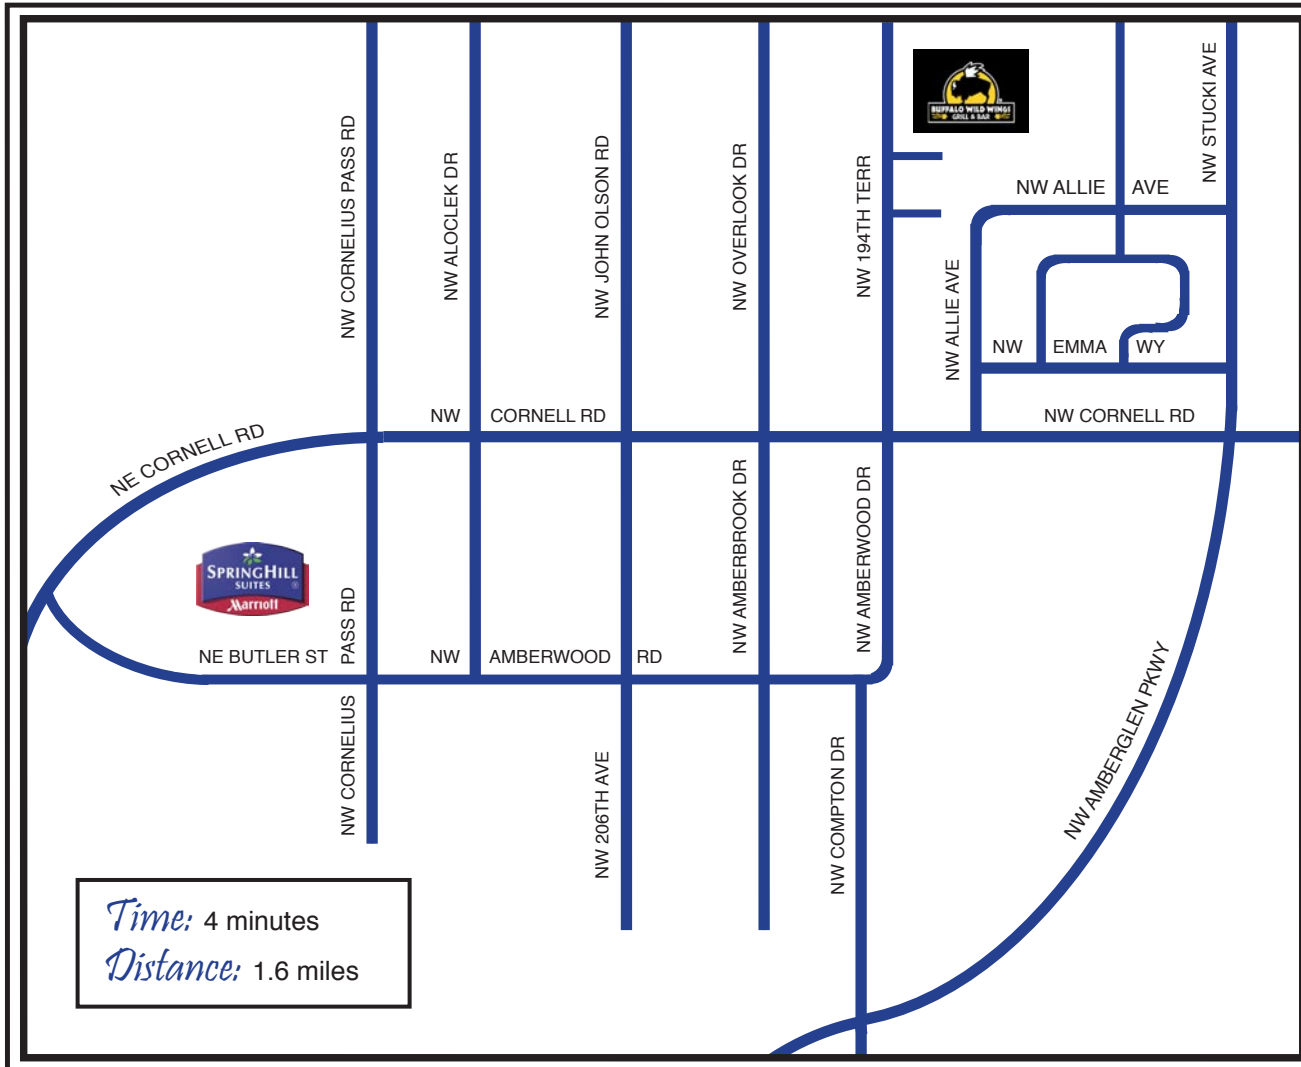

## Directions: Buffalo Wild Wings

### Spring Hill Suites to Buffalo Wild Wings:

- From the hotel main entrance, make a RIGHT
- Turn RIGHT onto NE CORNELL RD
- Turn LEFT onto NW 194TH TERR
- Turn RIGHT into the second parking lot entrance  
Buffalo Wild Wings will be on your left

### Buffalo Wild Wings to Spring Hill Suites:

- Start out going West toward NW 194TH TERR
- Turn LEFT onto NW 194TH TERR
- Turn RIGHT onto NE CORNELL RD
- Turn LEFT onto NW CORNELIUS PASS RD
- Turn RIGHT onto NE BUTLER ST  
Spring Hill Suites will be on your right