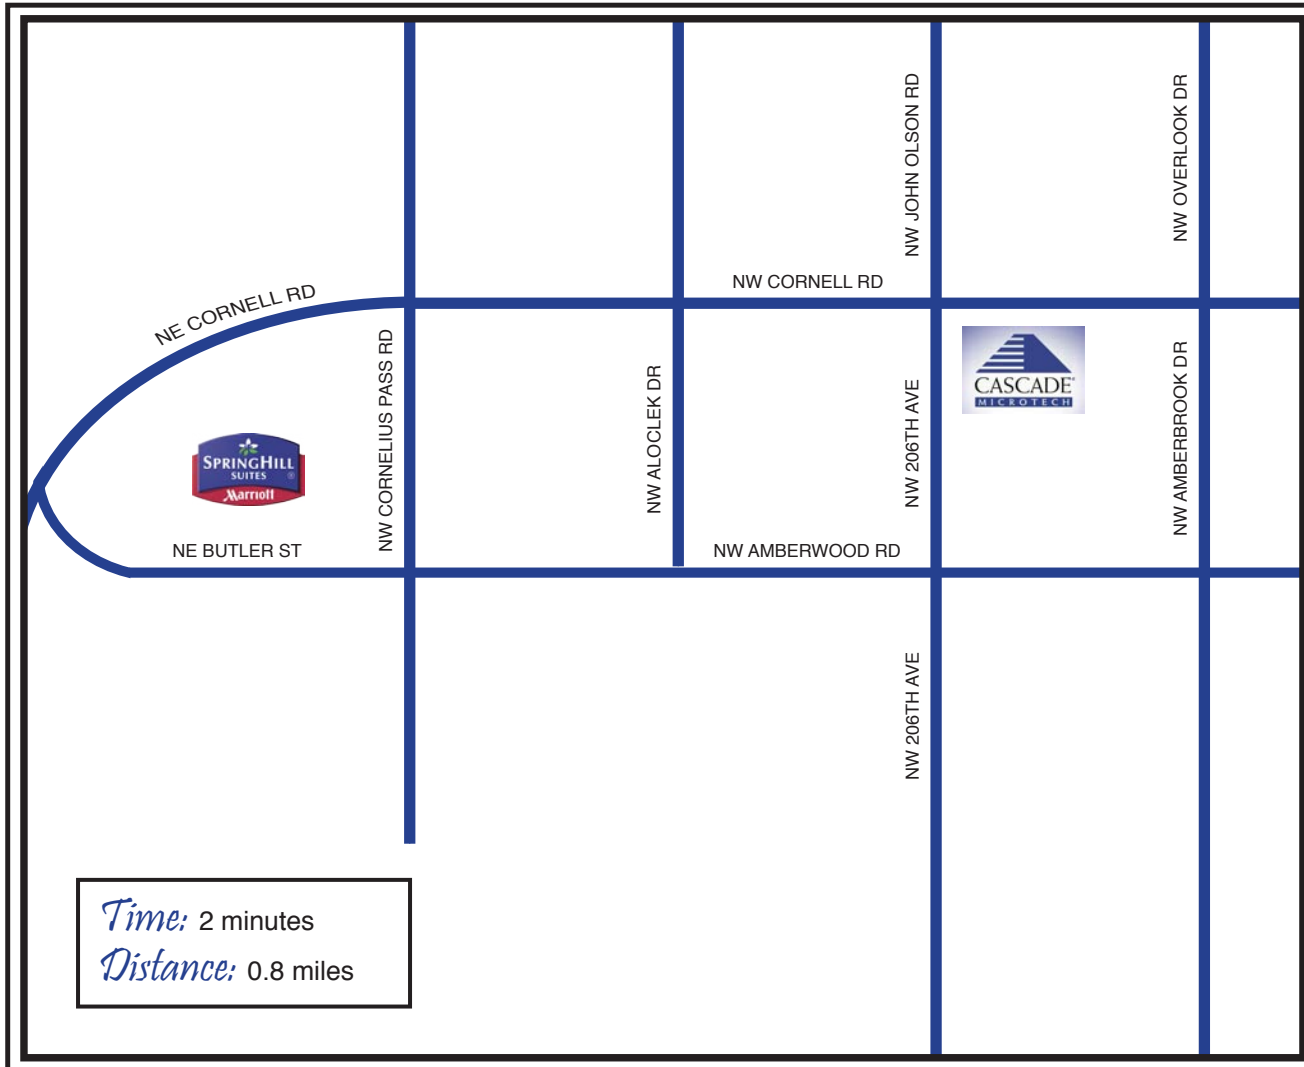

7351 NE BUTLER ST
 HILLSBORO, OR 97124
 (503) 547-0202

2430 NW 206TH AVE
 BEAVERTON, OR 97006
 (503) 601-1000

Directions: Cascade Microtech

SpringHill Suites to Cascade Microtech:

- From the hotel main entrance, make a RIGHT
- Turn RIGHT onto NE CORNELL RD
- Turn RIGHT onto NW 206TH AVE
 Cascade Microtech will be on your left

Cascade Microtech to SpringHill Suites:

- Start out going N on NW 206TH AVE
 (toward NW CORNELL RD)
- Turn LEFT onto NW CORNELL RD
- Turn LEFT onto NW CORNELIUS PASS RD
- Turn RIGHT onto NE BUTLER ST
 SpringHill Suites will be on your right

Time: 2 minutes
Distance: 0.8 miles