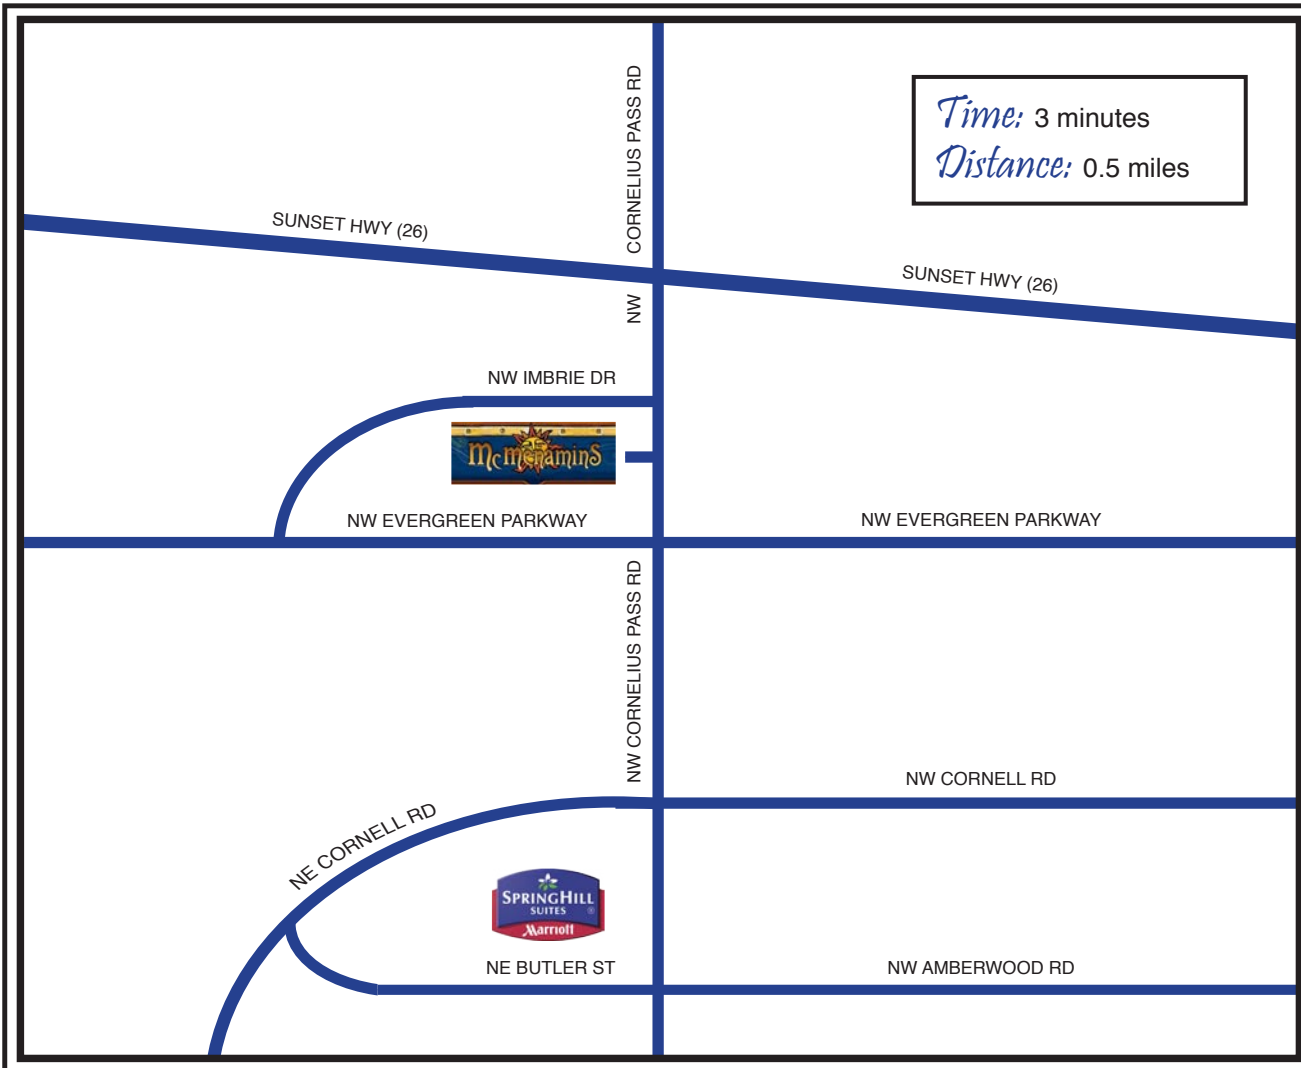

7351 NE BUTLER ST
 HILLSBORO, OR 97124
 (503) 547-0202

CORNELIUS PASS ROADHOUSE
 22115 NW IMBRIE DRIVE
 HILLSBORO, OR 97124

Directions: Cornelius Pass Roadhouse

Time: 3 minutes
Distance: 0.5 miles

Spring Hill Suites to Roadhouse:

- From the hotel main entrance, make a RIGHT
- Turn RIGHT onto NE CORNELL RD
- Turn LEFT onto NW CORNELIUS PASS RD
- Turn LEFT into the Cornelius Pass Roadhouse parking lot just before IMBRIE DR

Roadhouse to Spring Hill Suites:

- Turn RIGHT onto NW CORNELIUS PASS RD
- Turn RIGHT onto NE BUTLER ST
 Spring Hill Suites will be on your right