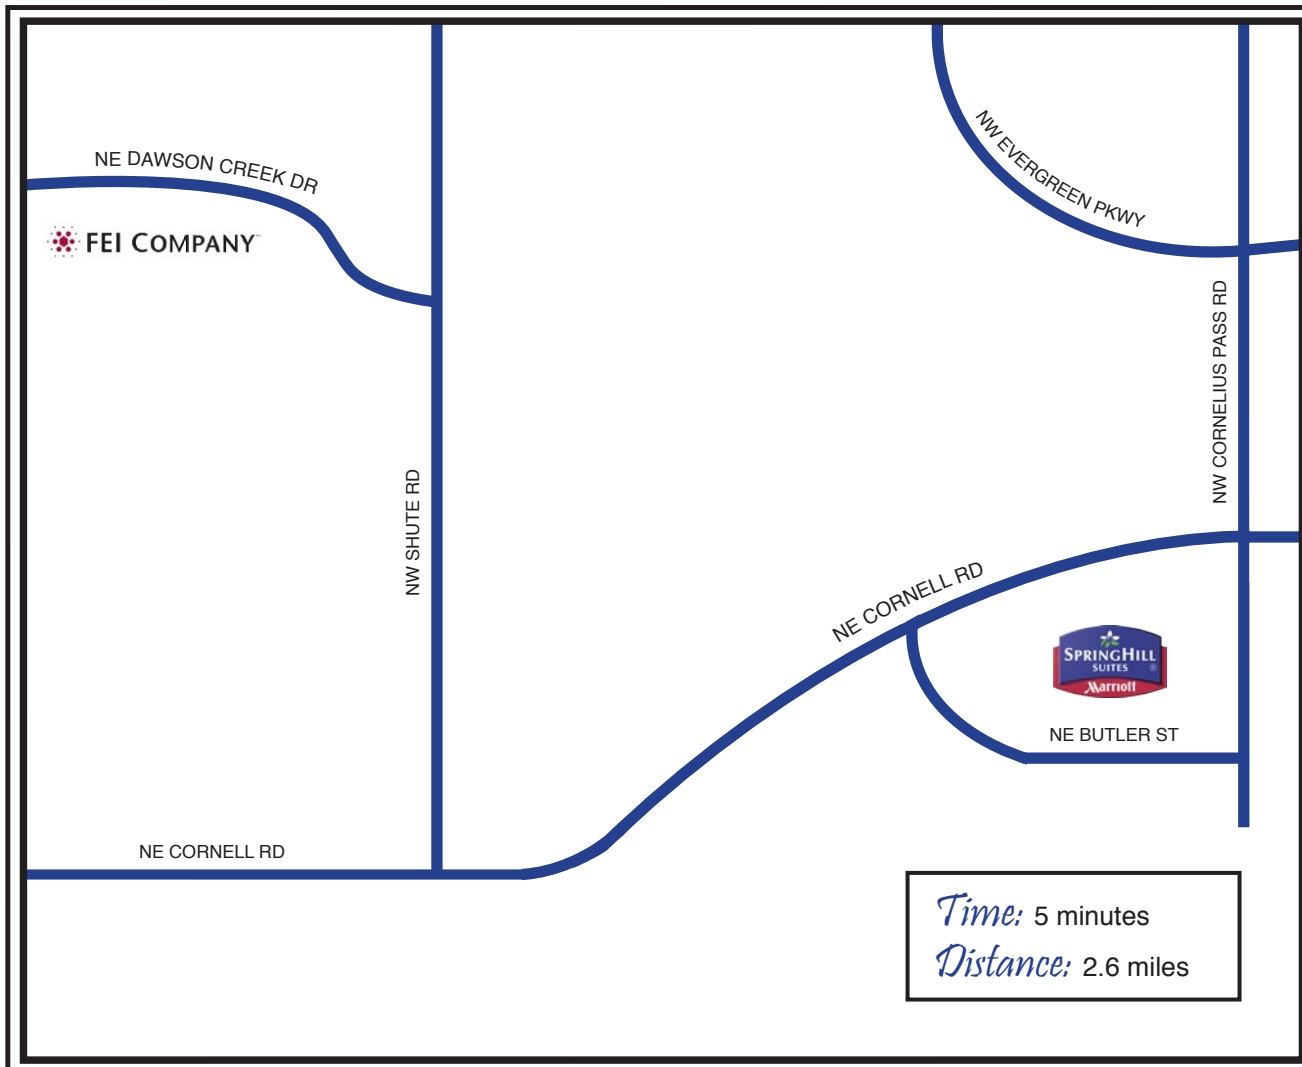

7351 NE BUTLER ST
HILLSBORO, OR 97124
(503) 547-0202

5350 NE DAWSON CREEK DR
HILLSBORO, OR 97124
(503) 726-7500

Directions: FEI Company

SpringHill Suites to FEI Company:

- From the hotel main entrance, make a LEFT
- Turn RIGHT onto NE BUTLER ST
- Turn LEFT onto NE CORNELL RD
- Turn RIGHT onto NE SHUTE RD
- Turn LEFT onto NE DAWSON CREEK DR
FEI Company will be on your left

FEI Company to SpringHill Suites:

- Turn RIGHT onto NE DAWSON CREEK DR
- Follow until NE SHUTE RD
- Turn RIGHT onto NE SHUTE RD
- Turn LEFT onto NE CORNELL RD
- Turn RIGHT onto NE BUTLER ST
SpringHill Suites will be on your left