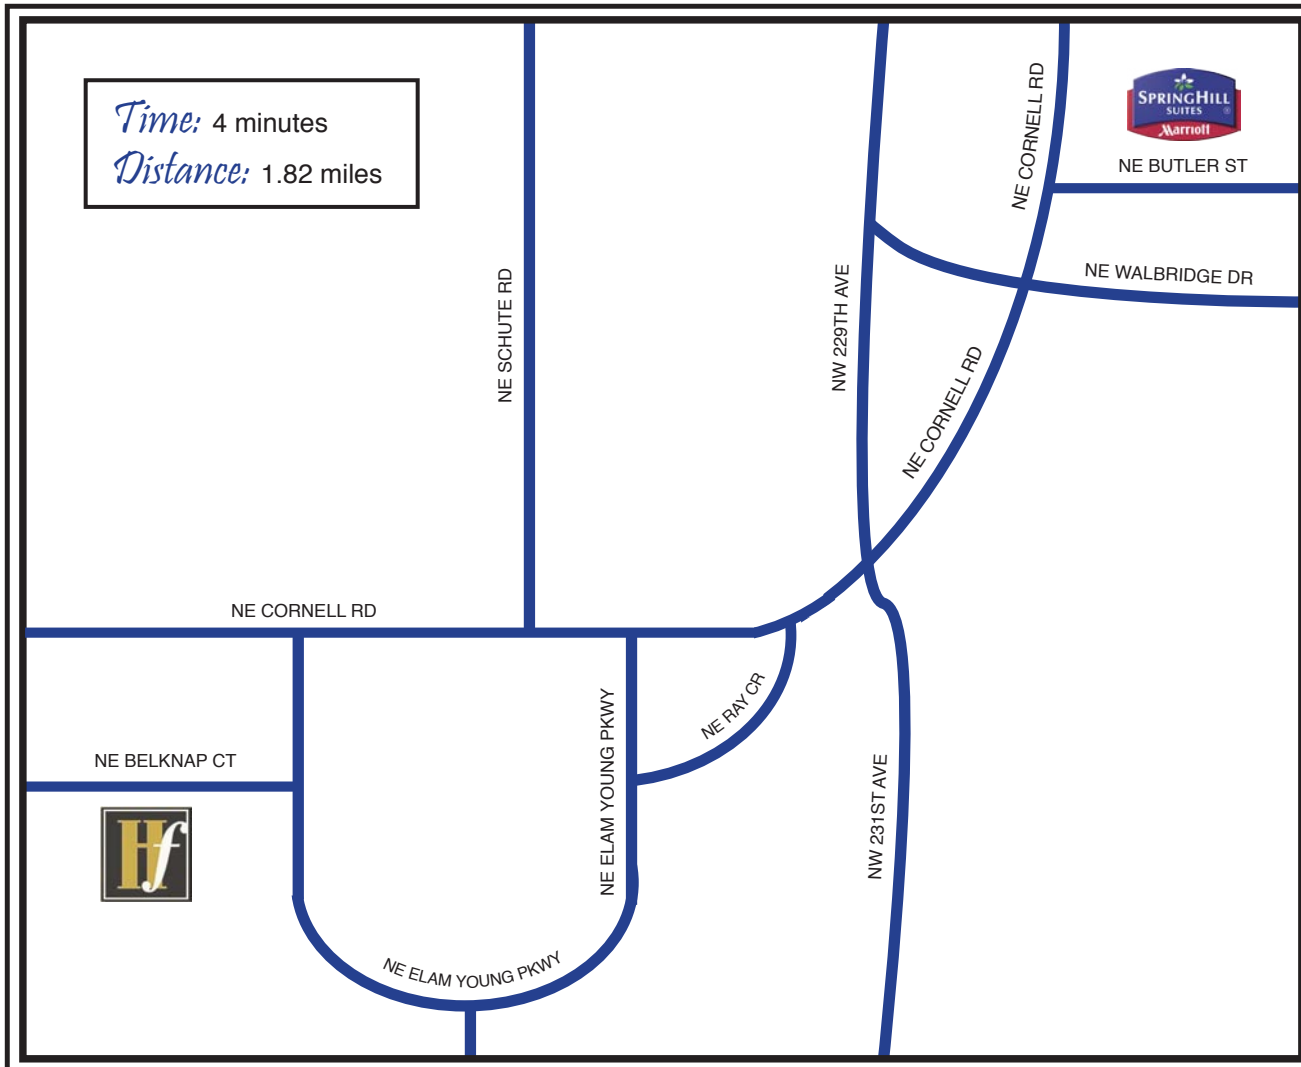

## Directions: Hawthorne Farm Athletic Club

### SpringHill Suites to HFAC:

- From the hotel main entrance, make a LEFT
- Turn RIGHT onto NE BUTLER ST
- Turn LEFT onto NE CORNELL RD
- Turn LEFT onto NE ELAM YOUNG PKWY
- Turn RIGHT onto NE BELKNAP CT
- Turn LEFT into the parking lot of Hawthorne Farm Athletic Club

### HFAC to SpringHill Suites:

- Turn RIGHT onto NE BELKNAP CT (toward NE ELAM YOUNG PKWY)
- Turn LEFT onto NE ELAM YOUNG PKWY
- Turn RIGHT onto NE CORNELL RD
- Turn RIGHT onto NE BUTLER ST  
SpringHill Suites will be on your left