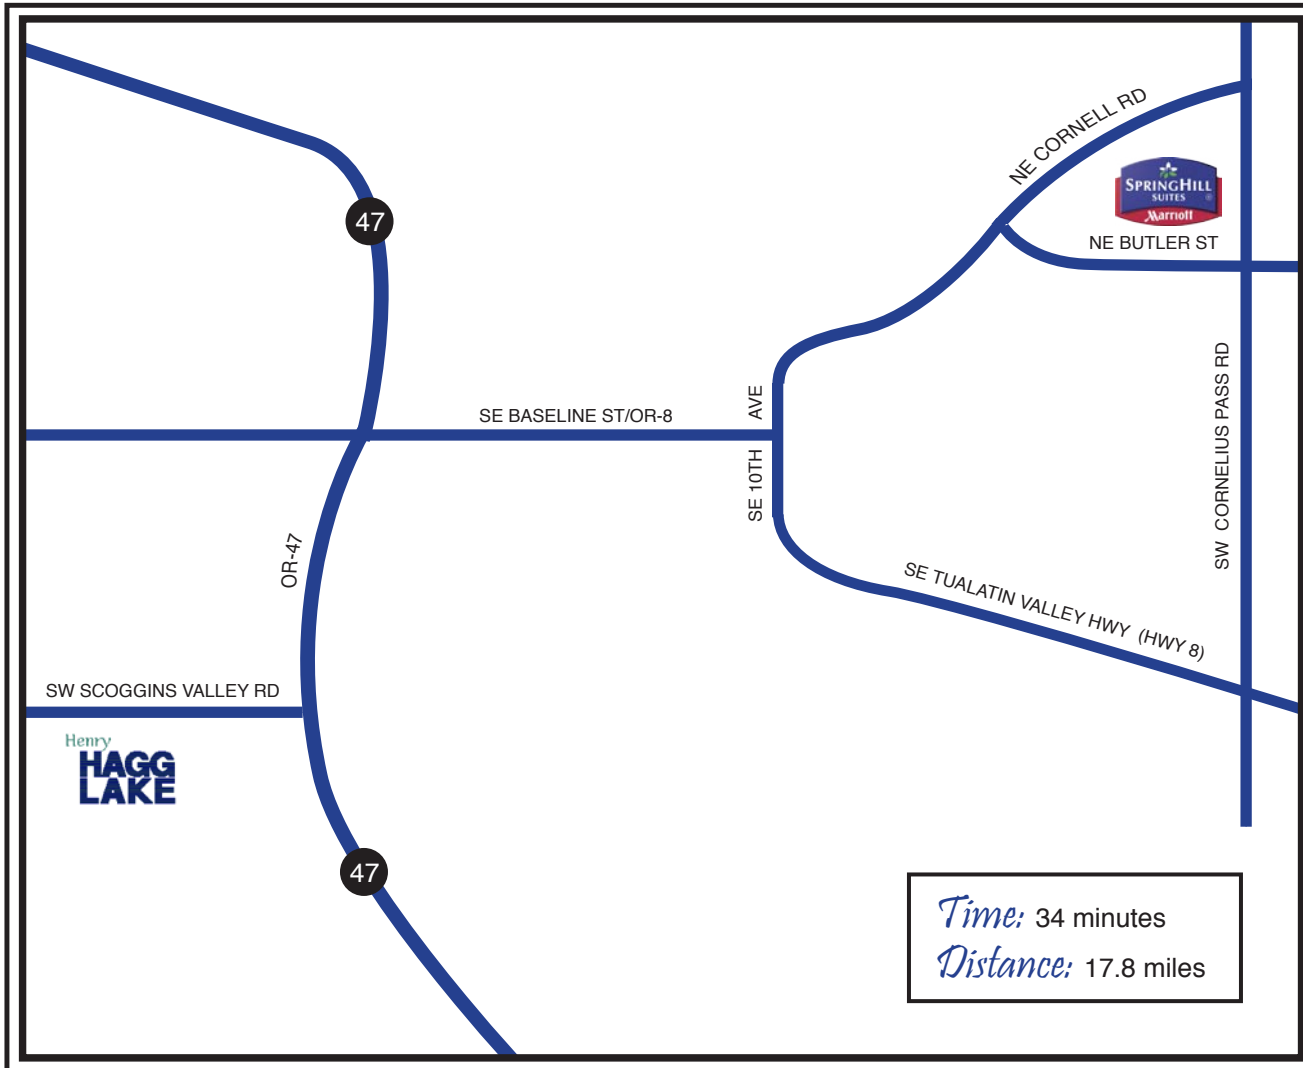

7351 NE BUTLER ST
HILLSBORO, OR 97124
(503) 547-0202

50250 SW SCOGGINS VALLEY RD
GASTON, OR 97124
(503) 846-8715

Directions: Scoggins Valley Park/Henry Hagg Lake

Spring Hill Suites to Park & Lake:

- From the hotel main entrance, make a LEFT
- Turn RIGHT onto NE BUTLER ST
- Turn LEFT onto NE CORNELL RD (NE Cornell Rd becomes SE 10th Ave)
- Turn RIGHT onto SE BASELINE ST/OR-8 W (continue to follow OR-8 W)
- Turn LEFT onto OR-47/TUALATIN VALLEY HWY
- Turn RIGHT onto SW SCOGGINS VALLEY RD
Scoggins Valley Park & Henry Hagg Lake will be on your left

Park & Lake to Spring Hill Suites:

- Start out going S on SW SCOGGINS VALLEY RD (toward STIMSON MAINLINE RD)
- Turn LEFT onto OR-47
- Turn RIGHT at OR-8/PACIFIC AVE (continue to follow OR-8)
- Turn RIGHT at SE 10TH AVE/OR-8 (SE 10th Ave becomes SW Tualatin Valley Hwy)
- Turn LEFT onto SW CORNELIUS PASS RD
- Turn LEFT onto NE BUTLER ST
Spring Hill Suites will be on your right