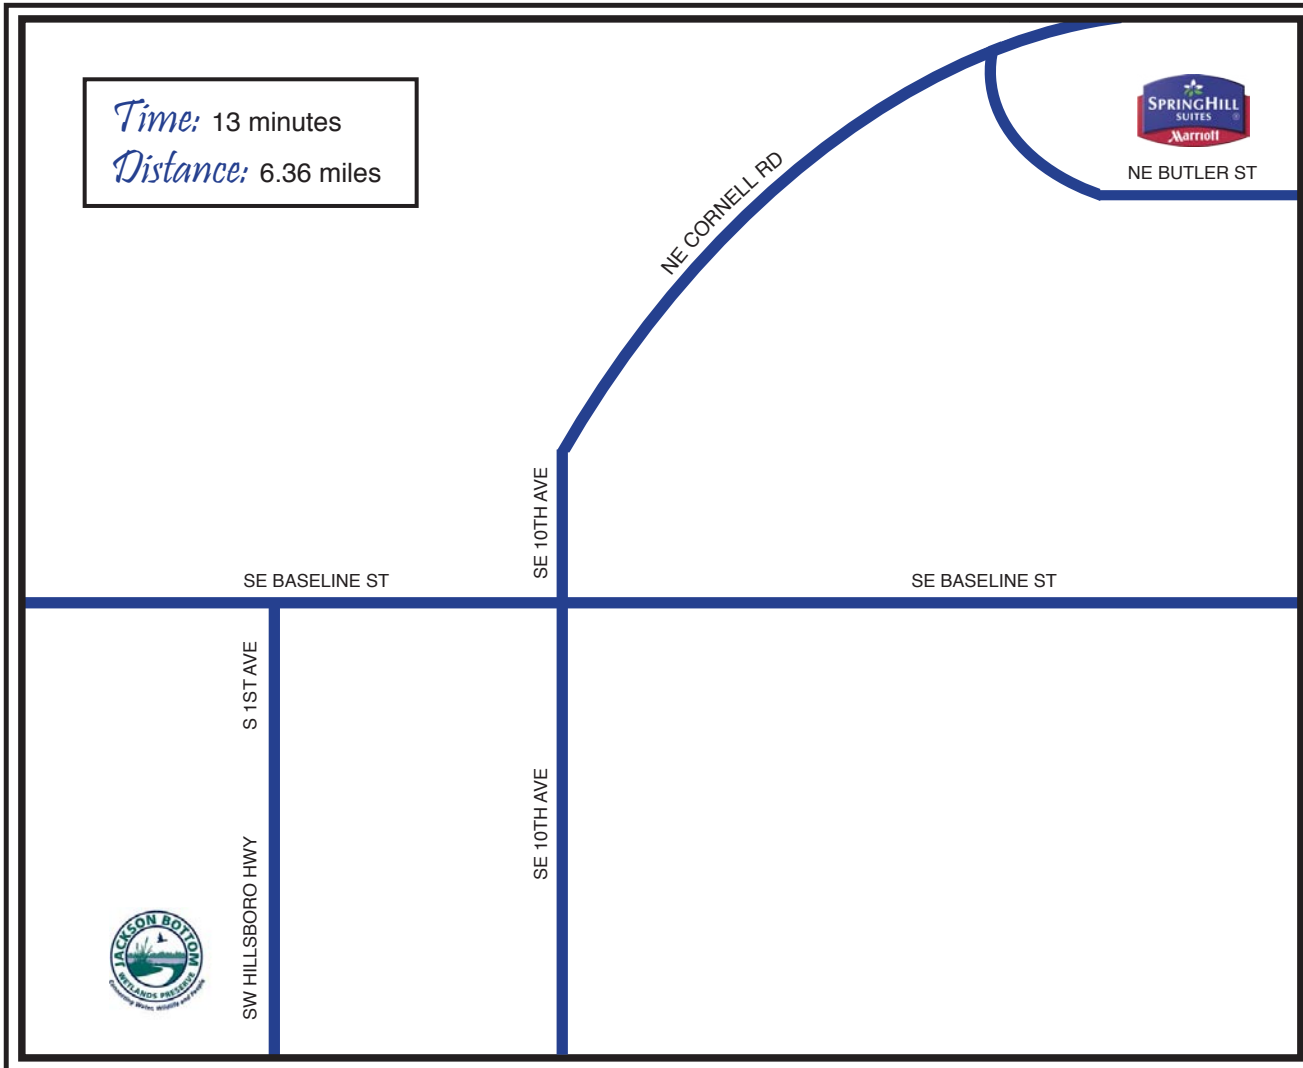

## Directions: Jackson Bottom Wetland Reserve

### Spring Hill Suites to Jackson Bottom,

- From the hotel main entrance, make a LEFT
- Turn RIGHT onto NE BUTLER ST
- Turn LEFT onto NE CORNELL RD  
NE CORNELL RD becomes SE 10TH AVE
- Turn RIGHT onto SE BASELINE ST/OR-8 W
- Turn LEFT onto S 1ST AVE/OR-219  
Continue to follow OR-219  
Jackson Bottom Wetland Reserve will be on your right

### Jackson Bottom to Spring Hill Suites:

- Start out going N on SW HILLSBORO HWY/OR-219  
(toward SW WOOD ST)  
Continue to follow OR-219
- Turn RIGHT onto SE OAK ST/OR-8 E
- Turn LEFT onto SE 10TH AVE/OR-8  
SE 10TH AVE becomes NE CORNELL RD
- Turn RIGHT onto NE BUTLER ST  
Spring Hill Suites will be on your right