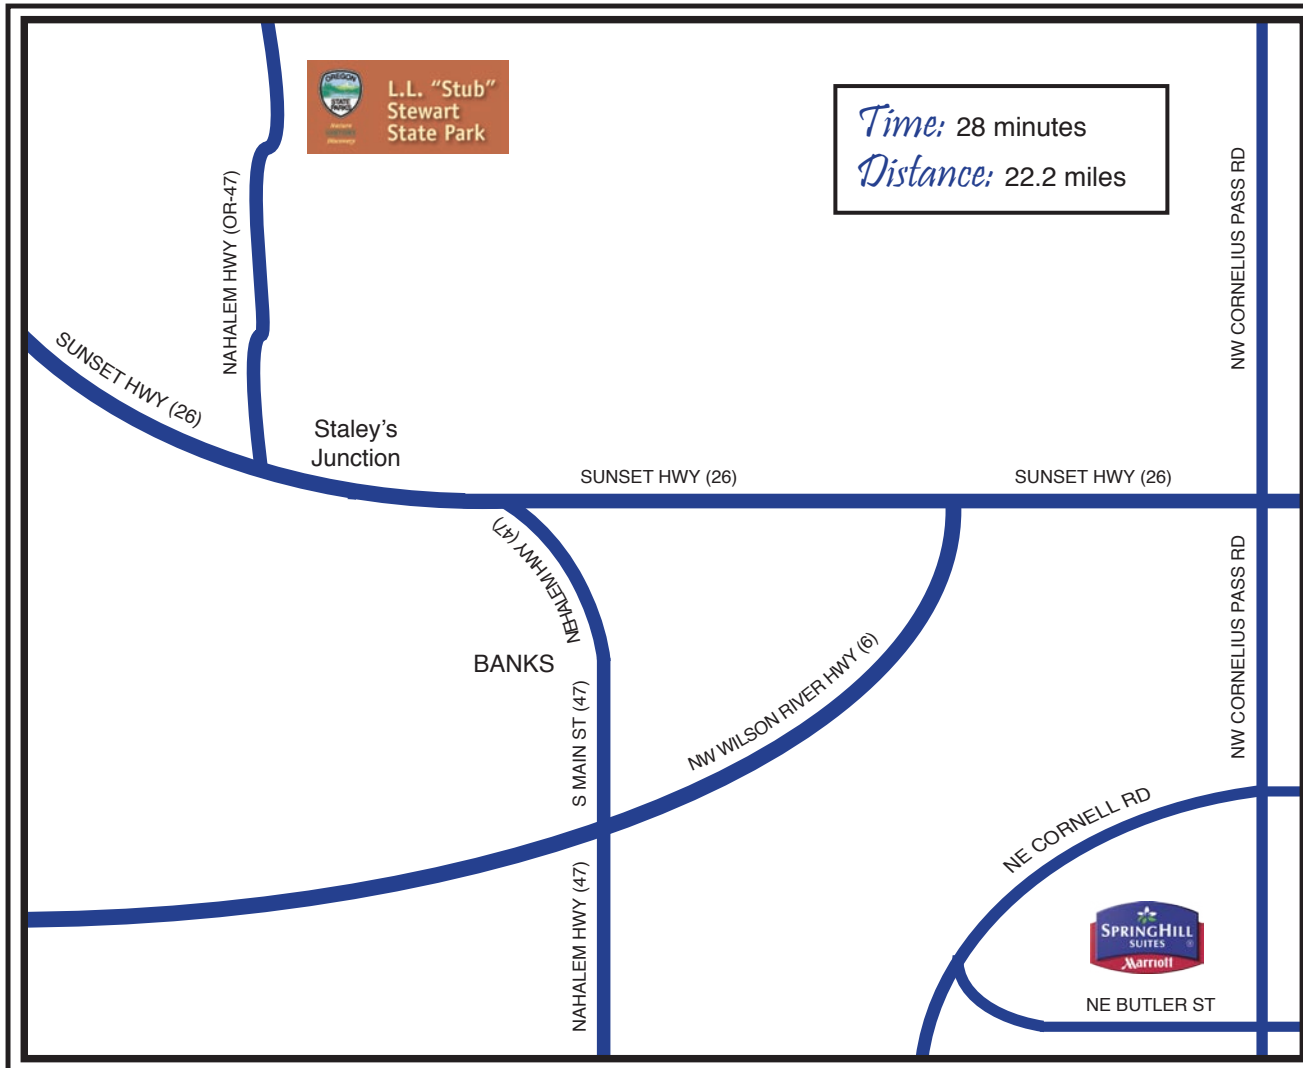

7351 NE BUTLER ST
HILLSBORO, OR 97124
(503) 547-0202

30380 NW HWY 47
BUXTON, OR 97109
(503) 324-0606

Directions: L.L. Stub Stewart State Park

Spring Hill Suites to L.L. Stub Stewart:

- From the hotel main entrance, make a RIGHT
- Turn RIGHT onto NE CORNELL RD
- Turn LEFT onto NW CORNELIUS PASS RD
- Turn LEFT onto US-26 W via the ramp on the LEFT (toward Oregon Coast)
- Take OR-47/NAHALEM HWY
L.L. Stub Stewart State Park will be on your right

L.L. Stub Stewart to Spring Hill Suites:

- Go SOUTH on OR-47 (toward NW Nowakowski Rd)
- Turn LEFT at OR-47/US 26 (Continue to follow US 26)
- Take Exit 62 toward Cornelius Pass/W Union
- Turn RIGHT onto CORNELIUS PASS RD
- Turn RIGHT onto BUTLER ST
Spring Hill Suites will be on your right