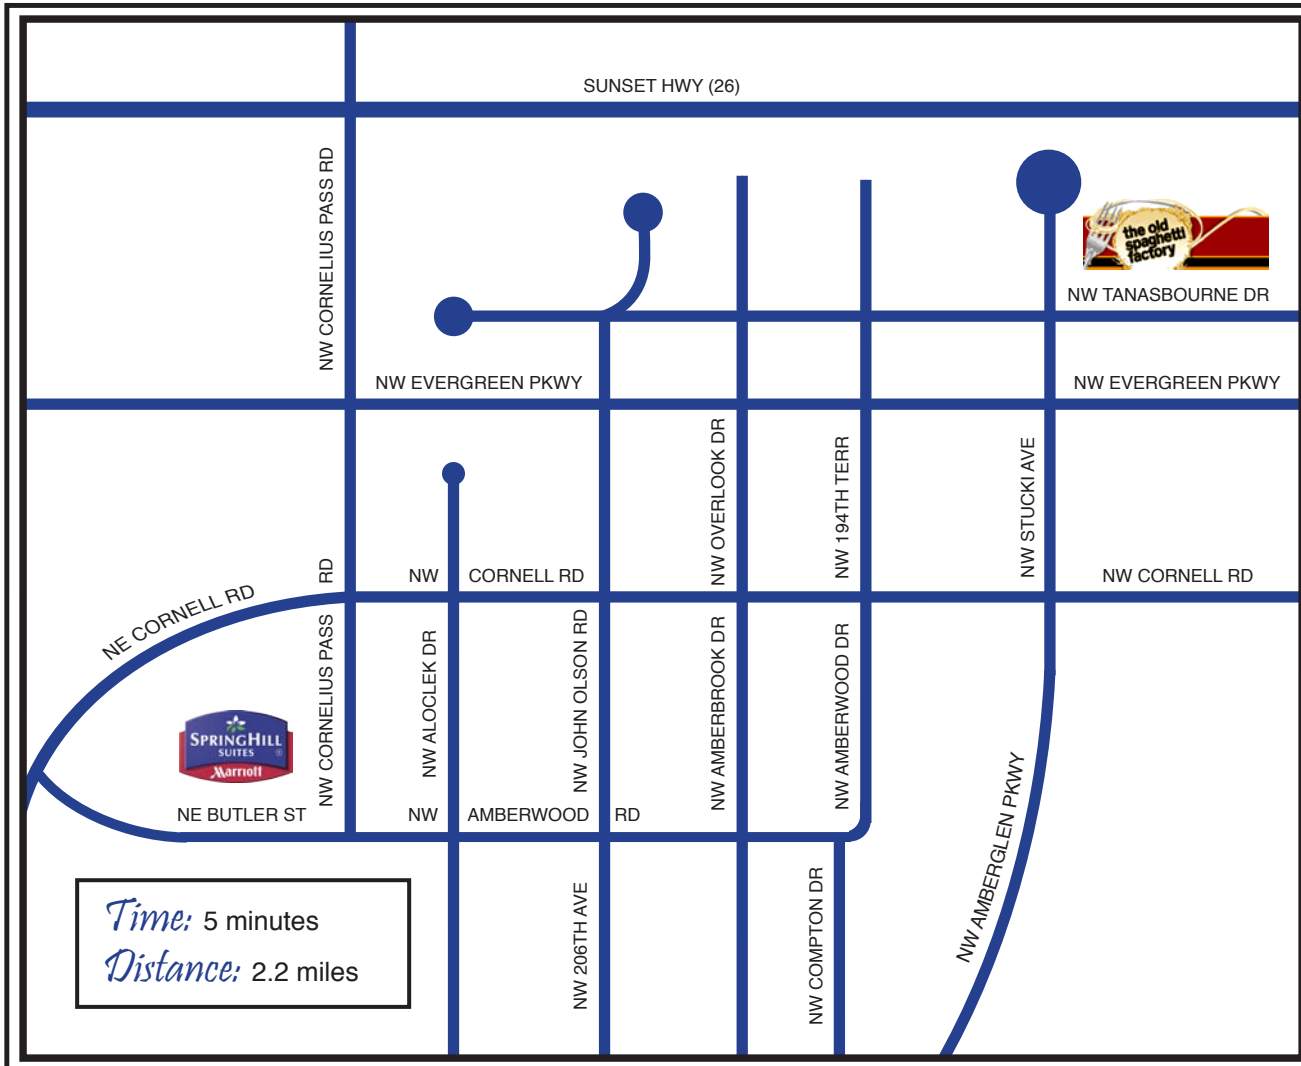

7351 NE BUTLER ST
 HILLSBORO, OR 97124
 (503) 547-0202

18925 NW TANASBOURNE DR
 HILLSBORO, OR 97124
 (503) 617-7614

Directions: Old Spagetti Factory

Spring Hill Suites to Old Spagetti Factory:

- From the hotel main entrance, make a RIGHT
- Turn RIGHT onto NE CORNELL RD
- Turn LEFT onto NW STUCKI AVE
- Turn RIGHT onto NW TANASBOURNE DR
 Old Spagetti Factory will be on your left

Old Spagetti Factory to Spring Hill Suites:

- Turn RIGHT onto NW TANASBOURNE DR
- Turn LEFT onto NW STUCKI AVE
- Turn RIGHT onto NE CORNELL RD
- Turn LEFT onto NW CORNELIUS PASS RD
- Turn RIGHT onto NE BUTLER ST
 Spring Hill Suites will be on your right