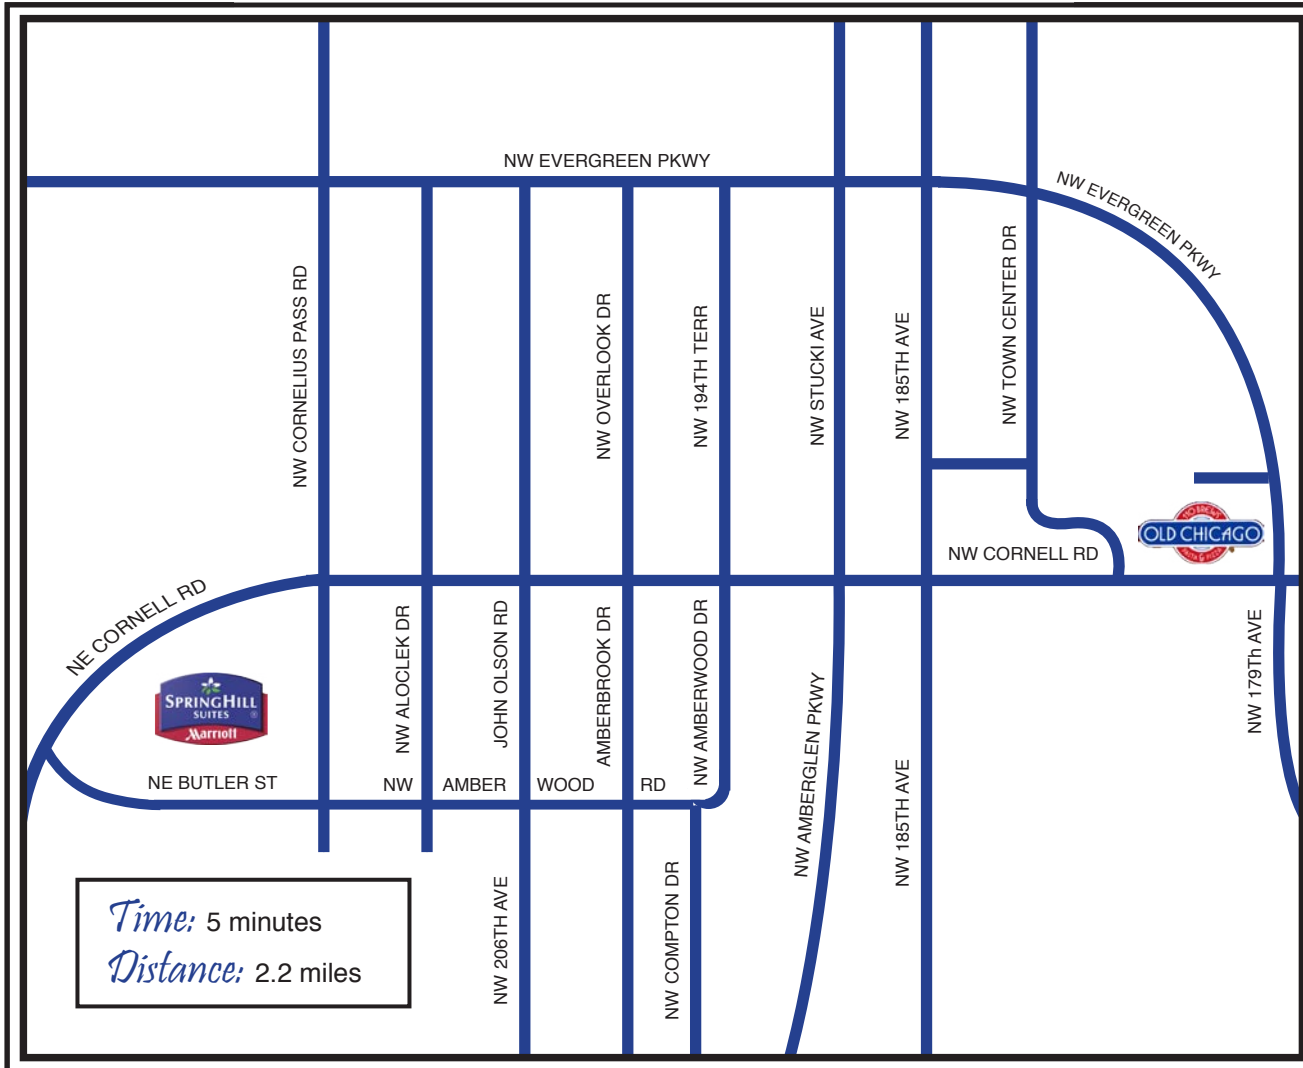

7351 NE BUTLER ST
 HILLSBORO, OR 97124
 (503) 547-0202

17960 NW EVERGREEN PKWY
 BEAVERTON, OR 97006

Directions: Old Chicago

Time: 5 minutes
Distance: 2.2 miles

Spring Hill Suites to Old Chicago:

- From the hotel main entrance, make a RIGHT
- Turn RIGHT onto NE CORNELL RD
- Turn LEFT onto NW EVERGREEN PKWY
- Take 1st LEFT into parking lot
 Old Chicago will be immediately on your left

Old Chicago to Spring Hill Suites:

- Turn RIGHT onto NW EVERGREEN PKWY
- Turn RIGHT onto NW CORNELL RD
- Turn LEFT onto NW CORNELIUS PASS RD
- Turn RIGHT onto NE BUTLER ST
 Spring Hill Suites will be on your right