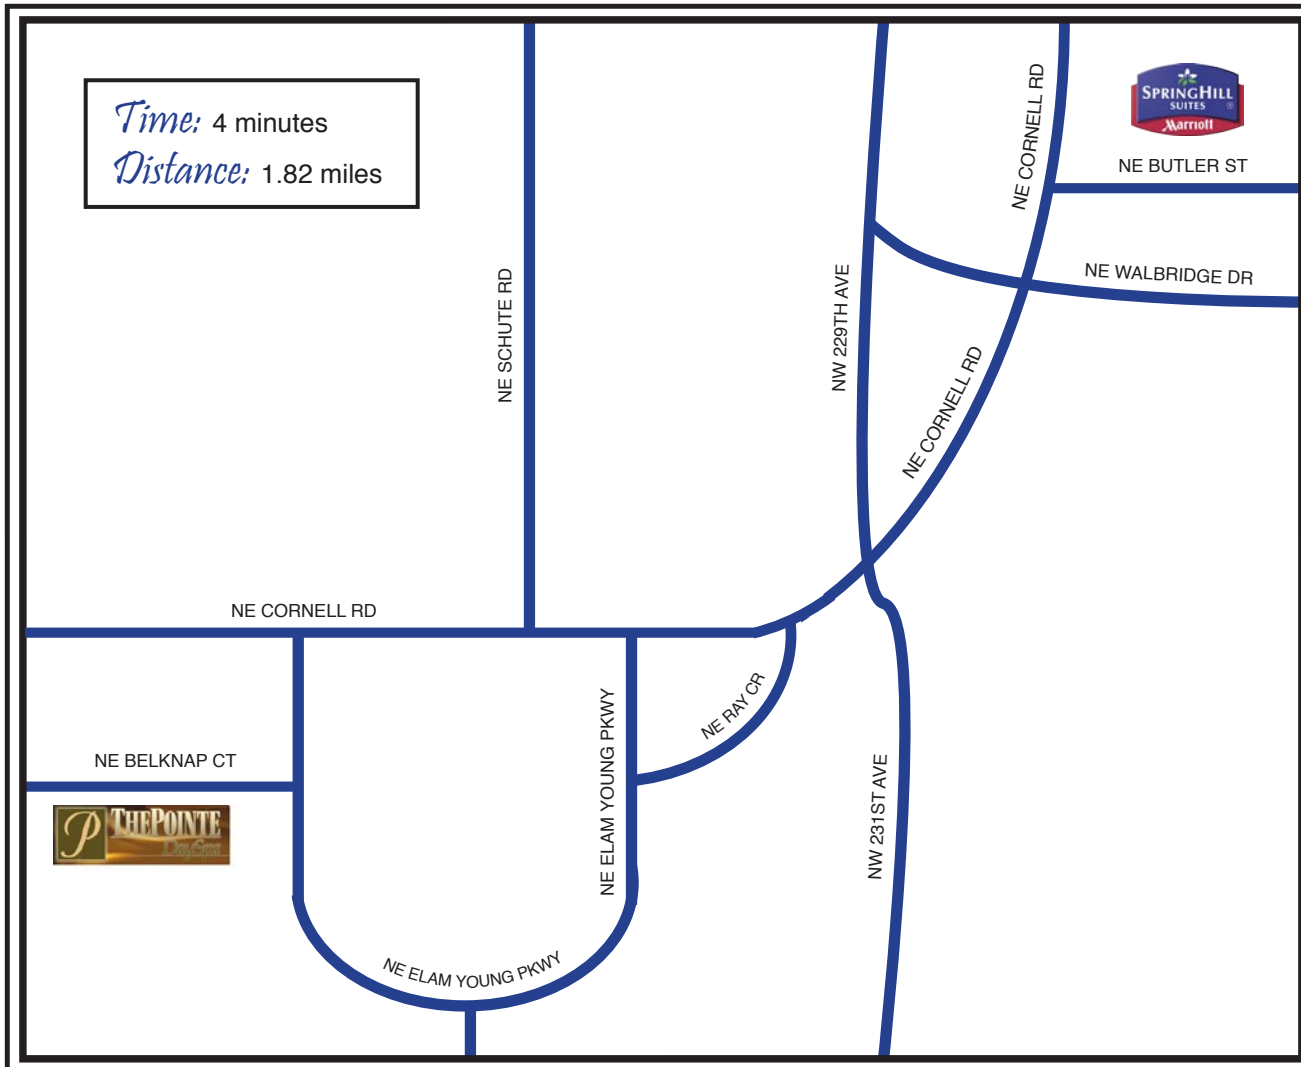

7351 NE BUTLER ST
HILLSBORO, OR 97124
(503) 547-0202

4800 NE BELKNAP CT
HILLSBORO, OR 97124
(503) 640-6404

Directions to Pointe Day Spa

SpringHill Suites to Pointe Day Spa:

- From the hotel main entrance, make a LEFT
- Turn RIGHT onto NE BUTLER ST
- Turn LEFT onto NE CORNELL RD
- Turn LEFT onto NE ELAM YOUNG PKWY
- Turn RIGHT onto NE BELKNAP CT
- Turn LEFT into the parking lot of Hawthorne Farm Athletic Club
Pointe Day Spa is in HFAC

Pointe Day Spa to SpringHill Suites:

- Turn RIGHT onto NE BELKNAP CT (toward NE ELAM YOUNG PKWY)
- Turn LEFT onto NE ELAM YOUNG PKWY
- Turn RIGHT onto NE CORNELL RD
- Turn RIGHT onto NE BUTLER ST
SpringHill Suites will be on your left