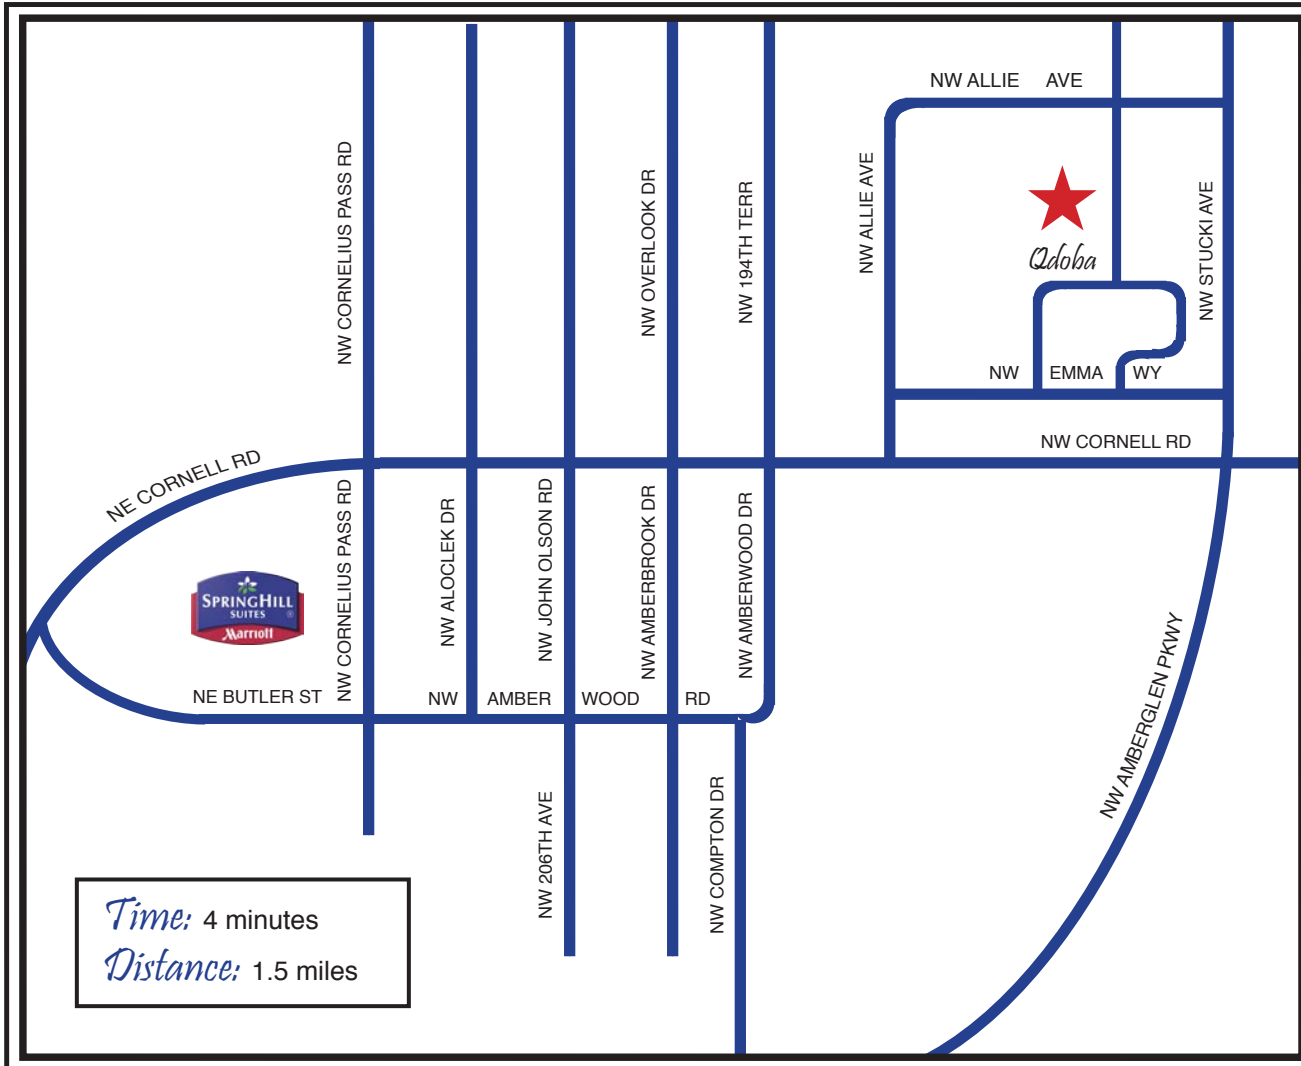

7351 NE BUTLER ST
HILLSBORO, OR 97124
(503) 547-0202

Qdoba Mexican Grill

2288 NW ALLIE AVE
HILLSBORO, OR 97124
(503) 645-2244

Directions: Qdoba Mexican Grill

SpringHill Suites to Qdoba:

- From the hotel main entrance, make a RIGHT
- Turn RIGHT onto NE CORNELL RD
- Turn LEFT onto NW STUCKI AVE
- Turn LEFT onto NW ALLIE AVE
Qdoba Mexican Grill will be on your left

Qdoba to SpringHill Suites:

- Start out going East on NW ALLIE AVE
- Turn RIGHT onto NW STUCKI AVE
- Turn RIGHT onto NW CORNELL RD
- Turn LEFT onto NW CORNELIUS PASS RD
- Turn RIGHT onto NE BUTLER ST
SpringHill Suites will be on your right