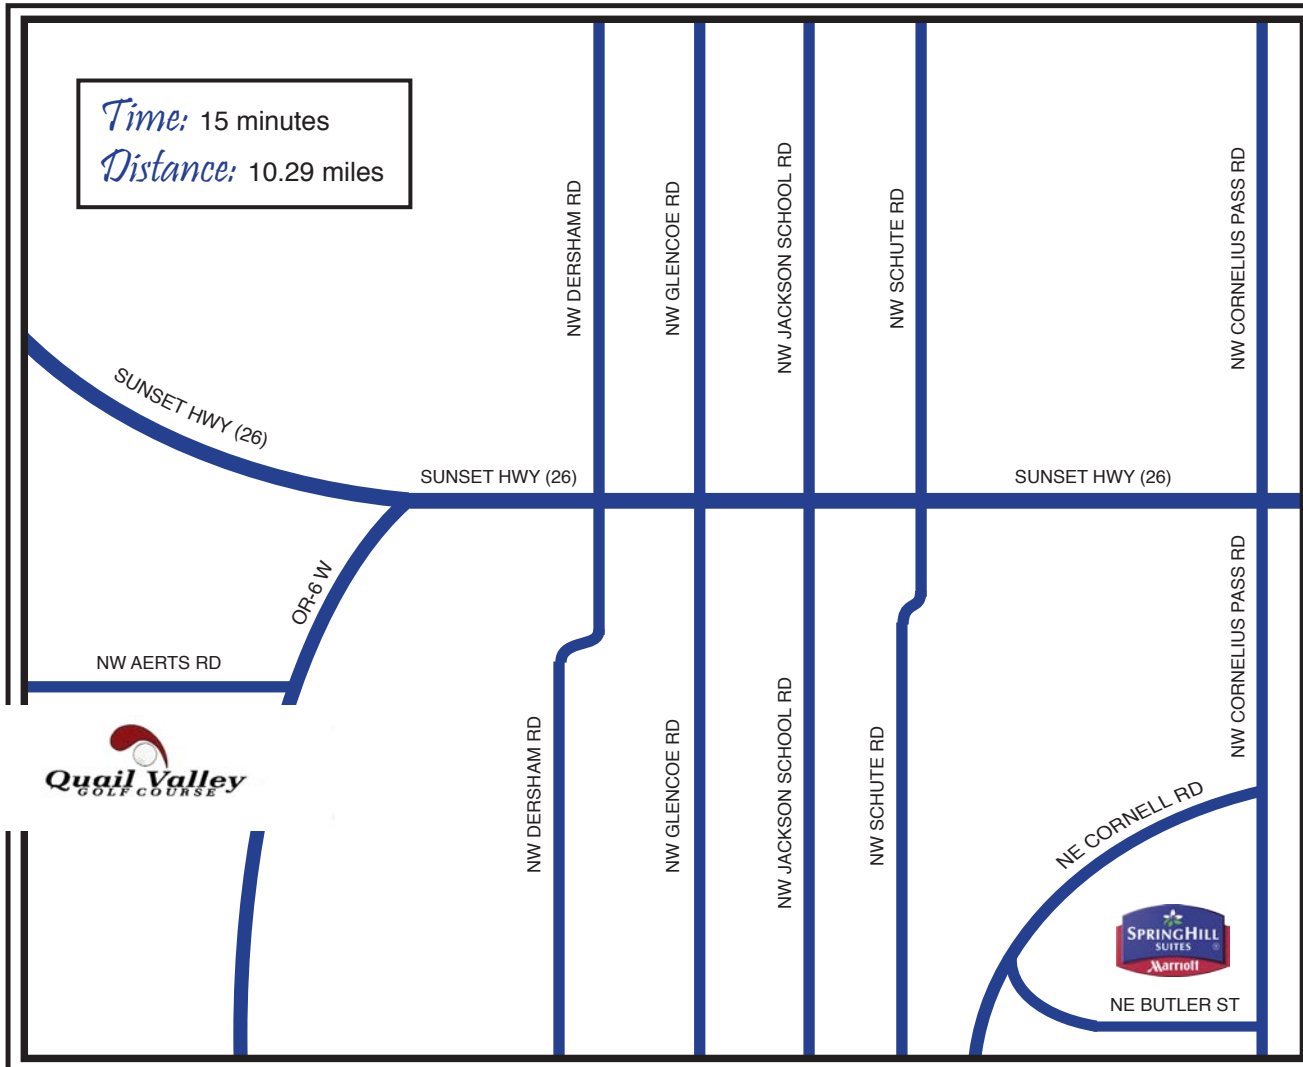

## Directions: Quail Valley Golf Course

### Spring Hill Suites to Quail Valley:

- From the hotel main entrance, make a RIGHT
- Turn RIGHT onto NE CORNELL RD
- Turn LEFT onto NW CORNELIUS PASS RD
- Merge onto US-26 W via the ramp on the LEFT (toward Oregon Coast)
- Take OR-6 W/NW WILSON RIVER HWY (toward Banks/Tillamook/Forest Grove)
- Turn RIGHT onto NW AERTS RD  
Quail Valley Golf Course will be on your left

### Quail Valley to Spring Hill Suites:

- Go SOUTH on NW AERTS RD (toward NW WASHINGTON AVE)
- Turn LEFT onto OR-6 E/NW WILSON RIVER HWY (OR-6 E/WILSON RIVER HWY becomes US-26 E)
- Take EXIT 62 (toward CORNELIUS PASS/WEST UNION)
- Turn RIGHT onto CORNELIUS PASS ROAD
- Turn RIGHT onto BUTLER ST  
Spring Hill Suites will be on your right