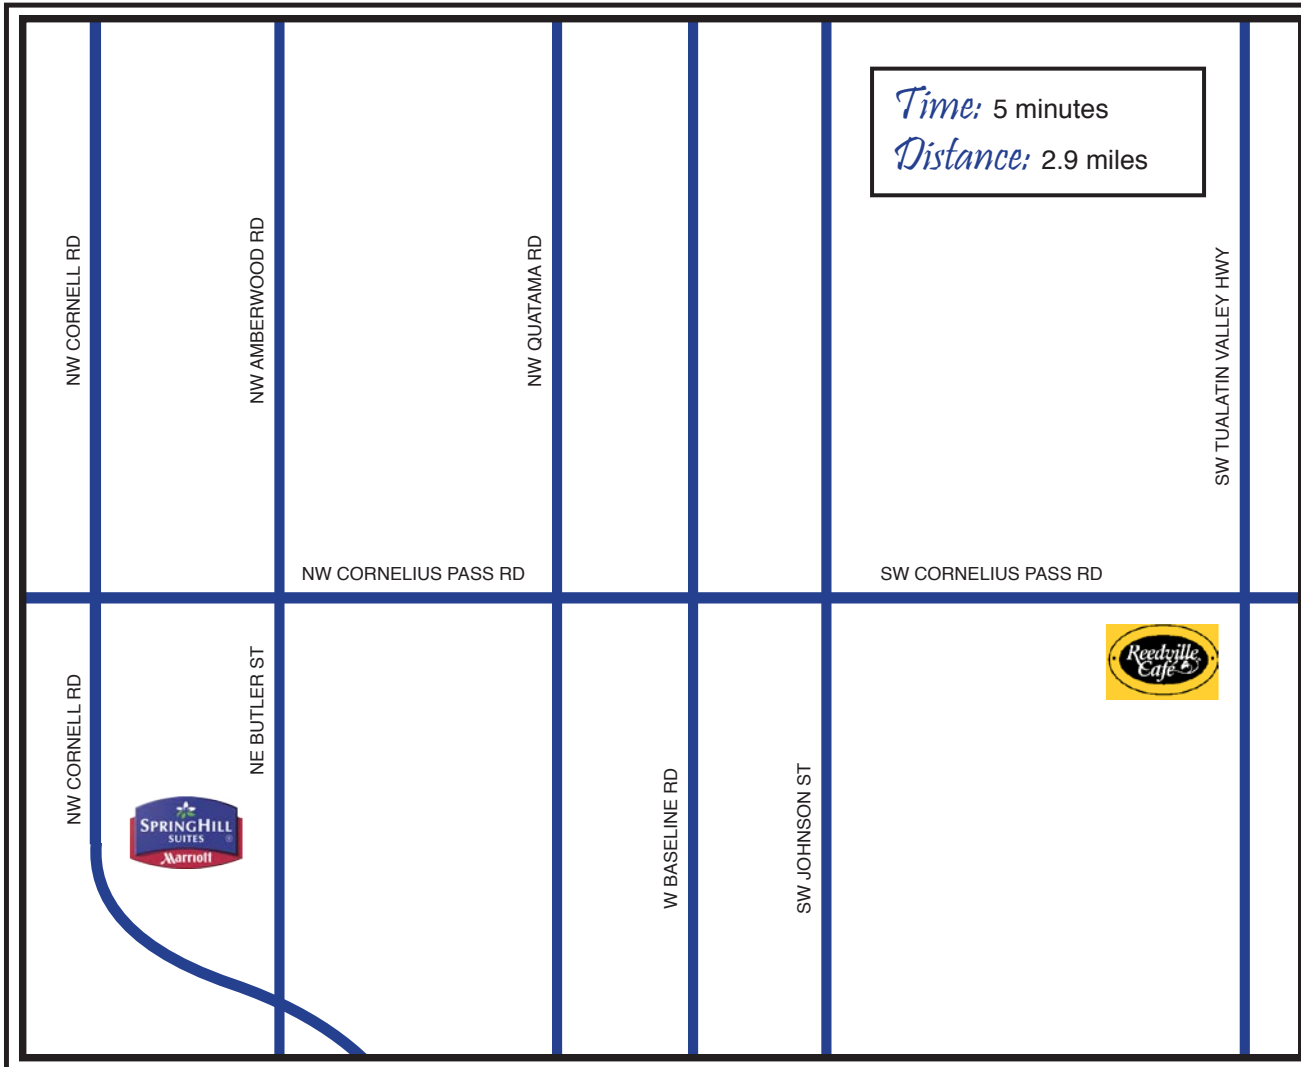

## Directions: Reedville Cafe

*Time:* 5 minutes  
*Distance:* 2.9 miles

### *Spring Hill Suites to the Reedville Cafe:*

- From the hotel main entrance, make a LEFT
  - Turn LEFT onto NE BUTLER ST
  - Make a RIGHT on NW CORNELIUS PASS RD
  - Turn RIGHT onto SW TUALATIN VALLEY HWY/  
(HWY 8)
- Reedville Cafe will be on your right

### *Reedville Cafe to Spring Hill Suites:*

- Turn LEFT onto SW TUALATIN VALLEY HWY/  
(HWY 8)
  - Turn LEFT onto NW CORNELIUS PASS RD
  - Turn LEFT onto NE BUTLER ST
- Spring Hill Suites will be on your right