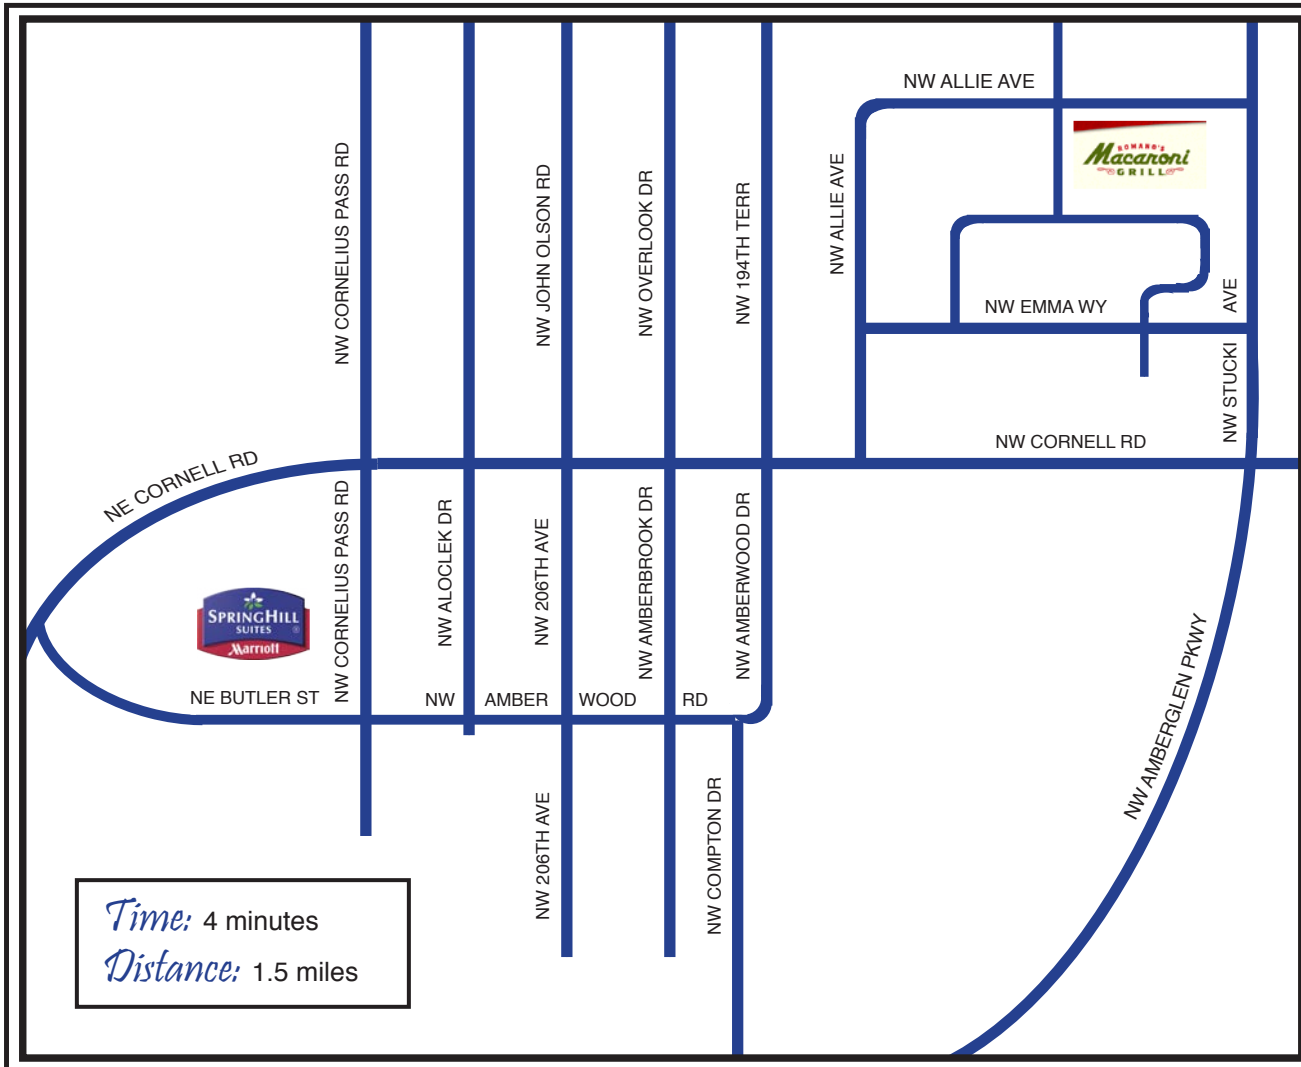

7351 NE BUTLER ST
HILLSBORO, OR 97124
(503) 547-0202

2290 NW ALLIE AVE
HILLSBORO, OR 97124
(503) 352-0963

Directions: Romano's Macaroni Grill

Time: 4 minutes
Distance: 1.5 miles

Spring Hill Suites to Romano's:

- From the hotel main entrance, make a RIGHT
- Turn RIGHT onto NE CORNELL RD
- Turn LEFT onto NW STUCKI AVE
- Turn LEFT onto NW ALLIE AVE
Romano's Macaroni Grill will be on your left

Romano's to Spring Hill Suites:

- Turn RIGHT onto NW ALLIE AVE
(toward NW STUCKI AVE)
- Turn RIGHT onto NW STUCKI AVE
- Turn RIGHT onto NE CORNELL RD
- Turn LEFT onto NW CORNELIUS PASS RD
- Turn RIGHT onto NE BUTLER ST
Spring Hill Suites will be on your right