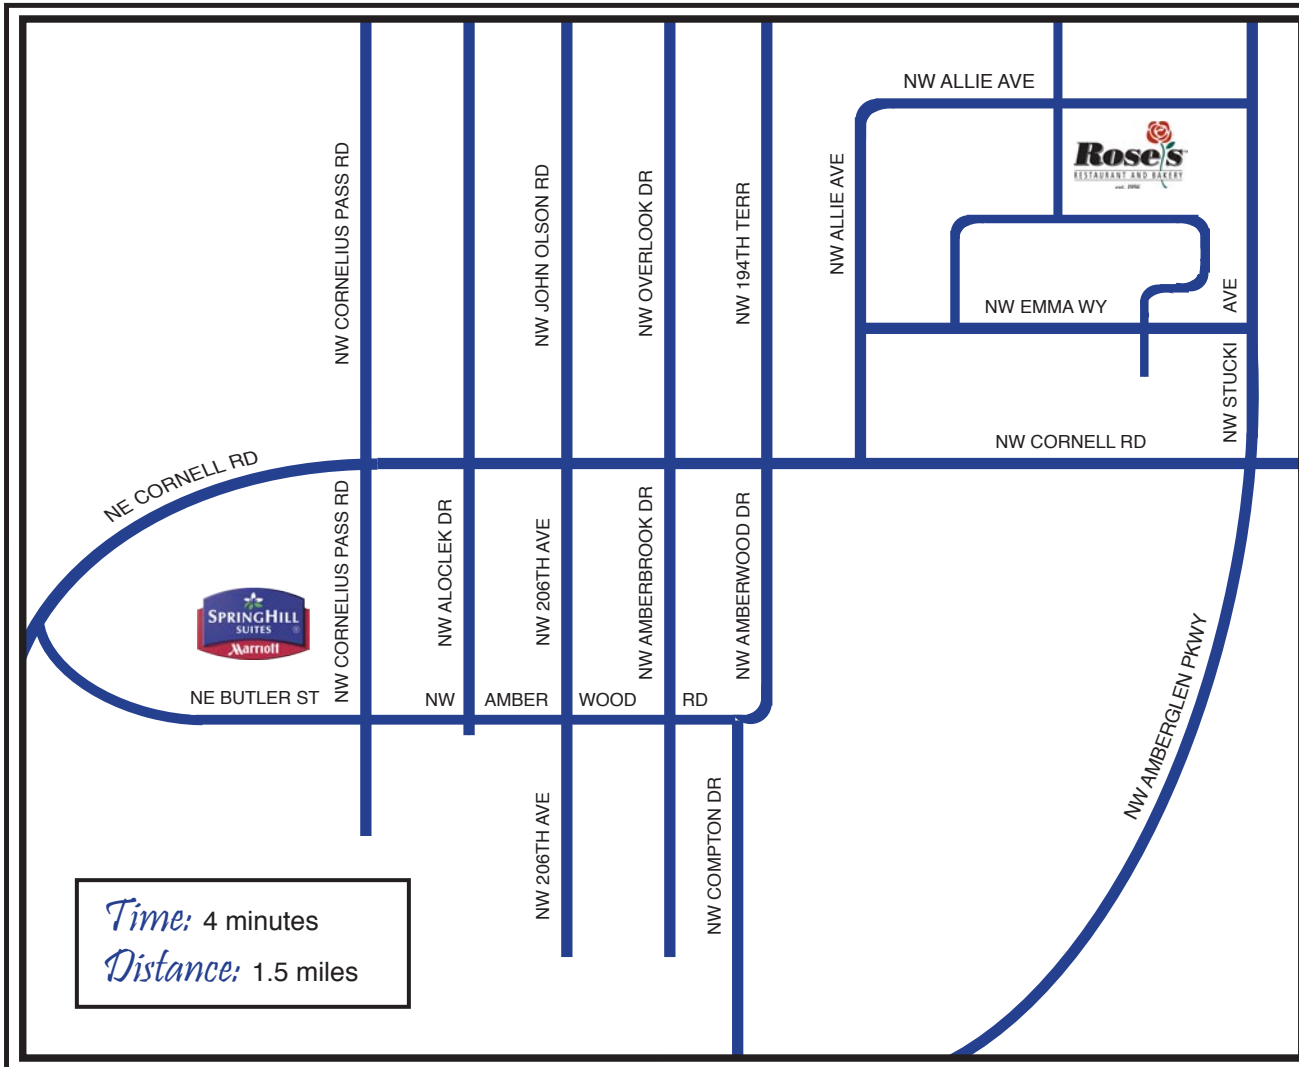

7351 NE BUTLER ST
HILLSBORO, OR 97124
(503) 547-0202

2295 NW ALLIE AVE
HILLSBORO, OR 97124
(503) 614-8645

Directions: Rose's Restaurant & Bakery

Time: 4 minutes
Distance: 1.5 miles

Spring Hill Suites to Rose's:

- From the hotel main entrance, make a RIGHT
 - Turn RIGHT onto NE CORNELL RD
 - Turn LEFT onto NW STUCKI AVE
 - Turn LEFT onto NW ALLIE AVE
- Rose's Restaurant & Bakery will be on your right

Rose's to Spring Hill Suites:

- Turn LEFT onto NW ALLIE AVE
(toward NW STUCKI AVE)
 - Turn RIGHT onto NW STUCKI AVE
 - Turn RIGHT onto NE CORNELL RD
 - Turn LEFT onto NW CORNELIUS PASS RD
 - Turn RIGHT onto NE BUTLER ST
- Spring Hill Suites will be on your right