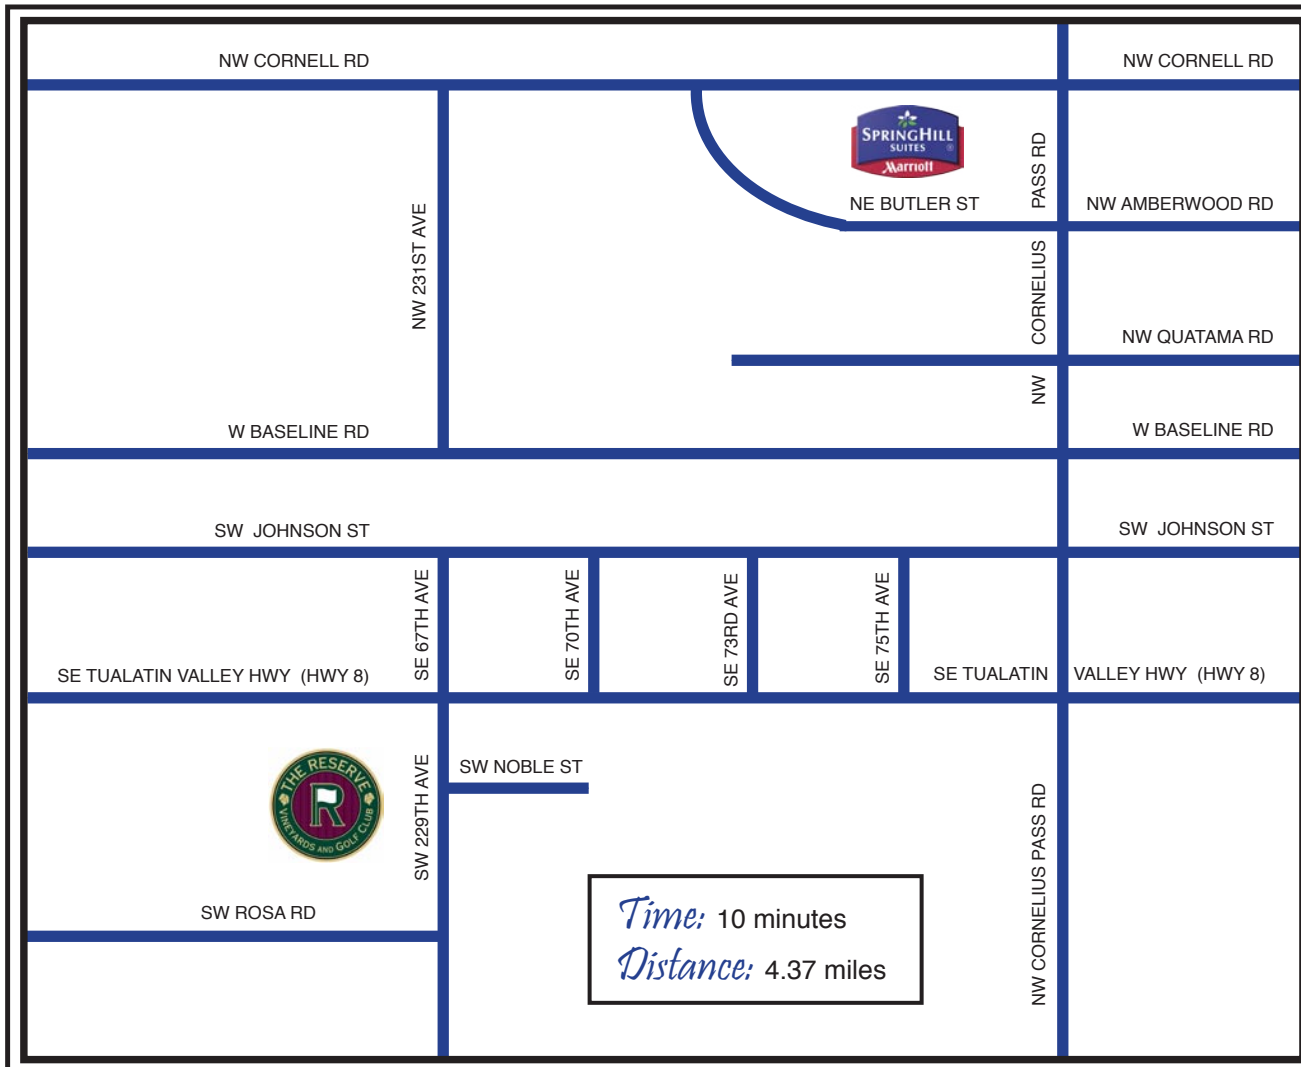

## Directions: The Reserve Vineyards & Golf Club

### Spring Hill Suites to the Reserve:

- From the hotel main entrance, make a LEFT
- Turn LEFT onto NE BUTLER ST
- Make a RIGHT on NW CORNELIUS PASS RD
- Turn RIGHT onto SW TUALATIN VALLEY HWY/ (HWY 8)
- Turn LEFT onto SW 229TH AVE  
The Reserve Vineyards & Golf Club entrance will be on your right

### The Reserve to Spring Hill Suites:

- Start out going N on SW 229TH AVE
- Turn RIGHT onto SW TUALATIN VALLEY HWY/ (HWY 8)
- Turn LEFT onto NW CORNELIUS PASS RD
- Turn LEFT onto NE BUTLER ST  
Spring Hill Suites will be on your right