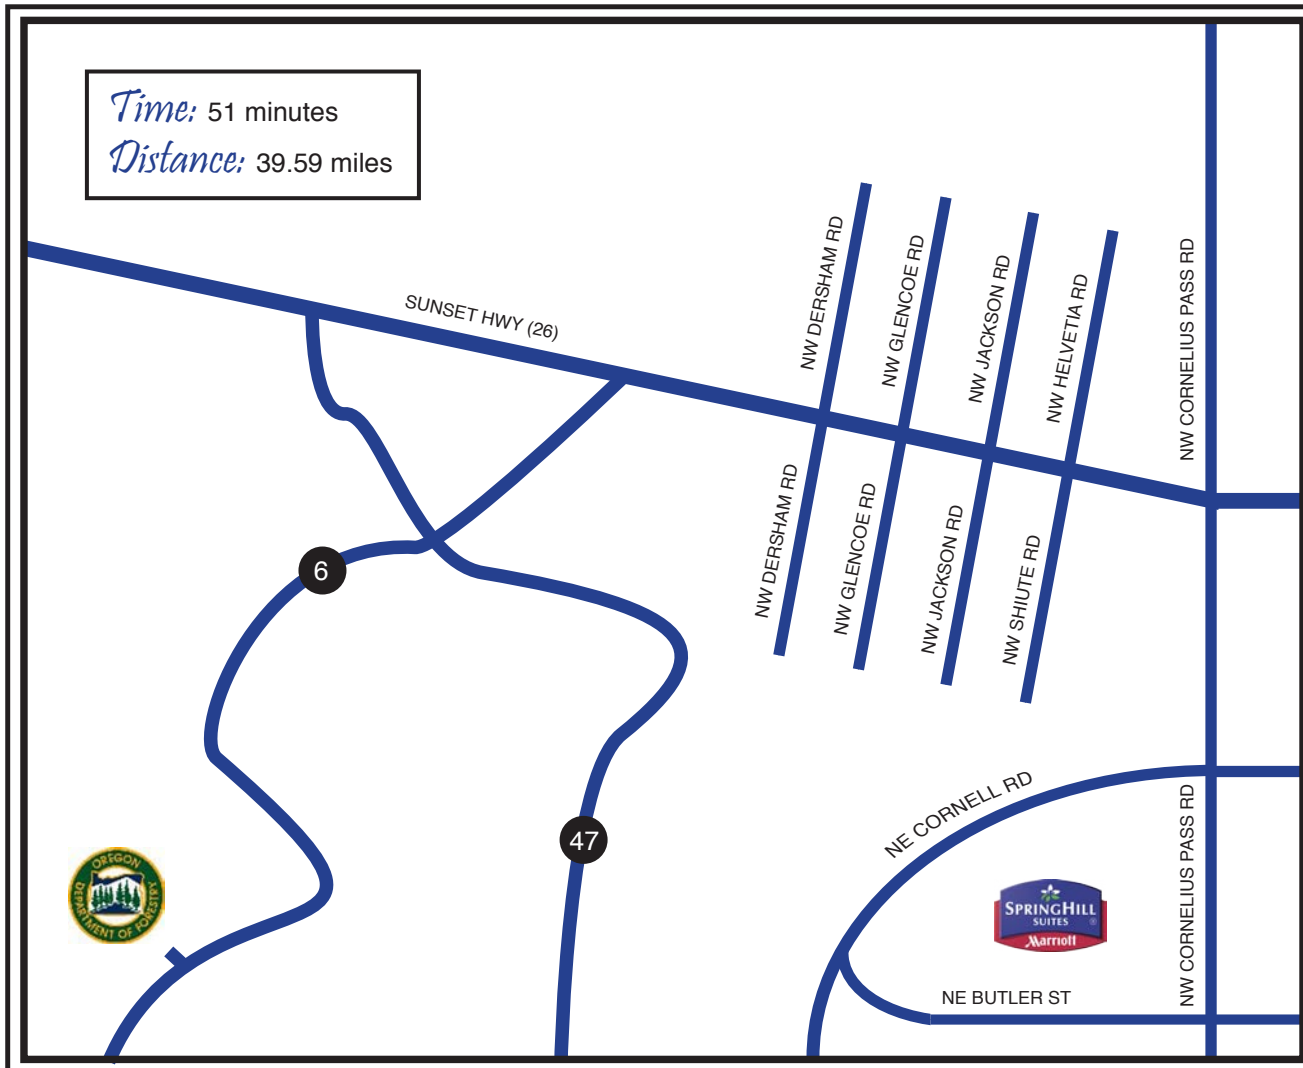

7351 NE BUTLER ST
HILLSBORO, OR 97124
(503) 547-0202

45500 WILSON RIVER HWY
TILLAMOOK, OR 97141
(503) 815-6800

Directions: Tillamook Forest Center

SpringHill Suites to Tillamook Forest Center:

- From the hotel main entrance, make a RIGHT
- Turn RIGHT onto NE CORNELL RD
- Turn LEFT onto NW CORNELIUS PASS RD
- Merge onto US-26 W via the ramp on the LEFT (toward Oregon Coast)
- Take OR-6 W/NW WILSON RIVER HWY (toward Banks/Tillamook/Forest Grove)
The Tillamook Forest Center will be on your right

Tillamook Forest Center to SpringHill Suites:

- Start out going E on OR-6 E/WILSON RIVER HWY (toward N Fork RD)
- OR-6 E/WILSON RIVER HWY becomes US-26 E
- Take Exit 62 (toward CORNELIUS PASS/WEST UNION)
- Turn RIGHT onto CORNELIUS PASS ROAD
- Turn RIGHT onto BUTLER ST
SpringHill Suites will be on your right