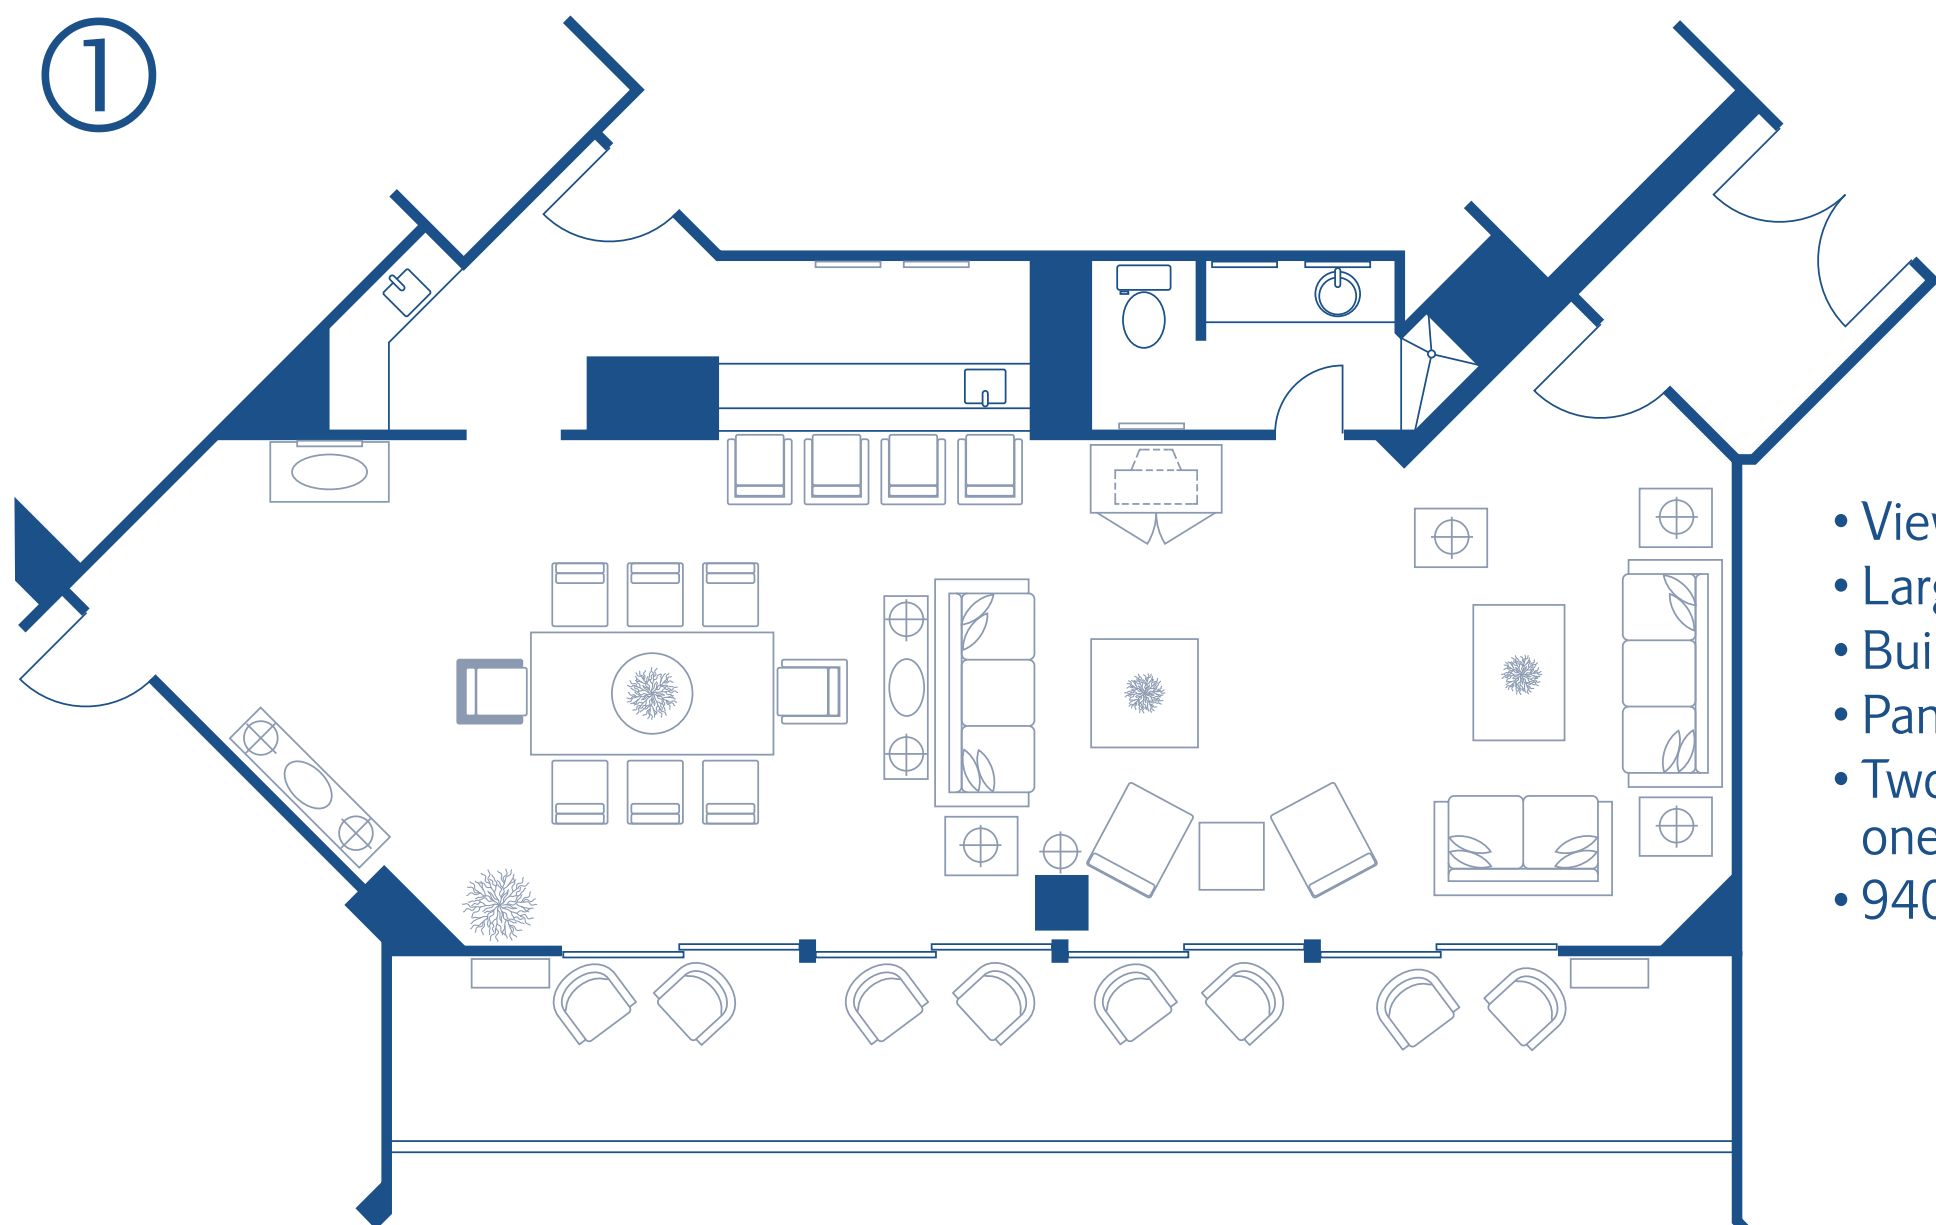

- View of city and Western Hills
- Large balcony
- Built-in wet bar
- Pantry area
- Two connecting bedrooms, one king and one double/double
- 940 square feet

- View of city and Western Hills
- Built-in wet bar
- Two connecting bedrooms, one king and one double/double
- 580 square feet

- View of Mt. Hood and the Willamette River
- King bedroom located in suite
- Two connecting bedrooms, one king and one double/double
- 700 square feet

presidential suite

hospitality suite

executive suite