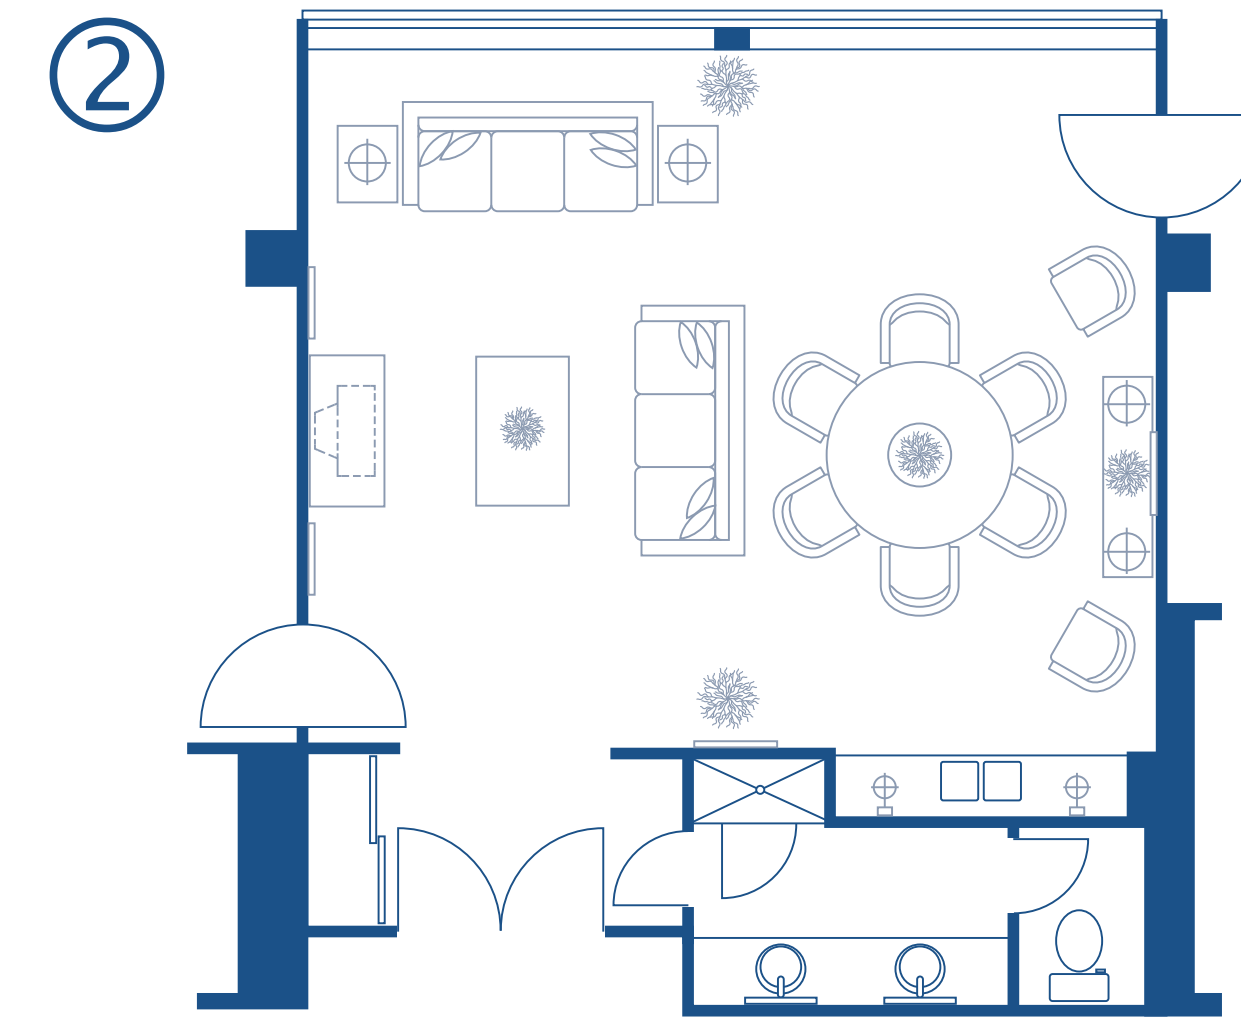

- View of city and Western Hills
- Large balcony
- Built-in wet bar
- Pantry area
- Two connecting bedrooms, one king and one double/double
- 940 square feet

- View of city and Western Hills
- Built-in wet bar
- Two connecting bedrooms, one king and one double/double
- 580 square feet

- View of Mt. Hood and the Willamette River
- King bedroom located in suite
- Two connecting bedrooms, one king and one double/double
- 700 square feet

presidential suite

hospitality suite

executive suite