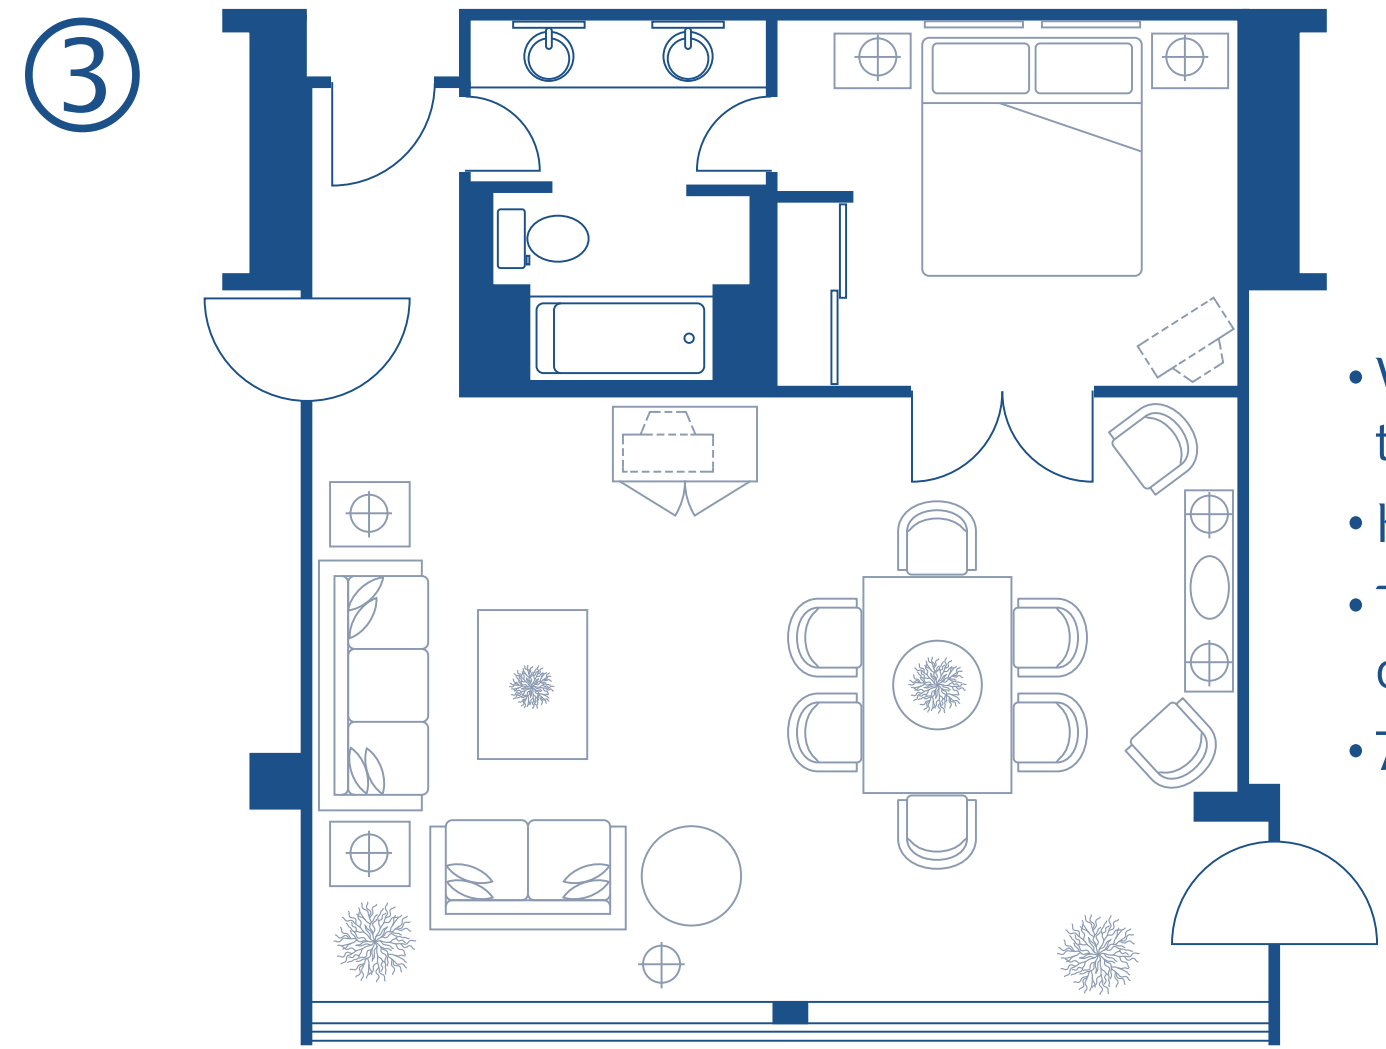

- View of city and Western Hills
- Large balcony
- Built-in wet bar
- Pantry area
- Two connecting bedrooms, one king and one double/double
- 940 square feet

- View of city and Western Hills
- Built-in wet bar
- Two connecting bedrooms, one king and one double/double
- 580 square feet

- View of Mt. Hood and the Willamette River
- King bedroom located in suite
- Two connecting bedrooms, one king and one double/double
- 700 square feet

presidential suite

hospitality suite

executive suite