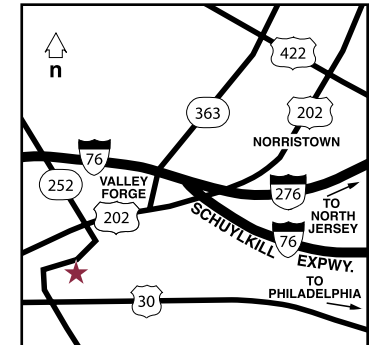

Directions

From Philadelphia Int'l Airport: Take I-95 South to I-476 North to I-76 West to Route 202 South. Take Valley Forge Road exit and at end of off ramp turn left onto Valley Forge Road. Immediately turn right onto Route 252 South (West Swedesford Road). Hotel is 1 mile on left.

From PA Turnpike: Take Exit 326 King of Prussia/Valley Forge. Take Route 202 South and take Valley Forge Road exit. At the end of off ramp turn left onto Valley Forge Road. Immediately turn right onto Route 252 South (West Swedesford Road). Hotel is 1 mile on left.