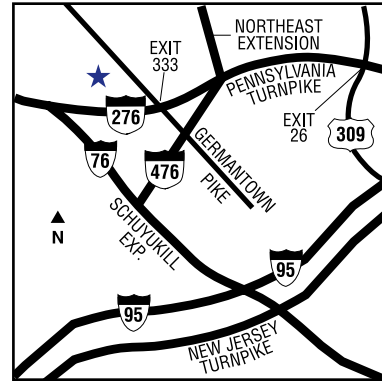

Facilities & Services

Committed to a smoke-free environment • 24-hour Market, including beer and wine • Complimentary hot breakfast buffet • Exercise room • Wireless Internet access in public areas and meeting rooms • Business center • Indoor pool and whirlpool • Outdoor patio seating • Safe-deposit boxes at front desk • *USA Today* in lobby • Valet dry-cleaning service • 3 meeting rooms with 2,400 square feet of total meeting space; maximum seating capacity for 48 guests • Catering and audiovisual equipment available

Attractions

Plymouth Meeting Mall • Dave & Busters • AMC Theater • King of Prussia Mall • Elmwood Park Zoo • Philadelphia/Center City • Longwood Gardens • New Hope/Peddlers Village • Harrah's Casino • Philadelphia Zoo

Directions

From Philadelphia Airport (PHL): Take I-95 South to I-476 North. Travel approximately 25 minutes. Take Exit 20 for Germantown Pike West, turn left onto Plymouth Road. Hotel is 1/8 mile on the right.

From Allentown-Bethlehem-Easton Airport (ABE): Take 22 West 5 miles to PA Turnpike (476 South). Travel approx. 35 miles to 276 West (also PA Turnpike). Take 276 West to Exit 333 for Norristown. Pay toll & stay left toward Plymouth Rd. Turn left onto Plymouth Road. At 2nd light turn right into Interchange Corporate Center.

Meeting Room	DIMENSIONS		CAPACITY					
	LxWxH	Sq. Ft.	Theater	Schoolroom	Conference	U-Shape	Reception	Banquet
Meeting Room 1 or 2 (each)	17x24x8	408	20	12	12	—	—	—
Meeting Room 1 & 2 combined	34x24x8	816	48	48	24	24	48	48
Conference Room 118	31x24x8	732	—	—	10	—	—	—
Conference Room 110	35x24x8	840	—	—	12	—	—	—