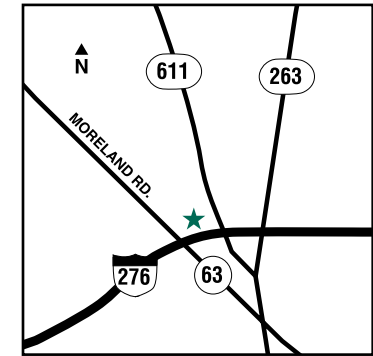

Directions

From PA Turnpike: Take Exit 343. Proceed north on Route 611 and go to first traffic light. Turn left on Sycamore Ave. and make first left into the *Brickhouse Tap & Tavern* driveway. Follow around front and exit onto Route 611. Entrance to the hotel is on the immediate right.

IT'S A NEW STAY.™