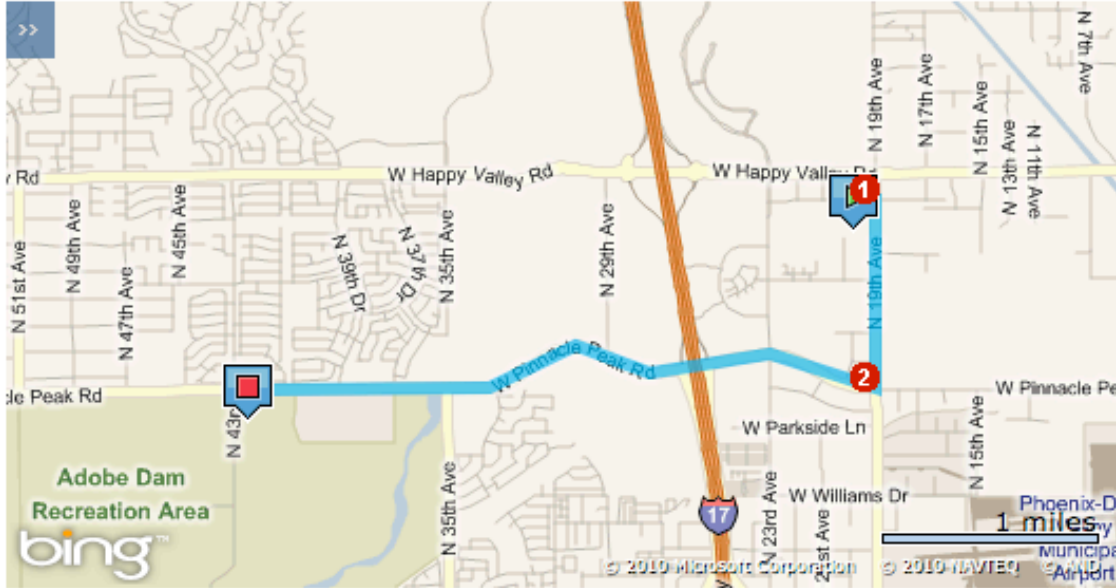

Courtyard by Marriott Phoenix North/Happy Valley
2029 Whispering Wind Drive
Phoenix, Arizona 85085
Phone: 1-623-580-8844
<http://www.marriott.com/phxbc>

Enjoy All That Phoenix Has to Offer

Whether you are considering different Phoenix family attractions to visit when you're in Arizona or your family already has their heart set on Wet n' Wild Phoenix, choose a hotel that will please everyone. The Courtyard by Marriott Phoenix North/Happy Valley is located just four miles from Wet n' Wild. This Phoenix hotel is also conveniently located by many restaurants and golf courses, and is just a short drive from Downtown Phoenix.

[Wet n' Wild Phoenix](#) is the largest theme park in Arizona. It's situated on 35 acres of land in North Phoenix and features Maximum Velocity – the world's first, gravity-defying, dueling Master Blender water coaster. It's also home to more than 30 other exhilarating slides and attractions. Open every summer, this Phoenix family vacation spot provides visitors and residents a fun way to cool off.

Courtyard by Marriott Phoenix North/Happy Valley
 2029 Whispering Wind Drive
 Phoenix, Arizona 85085
 Phone: 1-623-580-8844
<http://www.marriott.com/phxbc>

Directions to Wet n' Wild:

The following **Easy Route** can assist you in reaching your destination.

Thank you for choosing Marriott. We look forward to seeing you soon.

Directions	miles
Depart W Whispering Wind Dr toward N 19th Ave	0.1
1. Turn right onto N 19th Ave	0.9
2. Turn right onto W Pinnacle Peak Rd	3.1
Arrive at W Pinnacle Peak Rd	