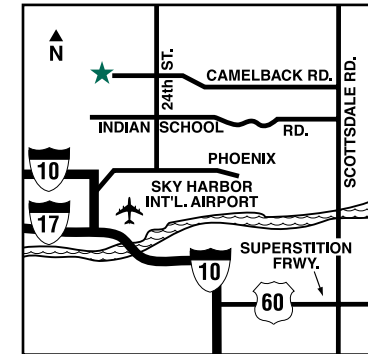

Courtyard by Marriott®

Phoenix Camelback

2101 East Camelback Road
Phoenix, Arizona 85016 USA
T 602.955.5200 F 602.955.1101
Marriott.com/phxcc

Guest Room Amenities

4 floors • 143 guest rooms and 12 suites • Complimentary high-speed Internet access • Microwaves and refrigerators available • Work desk and ergonomic chair

Facilities & Services

Committed to a smoke-free environment • 4 meeting rooms with 1,655 square feet of total meeting space; maximum seating capacity for 60 guests • Catering and audiovisual equipment available • AV technician available • Copy service • Full-service business center • Overnight

delivery and pickup service • Complimentary on-site parking • *Courtyard Café* • Fitness center • Local restaurant dinner delivery • Outdoor pool and whirlpool • Safe-deposit boxes at front desk • *USA Today* in lobby • Valet dry-cleaning

Attractions

Camelback Recreation Area • Cricket Pavillion • Desert Botanical Garden • Downtown Phoenix/Business District • Golfland • Old Town Scottsdale • Phoenix Zoo • Tovrea Castle and Carraro Cactus Garden • Wildlife World Zoo • Wrigley Mansion

Directions

From Phoenix Sky Harbor International Airport (PHX): Take 24th St. North to Camelback Road (approx. 7 miles). Turn left (west) on Camelback Road. Hotel is located approximately 2 blocks on left connected to Town & Country Mall (at 20th St.).

IT'S A NEW STAY®

Meeting Room	DIMENSIONS		CAPACITY					
	LxWxH	Sq. Ft.	Theater	Schoolroom	Conference	U-Shape	Reception	Banquet
A	24x20x8	480	30	20	18	16	—	24
B	24x20x8	480	30	20	18	16	—	24
A & B	48x40x8	960	60	50	40	38	—	60
C	35x21x8	735	40	30	24	20	—	32